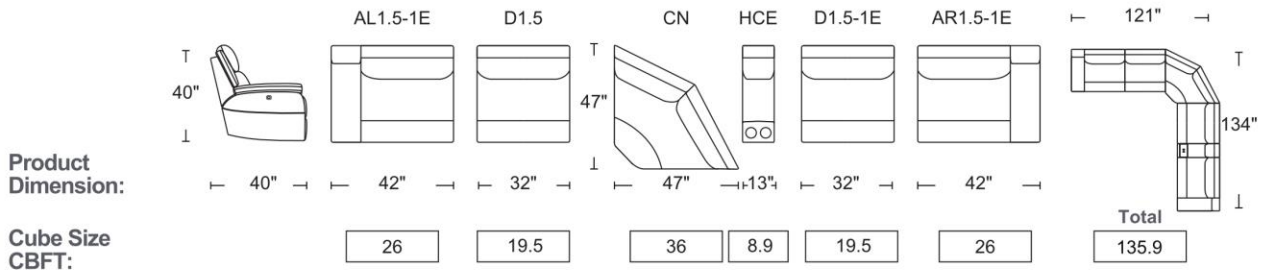

6 Pcs Sectional (+8")
With 3 Power

Display Color

154177#
Lucie Dove

LAF PWR Recliner (+8") AL1.5-1E	Straight Console W/USB HCE	Armless PWR REC (+8") D1.5-1E	Triangle Corner CN	Armless Chair (+8") D1.5	RAF PWR Recliner (+8") AR1.5-1E

Available Color

154177#
Lucie Dove