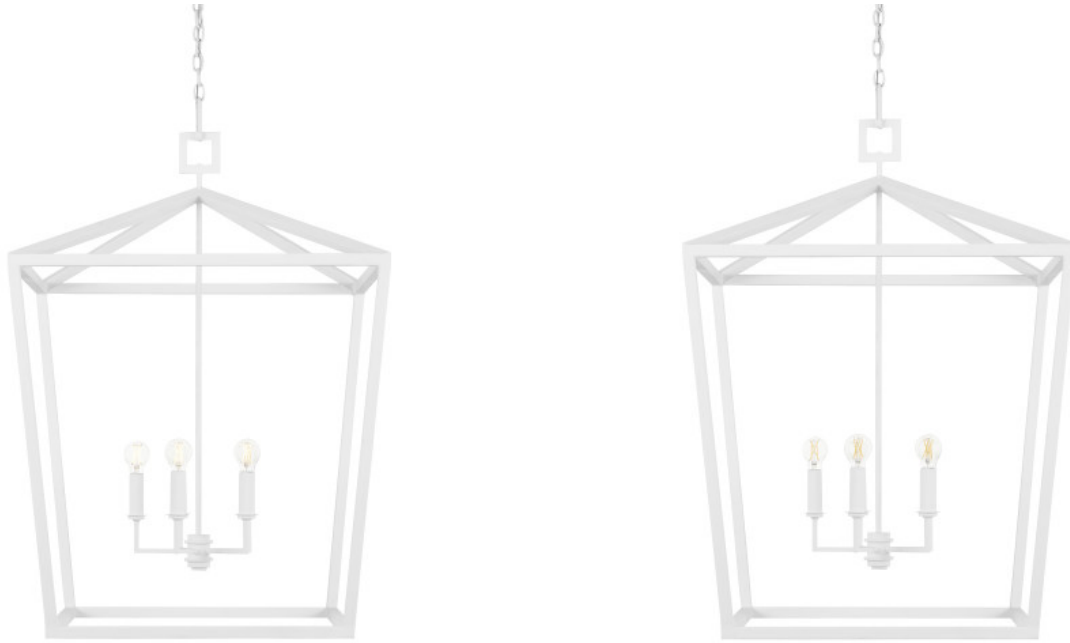

CURREY & COMPANY

Denison White Large Chandelier

9000-0980

Overall: 41"h x 26"w x 26"d
Adjustable Height: 48"h to 115.5"h

Finish: Gesso White
Materials: Wrought Iron

Item Weight: 17 lb
Number of Lights: 4
Suggested Bulb: A Standard
Socket Type: E26
Watts per Socket / Item: 60 / 240

Chain Included: 6' Painted

The Denison White Large Chandelier is a hammered wrought-iron fixture in a gesso white finish. This classic lantern shape has stood the test of time to make it one of our most popular offerings. A refined aspect of the design is the square that fastens th