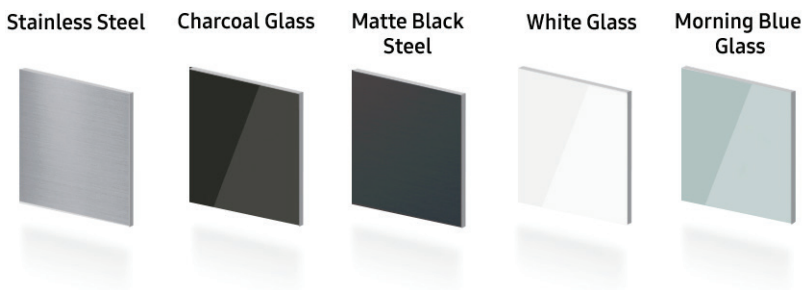

RA-F18DU4

SAMSUNG

Bespoke 4-Door French Door Refrigerator Panel - Top Panel

Steel Panel

Glass Panel

Design a refrigerator that's uniquely you.

Personalize your Bespoke 4-Door French Door Refrigerator with customizable and changeable refrigerator door panels. Choose from a range of colors and either steel or glass finishes, to design a refrigerator that expresses your personal style. If you want to update your décor, you can simply change the color of your refrigerator by choosing new panels.

Bespoke Panel Color Selection

Stainless Steel

Charcoal Glass

Matte Black Steel

White Glass

Morning Blue Glass

Top Panel

Product Dimensions & Weight (WxHxD)

Color

Stainless Steel

Charcoal Glass

Matte Black Steel

White Glass

Morning Blue Glass

Model

RA-F18DU4QL