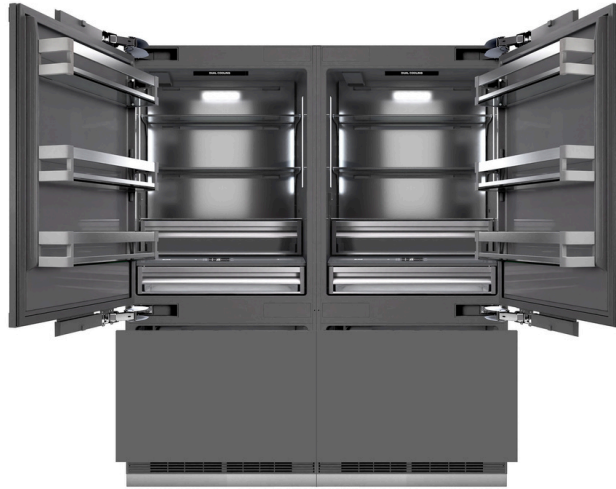

## INTRODUCTION

Luxury isn't meant to be desired - it's meant to be attainable. The ZLINE 72 in. 39.6 cu. ft. Panel Ready French Door Built-In Bottom Freezer Refrigerator with Water Dispensers and Ice Makers with Graphite Gray Interior (GRBIT-72) provides the ultimate upgrade to the center of your home by pairing premium dual cooling technology with enhanced storage capacity for multiple grocery items. Achieve ZLINE Attainable Luxury® excellence with innovative features designed to enhance your kitchen's cooling and freezing capability.

# ZLINE 72 in. 39.6 cu. ft. Panel Ready French Door Built-In Bottom Freezer Refrigerator with Water Dispensers and Ice Makers with Graphite Gray Interior (GRBIT-72)

**ZLINE**  
ATTAINABLE LUXURY®