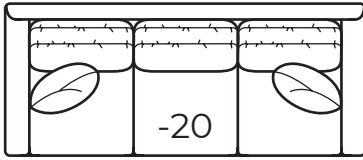

7294 COLLECTION

7294-23 SADDLE LUXE Left Arm Sofa, 7294-24 SADDLE LUXE Right Arm Corner Sofa, 7792-55/45SQ Ottoman, 7789-56 Swivel Chair

STYLE OPTIONS

7294 SADDLE

7294 TRACK

7780-56 Swivel Chair, 7789-56 Swivel Chair, 7792-55/45SQ Ottoman, 7294-20 TRACK Sofa

All dimensions are approximate and may vary due to the handcrafted nature of our products.

Overall Height	Overall Depth	Inside Depth	Arm Height	Seat Height	Seat Cushion
36	38 or 41	21 or 24	24	18	HR
Standard: Loose Pillow Back / 19" Throw Pillows. Number of standard throw pillows represented in illustration.			38" depth standard. To order 41" depth, add LUXE to style number. Example: 7294-20 SADDLE LUXE. Extra charge applies for LUXE depth.		

7294 continued

AVAILABLE ITEMS

Scale: 1/4" = 1' All dimensions are approximate.

-20 Sofa
Outside: 90W Inside: 78W
COM: R

-50 Chair
Outside: 37W
Inside: 25W
COM: H

-55 Ottoman
32W x 22D x 18H
COM: C

-31 Corner
Outside: 38W
Inside: 21W
COM: K

38" depth standard. To order 41" depth, add LUXE to style number.
Example: 7294-20 SADDLE LUXE. Extra charge applies for LUXE depth.

Please note special order options on the order: fabric/leather selections,
leg finish, and any upholstery and/or pillow treatments.