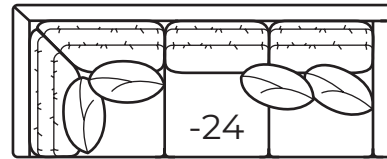

**One Arm
Corner Sofa**
Outside: 96W
Inside: 73W
COM: V

-24 Right Arm Corner Sofa