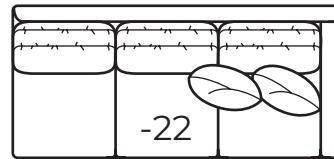

All dimensions are approximate and may vary due to the handcrafted nature of our products.

Overall Height	Overall Depth	Inside Depth	Arm Height	Seat Height	Seat Cushion
36	38 or 41	21 or 24	24	18	HR
Standard: Loose Pillow Back / 19" Throw Pillows. Number of standard throw pillows represented in illustration.			38" depth standard. To order 41" depth, add LUXE to style number. Example: 7294-20 SADDLE LUXE. Extra charge applies for LUXE depth.		

7294 continued

AVAILABLE ITEMS

Scale: 1/4" = 1' All dimensions are approximate.

-20 Sofa
Outside: 90W Inside: 78W
COM: R

-50 Chair
Outside: 37W
Inside: 25W
COM: H

-55 Ottoman
32W x 22D x 18H
COM: C

-31 Corner
Outside: 38W
Inside: 21W
COM: K

-25 Left Arm Corner Sofa

**One Arm
Corner Sofa**
Outside: 96W
Inside: 73W
COM: V

-24 Right Arm Corner Sofa

-23 Left Arm Sofa

**One Arm
Sofa**
Outside: 83W
Inside: 77W
COM: Q

-22 Right Arm Sofa

-43 Left Arm Loveseat

**One Arm
Loveseat**
Outside: 58W
Inside: 52W
COM: M

-42 Right Arm Loveseat

HOW TO ORDER:

-

STYLE NUMBER

ITEM NUMBER

STYLE OPTION

Example: 7294-20 SADDLE