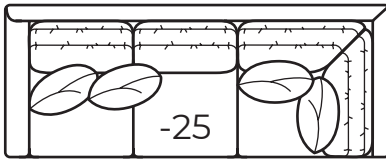

All dimensions are approximate and may vary due to the handcrafted nature of our products.

Overall Height	Overall Depth	Inside Depth	Arm Height	Seat Height	Seat Cushion
36	38 or 41	21 or 24	24	18	HR
Standard: Loose Pillow Back / 19" Throw Pillows. Number of standard throw pillows represented in illustration.			38" depth standard. To order 41" depth, add LUXE to style number. Example: 7294-20 SADDLE LUXE. Extra charge applies for LUXE depth.		

7294 continued

AVAILABLE ITEMS

Scale: 1/4" = 1' All dimensions are approximate.

-20 Sofa
Outside: 90W Inside: 78W
COM: R

-50 Chair
Outside: 37W
Inside: 25W
COM: H

-55 Ottoman
32W x 22D x 18H
COM: C

-31 Corner
Outside: 38W
Inside: 21W
COM: K