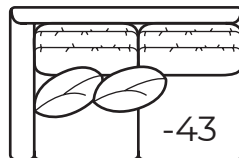

All dimensions are approximate and may vary due to the handcrafted nature of our products.

Overall Height	Overall Depth	Inside Depth	Arm Height	Seat Height	Seat Cushion
36	38 or 41	21 or 24	24	18	HR
Standard: Loose Pillow Back / 19" Throw Pillows. Number of standard throw pillows represented in illustration.			38" depth standard. To order 41" depth, add LUXE to style number. Example: 7294-20 SADDLE LUXE. Extra charge applies for LUXE depth.		

7294 continued

AVAILABLE ITEMS

Scale: 1/4" = 1' All dimensions are approximate.

-20 Sofa
Outside: 90W Inside: 78W
COM: R

-50 Chair
Outside: 37W
Inside: 25W
COM: H

-55 Ottoman
32W x 22D x 18H
COM: C

-31 Corner
Outside: 38W
Inside: 21W
COM: K

-25 Left Arm Corner Sofa

**One Arm
Corner Sofa**
Outside: 96W
Inside: 73W
COM: V

-24 Right Arm Corner Sofa

-23 Left Arm Sofa

**One Arm
Sofa**
Outside: 83W
Inside: 77W
COM: Q

-22 Right Arm Sofa

-43 Left Arm Loveseat

**One Arm
Loveseat**
Outside: 58W
Inside: 52W
COM: M

-42 Right Arm Loveseat

HOW TO ORDER:

-

STYLE NUMBER

ITEM NUMBER

STYLE OPTION

Example: 7294-20 SADDLE