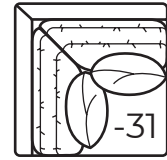

All dimensions are approximate and may vary due to the handcrafted nature of our products.

Overall Height	Overall Depth	Inside Depth	Arm Height	Seat Height	Seat Cushion
36	38 or 41	21 or 24	24	18	HR
Standard: Loose Pillow Back / 19" Throw Pillows. Number of standard throw pillows represented in illustration.			38" depth standard. To order 41" depth, add LUXE to style number. Example: 7294-20 SADDLE LUXE. Extra charge applies for LUXE depth.		

7294 continued

AVAILABLE ITEMS

Scale: 1/4" = 1' All dimensions are approximate.

-20 Sofa
Outside: 90W Inside: 78W
COM: R

-50 Chair
Outside: 37W
Inside: 25W
COM: H

-55 Ottoman
32W x 22D x 18H
COM: C

-31 Corner
Outside: 38W
Inside: 21W
COM: K

-25 Left Arm Corner Sofa

**One Arm
Corner Sofa**
Outside: 96W
Inside: 73W
COM: V

-24 Right Arm Corner Sofa

-23 Left Arm Sofa

**One Arm
Sofa**
Outside: 83W
Inside: 77W
COM: Q

-22 Right Arm Sofa

-43 Left Arm Loveseat

**One Arm
Loveseat**
Outside: 58W
Inside: 52W
COM: M

-42 Right Arm Loveseat

HOW TO ORDER:

-

STYLE NUMBER

ITEM NUMBER

STYLE OPTION

Example: 7294-20 SADDLE