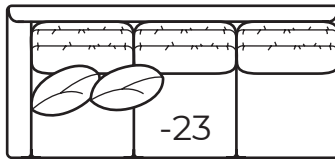

**One Arm
Sofa**
Outside: 83W
Inside: 77W
COM: Q

-23 Left Arm Sofa