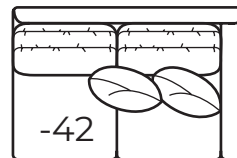

All dimensions are approximate and may vary due to the handcrafted nature of our products.

Overall Height	Overall Depth	Inside Depth	Arm Height	Seat Height	Seat Cushion
36	38 or 41	21 or 24	24	18	HR
Standard: Loose Pillow Back / 19" Throw Pillows. Number of standard throw pillows represented in illustration.			38" depth standard. To order 41" depth, add LUXE to style number. Example: 7294-20 SADDLE LUXE. Extra charge applies for LUXE depth.		

7294 continued

AVAILABLE ITEMS

Scale: 1/4" = 1' All dimensions are approximate.

-20 Sofa
Outside: 90W Inside: 78W
COM: R

-50 Chair
Outside: 37W
Inside: 25W
COM: H

-55 Ottoman
32W x 22D x 18H
COM: C

-31 Corner
Outside: 38W
Inside: 21W
COM: K

-25 Left Arm Corner Sofa

**One Arm
Corner Sofa**
Outside: 96W
Inside: 73W
COM: V

-24 Right Arm Corner Sofa

-23 Left Arm Sofa

**One Arm
Sofa**
Outside: 83W
Inside: 77W
COM: Q

-22 Right Arm Sofa

-43 Left Arm Loveseat

**One Arm
Loveseat**
Outside: 58W
Inside: 52W
COM: M

-42 Right Arm Loveseat

HOW TO ORDER:

-

STYLE NUMBER

ITEM NUMBER

STYLE OPTION

Example: 7294-20 SADDLE