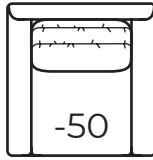

All dimensions are approximate and may vary due to the handcrafted nature of our products.

Overall Height	Overall Depth	Inside Depth	Arm Height	Seat Height	Seat Cushion
36	38 or 41	21 or 24	24	18	HR
Standard: Loose Pillow Back / 19" Throw Pillows. Number of standard throw pillows represented in illustration.			38" depth standard. To order 41" depth, add LUXE to style number. Example: 7294-20 SADDLE LUXE. Extra charge applies for LUXE depth.		

7294 continued

AVAILABLE ITEMS

Scale: 1/4" = 1' All dimensions are approximate.

-20 Sofa
Outside: 90W Inside: 78W
COM: R

-50 Chair
Outside: 37W
Inside: 25W
COM: H

-55 Ottoman
32W x 22D x 18H
COM: C

-31 Corner
Outside: 38W
Inside: 21W
COM: K

**One Arm
Loveseat**
Outside: 58W
Inside: 52W
COM: M

-42 Right Arm Loveseat

HOW TO ORDER:

-

STYLE NUMBER

ITEM NUMBER

STYLE OPTION

Example: 7294-20 SADDLE