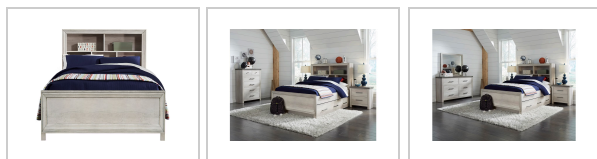

SLF

SAMUEL LAWRENCE FURNITURE

Samuel Lawrence Youth Bedroom Furniture Riverwood Full Bookcase Bed S466-BR-K4

Samuel Lawrence

www.slf-co.com

SKU: S466-BR-K4

Availability: Expected Availability Date:

Type: Beds, Bookcase Beds

Category: Youth Bedroom

Collection: Riverwood

Material: Wood

Style: Transitional

Bed Size: Full

Finish: Light Wood

Brand: Samuel Lawrence

Product Description: Part relaxing sleeping space, part versatile storage, this bookcase bed is every stylish kid's dream. A whitewashed finish highlights 5 headboard storage cubbies - 2 large and 3 small - perfectly sized for books, photo frames, and other childhood treasures. Performance laminate offers durability against scrapes, scuffs, scratches, and fading, ensuring this fashionable bed will look great for years to come.

Collection Features: Riverwood has the look and feel of wood, executed in a durable resin laminate. Dark tops contrast with the lighter tones for interest and a modern farmhouse appearance. The headboard features a board-on-board design creating a rhythmic pattern.

Status: Active

Finish: Light toned finish

Features: One shelf with three partitions creating five open areas

Material: Performance Laminate

Finish Construction: Riverwood has the look and feel of wood, executed in a durable resin laminate. High performance laminate surfaces resist cracking up to 158 F, staining, scratching, abrasion, burns, moisture, impact, and fading.