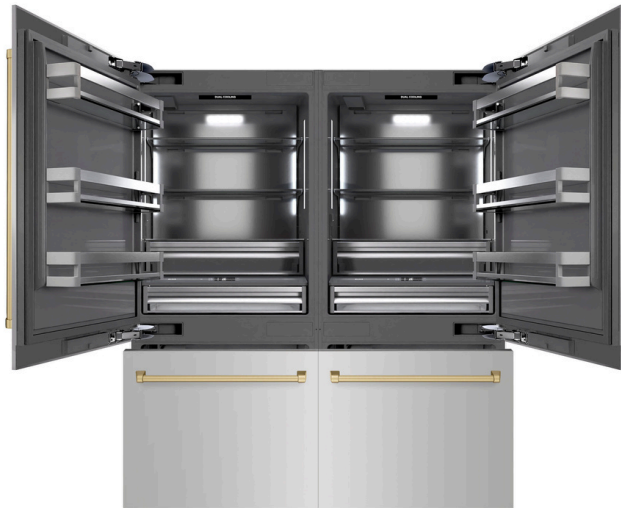

ZLINE Autograph Edition 72 in. 39.6 cu. ft. French Door Built-In Bottom Freezer Refrigerator with Water Dispensers and Ice Makers in Stainless Steel with Graphite Gray Interior and Champagne Bronze Accents (GRBITZ-304-72CB)

ZLINE
ATTAINABLE LUXURY®

INTRODUCTION

Luxury isn't meant to be desired - it's meant to be attainable. The ZLINE Autograph Edition 72 in. 39.6 cu. ft. French Door Built-In Bottom Freezer Refrigerator with Water Dispensers and Ice Makers in Stainless Steel with Graphite Gray Interior and Champagne Bronze Accents (GRBITZ-304-72CB) provides the ultimate upgrade to the center of your home by pairing premium dual cooling technology with enhanced storage capacity for multiple grocery items. Achieve ZLINE Attainable Luxury® excellence with innovative features designed to enhance your kitchen's cooling and freezing capability.

LED Illumination - Easily spot items inside both fridge compartments thanks to cool white LED interior lights along the walls and ceiling that illuminate when you open doors

Adjustable Shelves and Bins - Easily store larger items with 6 spill-resistant glass shelves and 6 door bins in the fridge compartment, as well as 4 full-extension drawers in the freezer

ZLINE
ATTAINABLE LUXURY®

SPECIFICATIONS IN-DEPTH

GENERAL PROPERTIES

SKU	GRBITZ-304-72CB
Finish	Champagne Bronze
Additional Temp Zone Control	30°F (-1°C) - 41°F (5°C)
Capacity	39.6 cu. ft.
Decibels	43 dBA
Door Alarm	Yes
Door Bins	6
Door Style	French Door
Flex Drawer Capacity	2.2 cu. ft.
Freezer Capacity	11.2 cu. ft.
Freezer Door Style	Pull-Out Drawer
Freezer Drawer Bins	4
Ice Maker	Yes
Ice/Water Dispenser Location	Internal
Lights	8 LED (6 fridge, 2 freezer)
Number of Fridge Shelves	6
Mount Type	Built-In