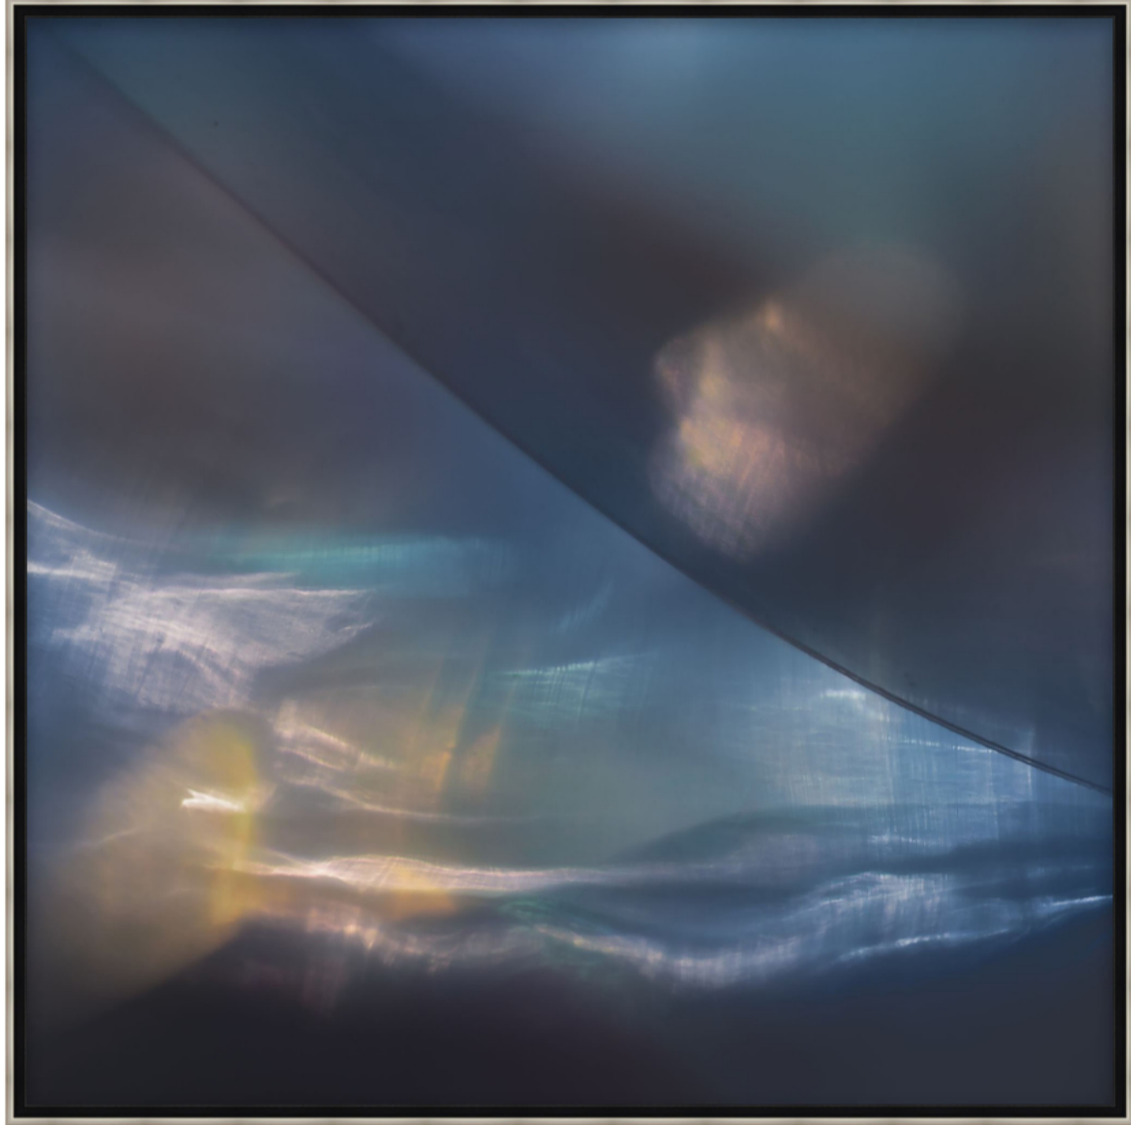

THEODORE ALEXANDER

Depths of Indigo 1

D2775S55492-4727

Depths of Indigo 1 is a fascinating study of juxtaposition using a hyper-
abstraction style. The work on canvas plays in dualities of composition. Two
contrasting scenes present a tranquil motif in the upper portion of the
picture plane offset by a turbulent vista in the lower. A strong implied line
separating the two views offers a bit of balance. Variations are made more
pronounced by a nearly solid color field on top set off by multiple tonalities
below. The insertion of uncanny elements – a mysterious illuminated blob, a
shock of bright yellow, seemingly atmospheric elements – lends a celestial
feel to the composition. A mostly blue color palette in midnight blue with
streaks of turquoise and illuminating white creates a sense of ethereal depth,
drawing the viewer into a contemplative journey in space. An engaging
addition to ART by TA, Depths of Indigo 1 is a masterful study of color, light,
and technique.

► Canvas, Top Coat Semi Gloss, F1332 - Silver Floater Frame - Width: 0.375

W 20 x D 2 x H 20 inches

Material(s):

Collection: Art by TA

Style: Modern / Formal Modern

Type: Décor / Wall Art