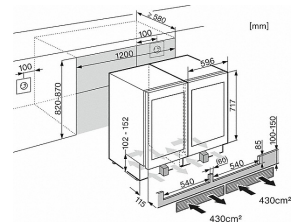

KSK 6300
Side-by-side kit
for a high-quality side-by-side combination of
undercounter wine cabinets.

KWT6312UGS, KWT6322UG, KSK6300, Side by Side