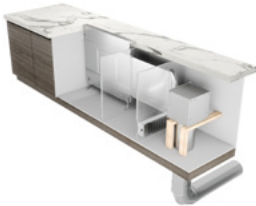

DLI-E30ASX, DLI-E36ASX  
DBI-600A  
DDS-0030, DDS-0036  
ZRC-00LF  
MUA006A  
Sourced Locally

**Cooktop**

**Range Top**

**Side Exhaust, In-Line Blower, Ducting Down**

Lift Downdraft  
600 CFM Blower  
Gas Cooktop Seal (for gas cooktops)  
Range Trim Kit (for ranges)  
Rectangular to 8" Round Transition  
Optional 2' Rectangular Duct Extension  
+ Adapter, as needed\*  
Optional 5' Extension Cable\*\*  
Optional Recirculating Kit  
Make-Up Air Kit  
8" Round Ducting and Fittings