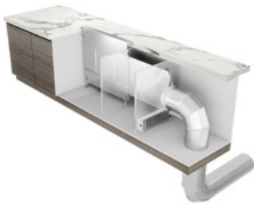

DLI-E30ASX, DLI-E36ASX  
 CBE-1000  
 PBN-1000A  
 DDS-0030, DDS-0036  
 54190054  
 MUA008A  
 Sourced Locally

**Cooktop**

**Range Top**

**Side Exhaust, External/In-Line Blower, Ducting Down**

Lift Downdraft  
 1,000 CFM External Blower  
 1,000 CFM In-Line Blower  
 Gas Cooktop Seal (for gas cooktops)  
 Range Trim Kit (for ranges)  
 Rectangular to 10" Round Transition  
 Optional 2' Rectangular Duct Extension  
 + Adapter, as needed\*  
 Optional 5' Extension Cable\*\*  
 Make-Up Air Kit  
 10" Round Ducting and Fittings