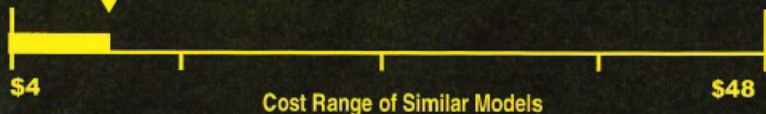

ENERGYGUIDE

CLOTHES WASHER
Capacity Class: STANDARD

ELECTROLUX
Model(s): ELFW7738AA

Capacity (tub volume): 4.5 cubic feet

Compare ONLY to other labels with yellow numbers.
Labels with yellow numbers are based on the same test procedures

Estimated Yearly Energy Cost

(when used with an electric water heater)

\$10

74 kWh

Estimated Yearly Electricity Use

\$9

Estimated Yearly Energy Cost
(when used with a natural gas water heater)

- Your cost will depend on your utility rates and use.
- Cost range based only on STANDARD capacity models.
- Estimated energy cost based on six wash loads a week and a national average electricity cost of 14 cents per kWh and natural gas cost of \$ 1.21 per therm.