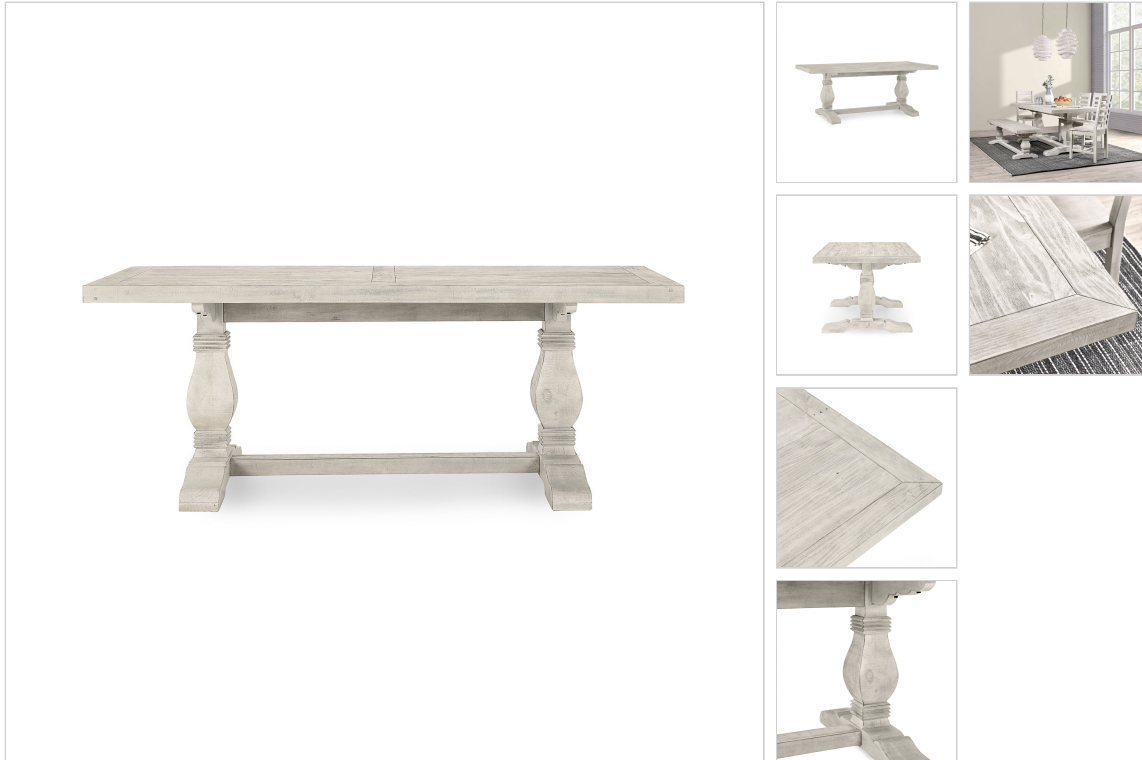

SKU: 51031087

CALEB 78" DINING TABLE DISTRESSED IVORY

DETAILS

Materials: Reclaimed Pine

Individual Product Dimensions: 78.00W x 38.00D x 30.00H

SHIPPING

Total Boxes: 2

Product Cubic Feet: 27.11

Packaged Dimensions: N.A.

Requires Assembly