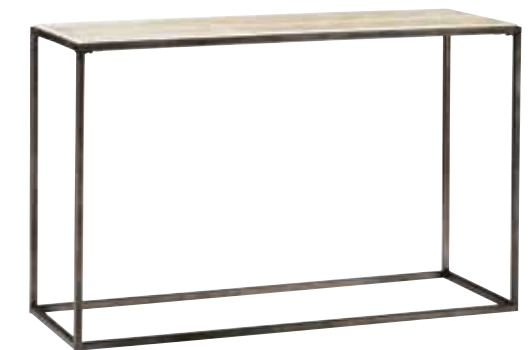

190-925 Sofa Table
W48 D16 H30