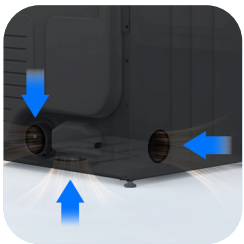

7.0 cu. ft. Smart Electric Dryer

WOW
Features

**Metallic Grey
Finish**

Sensor Dry

Our 7.0 cu. ft. Electric Dryer delivers exceptional drying performance and capacity in a modern, metallic grey finish. To help simplify laundry day, Sensor Dry detects moisture and automatically adjusts drying time to get your clothes perfectly dry.

Available Colors

Metallic Grey
MLTE45N4BMG

White
MLTE45N4BWW

Certifications & Warranty

7.0 cu. ft. Capacity

Offers the capacity you need to dry large loads, including a king-sized comforter or a set of bath towels.

Metallic Grey Finish

Provides a sleek and modern look that elevates any laundry room.

Sensor Dry

Detects moisture and automatically adjusts drying time to get your clothes perfectly dry.

3-Way Venting

Supports three venting options—back, side, or bottom—for greater flexibility during installation.

Drum Light

Automatically turns on when you open the door so that none of your laundry gets left behind.

Wrinkle Care

Reduces wrinkles by adding periodic tumbling until you open the dryer door.