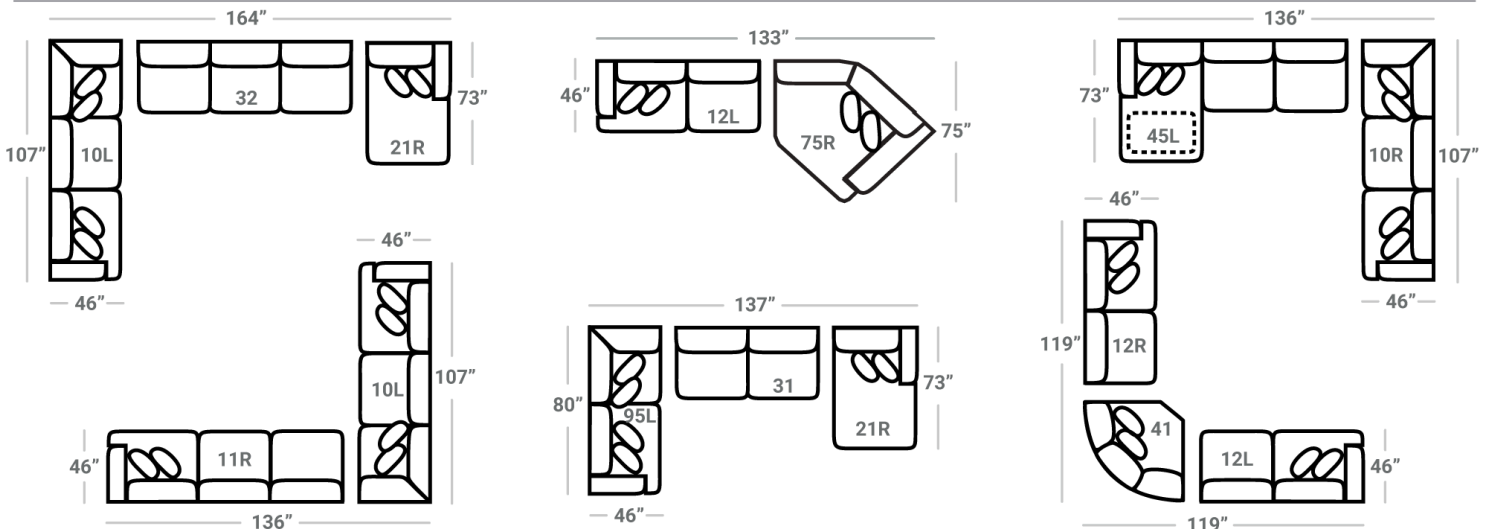

Body 1: All Body Fabric – Contrast 1 : Both Sides of Pillows – Contrast 2 : Both Sides of Pillows

PIECES

Sofa Height : 41" Seat Height: 20" Seat Depth: 26" Arm Height: 26"

SOFAS	01 - Sofa L: 94" x D: 46"	02 - Loveseat L: 68" x D: 46"	44 - Double Chair L: 62" x D: 46"	81 - 3 Cushion Sofa L: 99" x D: 46"	33 - Sofa Chaise 97 - Sofa Chaise w/ Stor. L: 99" x D: 73"
SECTIONALS	10L - Tux Sofa * L: 107" x D: 46"	11L - 1 Arm Sofa * L: 90" x D: 46"	32 - Armless Sofa L: 82" x D: 46"	45R - 1 Arm Sofa Chaise * 50R - 1 Arm Sofa Chaise w/ Stor.* L: 90" x D: 73"	
	95L - Tux Loveseat * L: 80" x D: 46"	12L - 1 Arm Loveseat * L: 63" x D: 46"	31 - Armless Loveseat L: 55" x D: 46"	Sectional Chaise cushions are reversible and can be moved with the ottoman to other sectional pieces with arms	
OTTOMOS	17 - Corner Chair L: 46" x D: 46"	24L - 1 Arm Chair * L: 36" x D: 46"	18 - Armless Chair L: 27" x D: 46"	41 - Corner Wedge L: 56" x D: 56"	21R - 1 Arm Chaise * L: 36" x D: 73"
	67 - XL Sq. Cktl Ottoman L: 50" x D: 50"	13 - Sm. Sq. Otto. 36 - Sm. Sq. Storage Otto. L: 30" x D: 30"	29 - Cocktail Otto. L: 39" x D: 39"	35 - Storage Otto. L: 38" x D: 38"	43 - Rect. Otto. 47 - Rect. Storage Otto. L: 49" x D: 27"
					75R - 1 Arm Angled Cuddler * L: 70" x D: 75"

* Available in both Left and Right configurations

CONFIGURATIONS

Dimensions are approximate and subject to change.