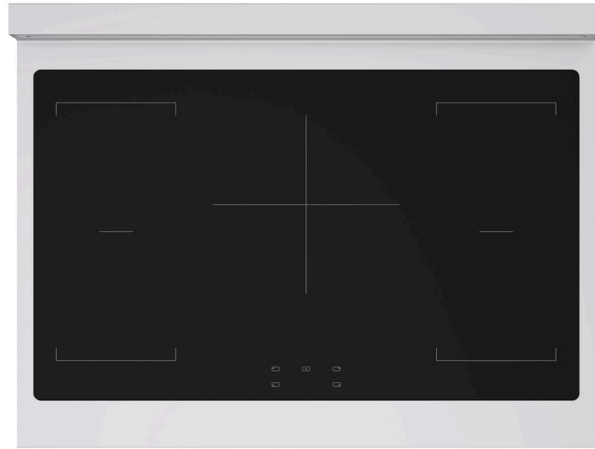

ZLINE Autograph Edition 36 in. 5.2 cu. ft. Paramount Induction Range with 5 Element Cooktop and Electric Convection Oven in Stainless Steel with Polished Nickel Helix Handle and Knob Accents (SINRZ-36-KPN)

ZLINE
ATTAINABLE LUXURY™

SPECIFICATIONS IN-DEPTH

GENERAL PROPERTIES

SKU	SINRZ-36-KPN
Finish	Stainless Steel
Control Type	Manual Front Control
Convection	Yes
Fuel Type	Convection Electric Oven- Induction Cooktop
Mount Type	Free Standing
Number of Racks	2
Oven Lighting	Halogen
Self-Clean	No
Timer	No
Total Wattage	11600

DIMENSIONS

Product Dimensions (in.)	36 in. W x 27.75 in. D x 36 in. H
Oven Capacity	5.2
Product Weight (Lbs.)	238

POWER / RATINGS

Amps	50A
Voltage	120/240V

CERTIFICATIONS

ETL Listed

LIMITED WARRANTY

Warranty 1 year parts and service