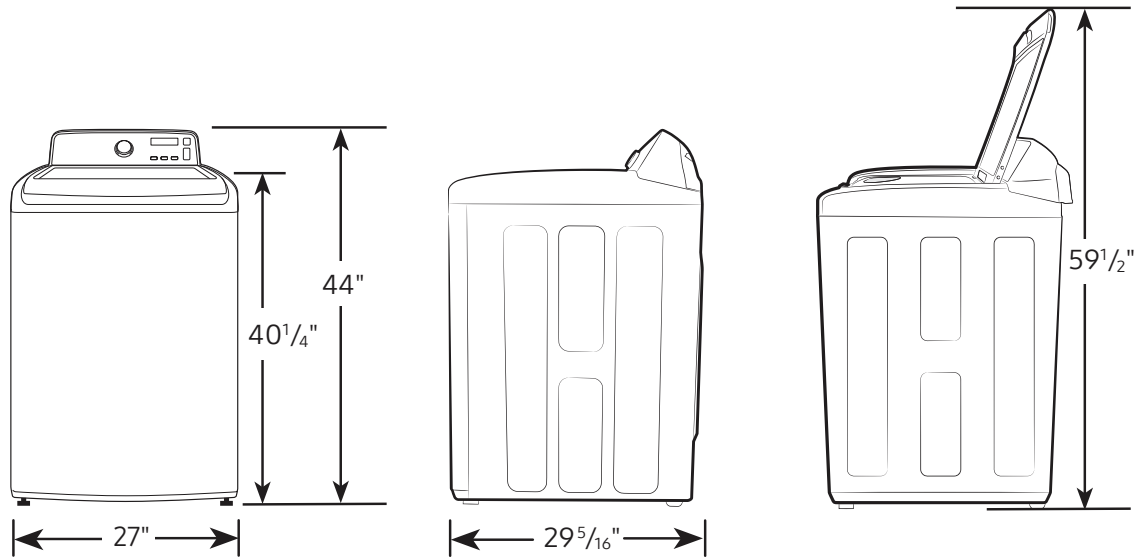

WA44A3405AW

SAMSUNG

Samsung 4.4 cu. ft. Capacity Top Load Washer with ActiveWave™ Agitator and Active Water Jet

Dimensions

Required dimensions for installation: