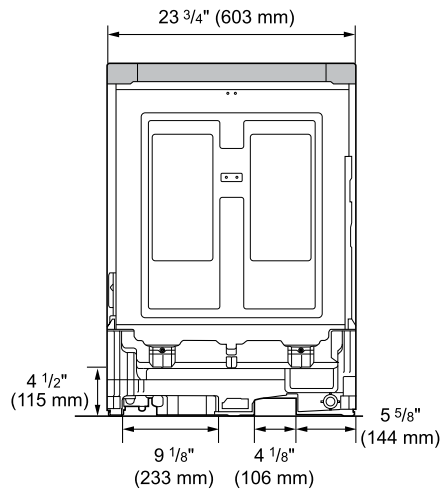

### Dimensions and Weight

Overall Width (Inches)	23 3/4"
Overall Height (Inches)	33 5/8"
Overall Depth (Inches)	23 3/4"
Depth with Door Open	48 1/2"
Depth with Door Closed	23 3/4"
Depth with Door Closed Including Handle	25 15/16"
Net Weight (approx.)	96
Shipping Weight (approx.)	107

### Overall Product Dimensions

Back View

Side View