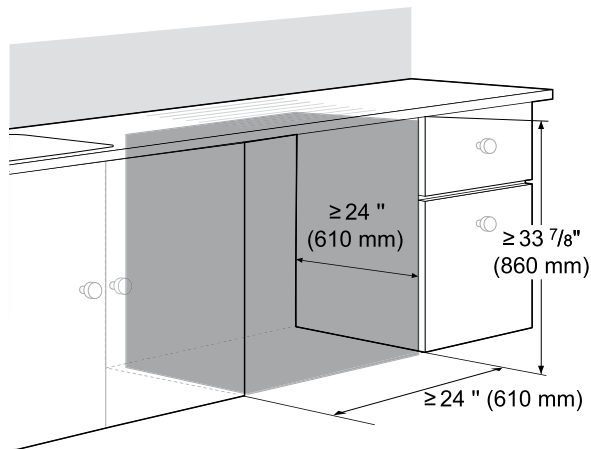

Installation Clearances

Notes

This dishwasher is designed to fit a standard dishwasher opening. An opening may be needed on both sides to route plumbing and electrical connections. See marked areas above for water and electrical clearances in base of dishwasher.

To ensure proper drainage, install the dishwasher no more than 12 ft. (3.65 m) from the sink.

Electrical connection should be in an accessible location adjacent to and not behind the dishwasher and within 4 ft. (1.2 m) of the dishwasher's side.