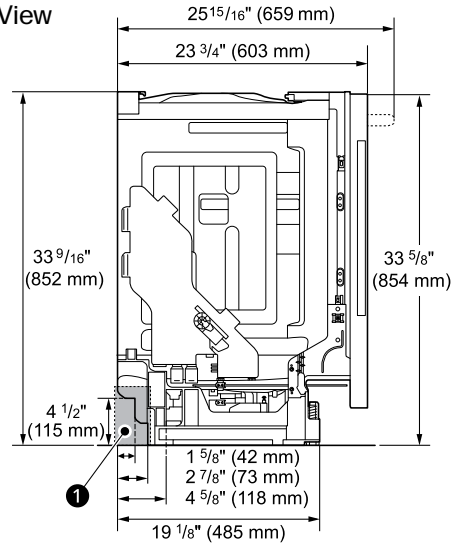

### Dimensions and Weight

Overall Width (Inches)	23 3/4"
Overall Height (Inches)	33 5/8"
Overall Depth (Inches)	23 3/4"
Depth with Door Open	48 1/2"
Depth with Door Closed	23 3/4"
Depth with Door Closed Including Handle	25 15/16"
Net Weight (approx.)	96
Shipping Weight (approx.)	107

## 24-inch PowerSteam® Stainless Steel Dishwasher, Transitional Design (2nd Generation)

### Overall Product Dimensions

Back View

Side View