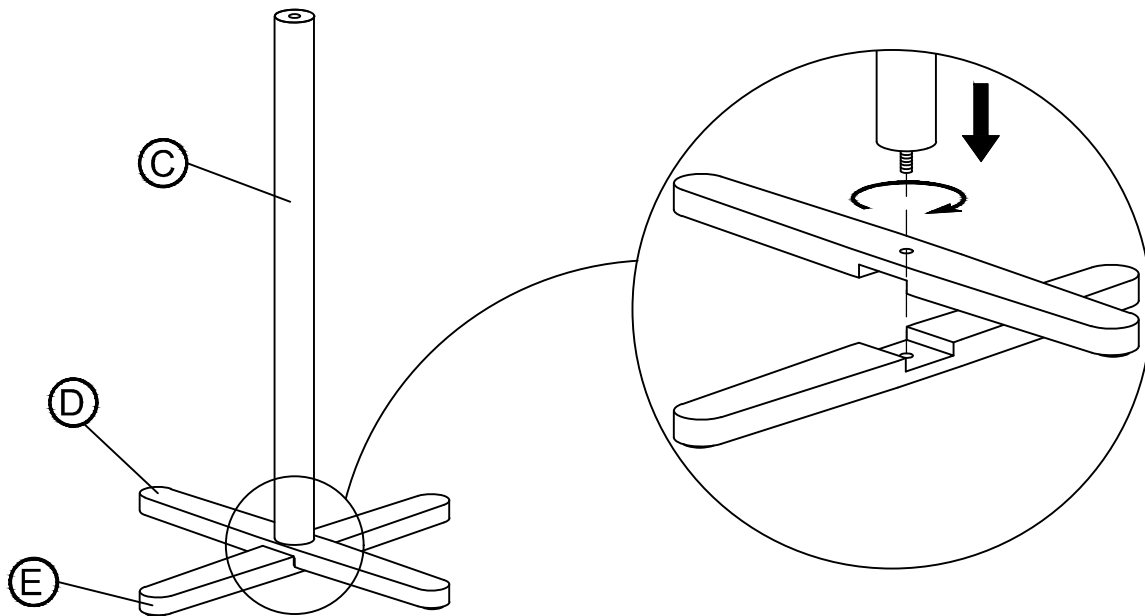

HOMELEGANCE

ASSEMBLY INSTRUCTION

ITEM NO : 4640

COAT RACK

Thank you for purchasing this quality product. Be sure to check all packing material carefully for small parts that may have come loose inside the carton during shipment

Please note that the maximum weight load for each hook is 5kgs, and the total weight load cannot exceed 15kgs.

PART LISTS

NO.	Description	Sketch	Q'ty
A	TOP POST		1PC
B	MIDDLE POST		1PC
C	BOTTOM POST		1PC
D	BASE - TOP		1PC
E	BASE - BOTTOM		1PC
F	LONG HOOK (180MM)		3PCS
G	SHORT HOOK (90MM)		6PCS