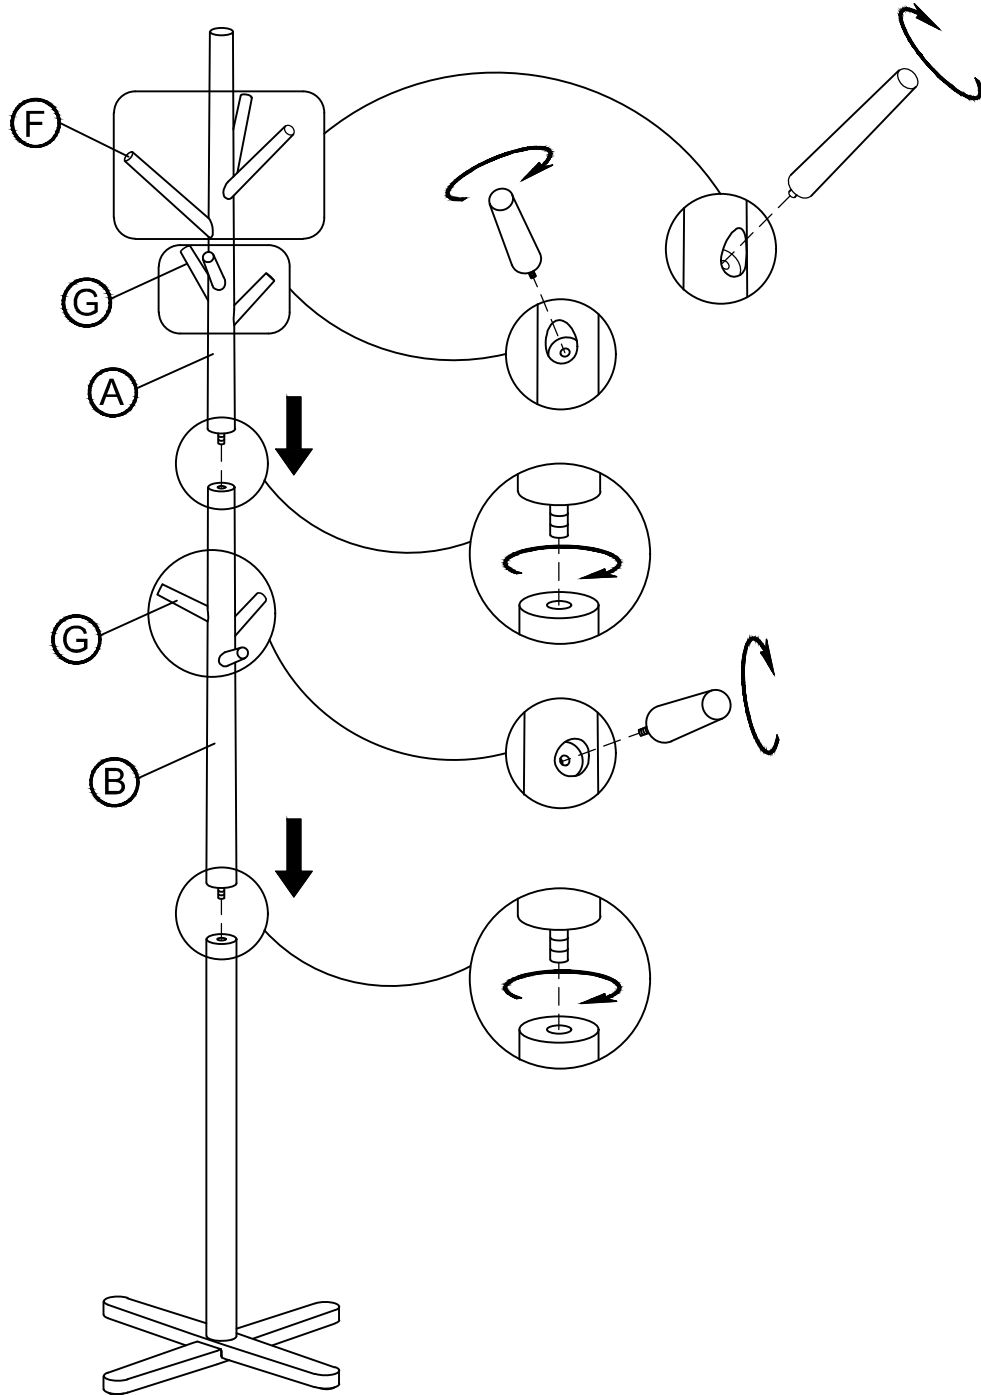

Please note that the maximum weight load for each hook is 5kgs, and the total weight load cannot exceed 15kgs.

PART LISTS

NO.	Description	Sketch	Q'ty
A	TOP POST		1PC
B	MIDDLE POST		1PC
C	BOTTOM POST		1PC
D	BASE - TOP		1PC
E	BASE - BOTTOM		1PC
F	LONG HOOK (180MM)		3PCS
G	SHORT HOOK (90MM)		6PCS

HOMELEGANCE

ASSEMBLY INSTRUCTION

ITEM NO : 4640

COAT RACK

Thank you for purchasing this quality product. Be sure to check all packing material carefully for small parts that may have come loose inside the carton during shipment