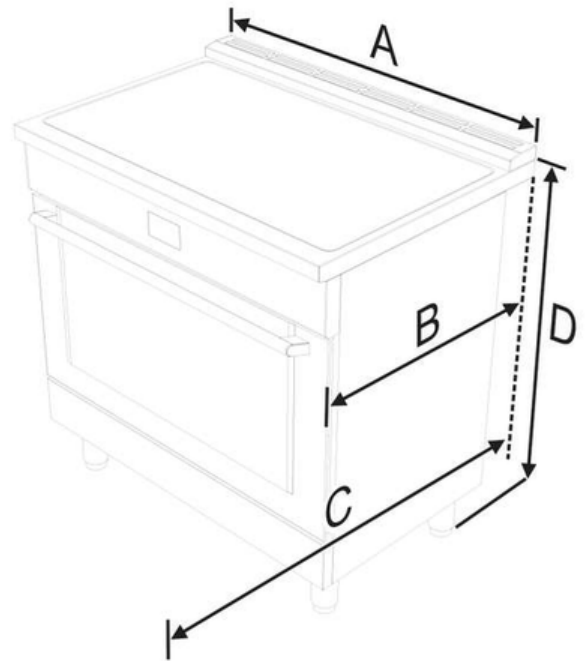

CANADA • 5855 Terry Fox Way • Mississauga, ON L5V 3E4 • 1-800-265-8352 • [electroluxappliances.ca](http://electroluxappliances.ca)

36" Induction Freestanding Range

ECFI3668AS

Version : 01/21

<b>E</b>	914 mm	36"
<b>F</b>	603 mm	23" 3/4
<b>G</b>	178 mm	7"
<b>H</b>	min. 914 mm	min. 36"
<b>I</b>	min. 457 mm	min. 18"
<b>K</b>	max. 330 mm	max. 13"

<b>A</b>	912.4 mm	35 15/16"
<b>B</b>	min: 627 mm max: 631 mm	min: 24 11/16" max: 24 13/16"
<b>C</b>	1116 mm	43 15/16"
<b>D</b>	min: 903 mm max: 929 mm	min: 35 9/16" max: 36 9/16"

High standards of quality at Electrolux Home Products, Inc. mean we are constantly working to improve our products. We reserve the right to change specifications or discontinue models without notice.