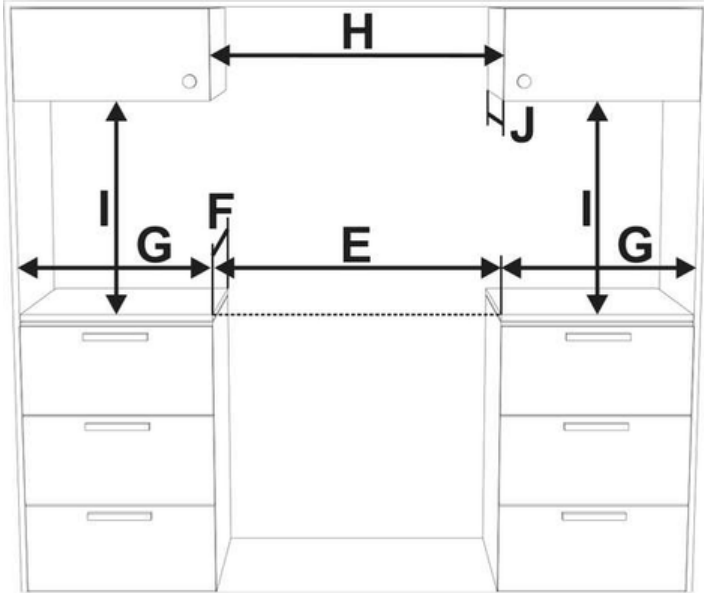

### Dimensions and Volume

Minimum Height	35.563"
Maximum Height	36.563"
Width	35.938"
Depth	24.813"
Depth With Door 90° Open	43.938"
Oven Interior Height	14 1/2"
Oven Interior Width	28 1/4"
Oven Interior Depth	16 1/2"
Oven Capacity	4.4 Cu. Ft.

CANADA • 5855 Terry Fox Way • Mississauga, ON L5V 3E4 • 1-800-265-8352 • [electroluxappliances.ca](http://electroluxappliances.ca)

36" Induction Freestanding Range

ECFI3668AS

Version : 01/21

<b>E</b>	914 mm	36"
<b>F</b>	603 mm	23" 3/4
<b>G</b>	178 mm	7"
<b>H</b>	min. 914 mm	min. 36"
<b>I</b>	min. 457 mm	min. 18"
<b>K</b>	max. 330 mm	max. 13"

<b>A</b>	912.4 mm	35 15/16"
<b>B</b>	min: 627 mm max: 631 mm	min: 24 11/16" max: 24 13/16"
<b>C</b>	1116 mm	43 15/16"
<b>D</b>	min: 903 mm max: 929 mm	min: 35 9/16" max: 36 9/16"

High standards of quality at Electrolux Home Products, Inc. mean we are constantly working to improve our products. We reserve the right to change specifications or discontinue models without notice.