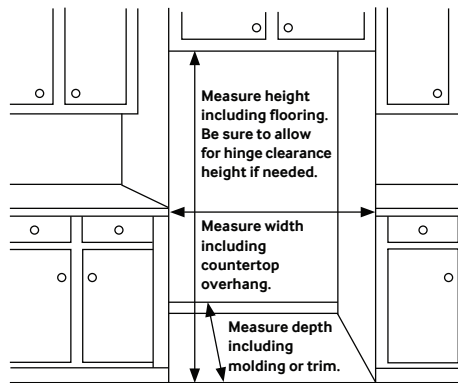

Rating

ENERGY STAR® rated:
656 kWh/yr

RF90F29BECR

SAMSUNG

29 cu. ft. Bespoke 4-Door French Door Refrigerator with AI Home in Charcoal Glass Top and Stainless Steel

Installation Specifications

1. Measure the height, width and depth of the opening, making sure to include baseboards, molding tile, countertop overhang, etc. Check to be sure there is enough room to open the door (consider walls, islands or other obstacles when measuring).
2. Refer to illustration below to determine dimensions.
3. Allow 3.75" of clearance on hinge side of refrigerator when installing next to a wall where handle may make contact.
4. Allow 2" minimum clearance at rear for proper air circulation and water/electrical connections. Allow a 3/8" minimum clearance at sides and top for ease of installation.
5. Ensure each door and entryway in the home is wide enough for the refrigerator to be moved through easily.

For optimal usage and ability to open refrigerator doors completely, do not install next to a wall.

Please note: The following dimensions and cutout information is for planning purposes only. For complete installation details, consult manual packed with product, or download manual online at samsung.com.

Dimensions

Total Capacity: 28.6 cu. ft.

Refrigerator: 16.5 cu. ft.

- 1 Slide-In Shelf, 3 Tempered Glass Spill-Proof Shelves
- 2 Clear Drawers, Including Crisper+
- 6 Door Bins
Right: 1 Gallon Bin, 2 Regular Bins
Left: 3 Regular Bins
- Surface Lighting

*Compressor, evaporator, condenser, drier and connecting tubing.

Product Dimensions & Weight

Dimensions (WxHxD with hinges and doors):
35³/₄" x 70¹/₄" x 34¹/₄"

Dimensions (WxHxD without hinges and doors):
35³/₄" x 68⁷/₈" x 29³/₈"