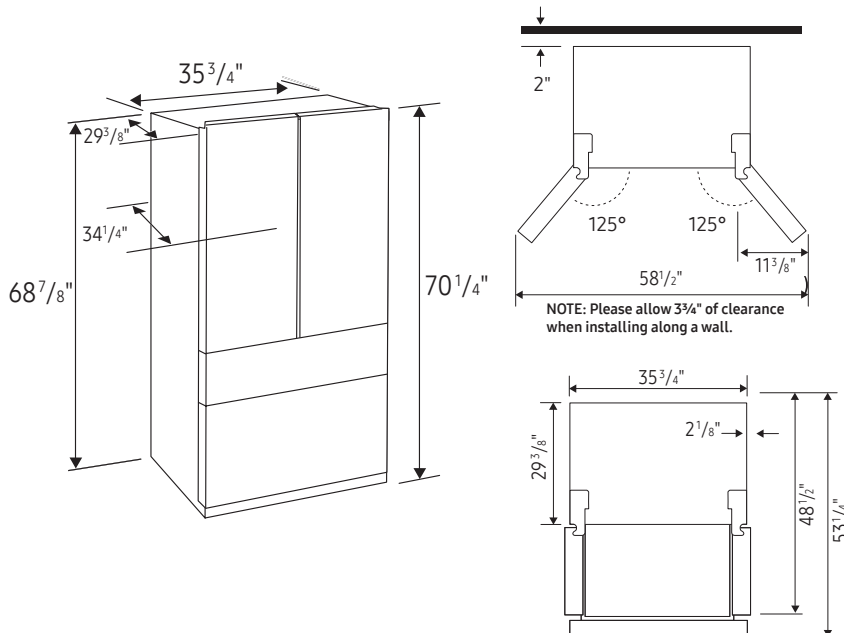

Rating

ENERGY STAR® rated:
656 kWh/yr

RF90F29BECR

SAMSUNG

29 cu. ft. Bespoke 4-Door French Door Refrigerator with AI Home in Charcoal Glass Top and Stainless Steel

Installation Specifications

1. Measure the height, width and depth of the opening, making sure to include baseboards, molding tile, countertop overhang, etc. Check to be sure there is enough room to open the door (consider walls, islands or other obstacles when measuring).
2. Refer to illustration below to determine dimensions.
3. Allow 3.75" of clearance on hinge side of refrigerator when installing next to a wall where handle may make contact.
4. Allow 2" minimum clearance at rear for proper air circulation and water/electrical connections. Allow a 3/8" minimum clearance at sides and top for ease of installation.
5. Ensure each door and entryway in the home is wide enough for the refrigerator to be moved through easily.

For optimal usage and ability to open refrigerator doors completely, do not install next to a wall.

Please note: The following dimensions and cutout information is for planning purposes only. For complete installation details, consult manual packed with product, or download manual online at samsung.com.

Dimensions

Total Capacity: 28.6 cu. ft.

Refrigerator: 16.5 cu. ft.

- 1 Slide-In Shelf, 3 Tempered Glass Spill-Proof Shelves
- 2 Clear Drawers, Including Crisper+
- 6 Door Bins
Right: 1 Gallon Bin, 2 Regular Bins
Left: 3 Regular Bins
- Surface Lighting

*Compressor, evaporator, condenser, drier and connecting tubing.

Product Dimensions & Weight

Dimensions (WxHxD with hinges and doors):
35³/₄" x 70¹/₄" x 34¹/₄"

Dimensions (WxHxD without hinges and doors):
35³/₄" x 68⁷/₈" x 29³/₈"