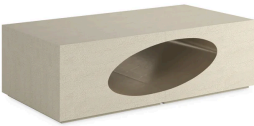

Chasm Cocktail Table

Caracole

One of the earth's natural wonders, chasms have inspired artists and designers for centuries. This modern interpretation results in a cocktail table with diverse uses. At its center is a large see-through and offset oval embedded in the slim, rectangular table. The table separates into two pieces, allowing you to use it as one central piece in front of a sofa or as two accent pieces in a room. The table's outside is finished in Ivory Craze crackle paint lending a modern stone-like quality to the finish. The chasm shimmers in Taupe Silver Leaf.

SKU: CLA-424-402

Dimensions in Inches: 52.0W × 27.0D × 16.0H

Dimensions in CM: 132.08W × 68.58D × 40.64H

Features:

- Case finished in Ivory Craze.
- Opening in Taupe Silver Leaf.

Finish:

Ivory Craze

Taupe Silver Leaf