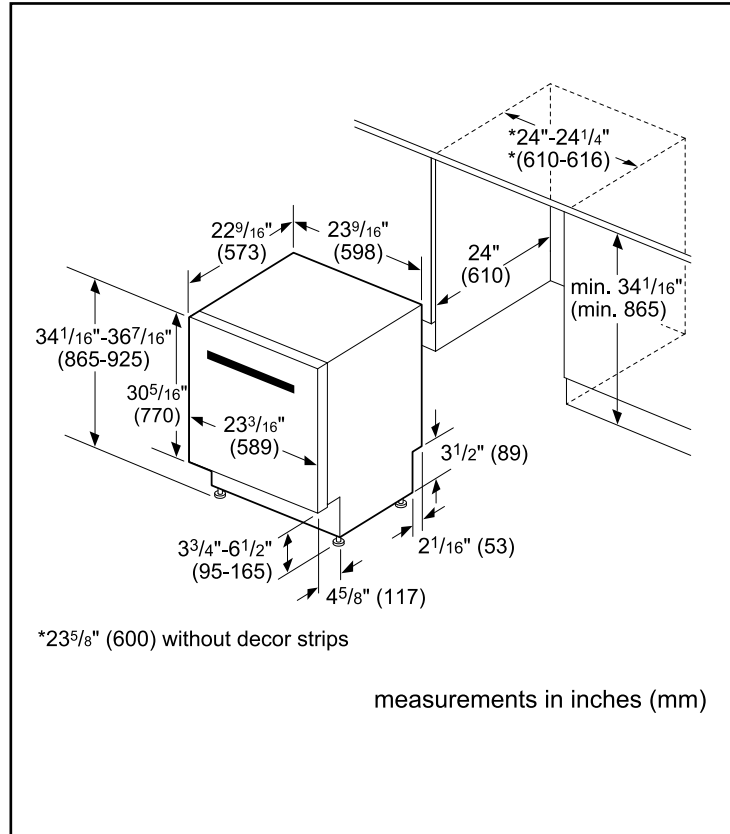

24" Recessed Handle Dishwasher

Benchmark Series – Stainless Steel SHE89PW75N

BOSCH

Invented for life

Installation Details

Accessories: To purchase Bosch accessories, cleaners & parts please visit www.bosch-home.com/us/store or call 1-800-944-2904 (Mon to Fri 5 am to 6 pm PST, Sat 6 am to 3 pm PST).

Notes: All height, width and depth dimensions are shown in inches. BSH reserves the absolute and unrestricted right to change product materials and specifications, at any time, without notice. Consult the product's installation instructions for final dimensional data and other details prior to making cutout.

Warranties: Please see Use & Care manual or Bosch website for statement of limited warranty.

For more information on our entire line of products, go to www.bosch-home.com/us or call 1-800-944-2904

© BSH Home Appliances Corporation. All rights reserved. Bosch is a registered trademark of Robert Bosch GmbH.