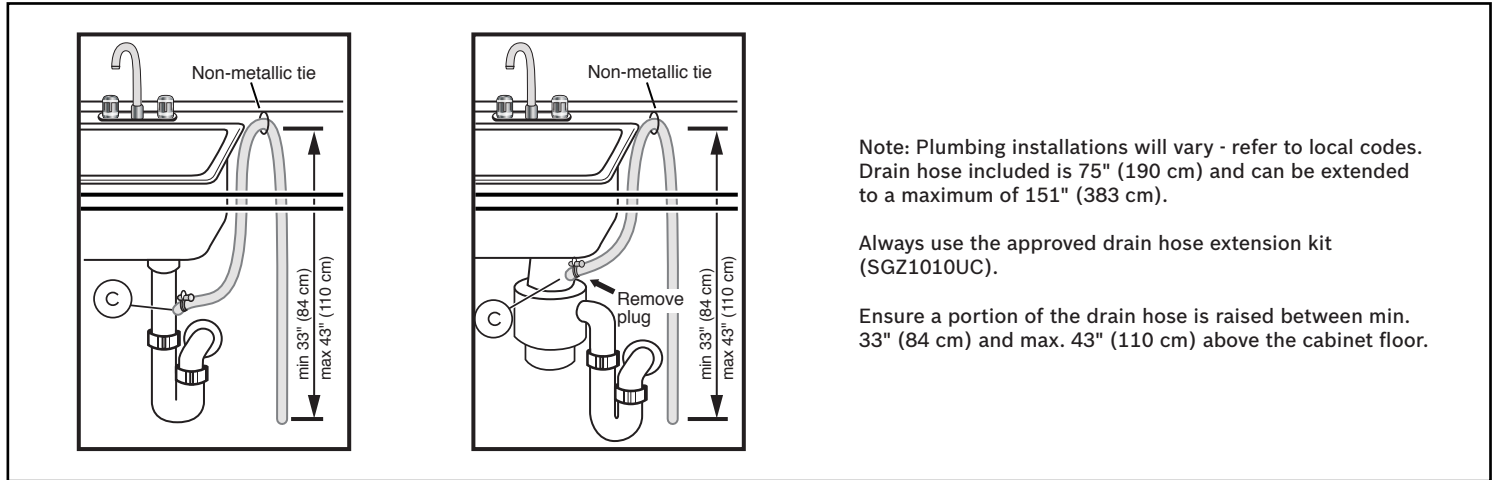

Notes: All height, width and depth dimensions are shown in inches. BSH reserves the absolute and unrestricted right to change product materials and specifications, at any time, without notice. Consult the product's installation instructions for final dimensional data and other details prior to making cutout.

24" Recessed Handle Dishwasher

Benchmark Series – Stainless Steel SHE89PW75N

BOSCH

Invented for life

Installation Details

Accessories: To purchase Bosch accessories, cleaners & parts please visit www.bosch-home.com/us/store or call 1-800-944-2904 (Mon to Fri 5 am to 6 pm PST, Sat 6 am to 3 pm PST).