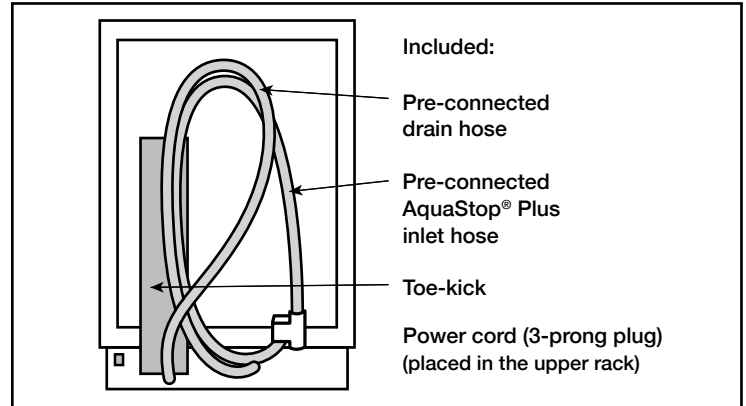

Notes: All height, width and depth dimensions are shown in inches. BSH reserves the absolute and unrestricted right to change product materials and specifications, at any time, without notice. Consult the product's installation instructions for final dimensional data and other details prior to making cutout.

24" Recessed Handle Dishwasher

Benchmark Series – Stainless Steel SHE89PW75N

BOSCH

Invented for life

Installation Details

Accessories: To purchase Bosch accessories, cleaners & parts please visit www.bosch-home.com/us/store or call 1-800-944-2904 (Mon to Fri 5 am to 6 pm PST, Sat 6 am to 3 pm PST).