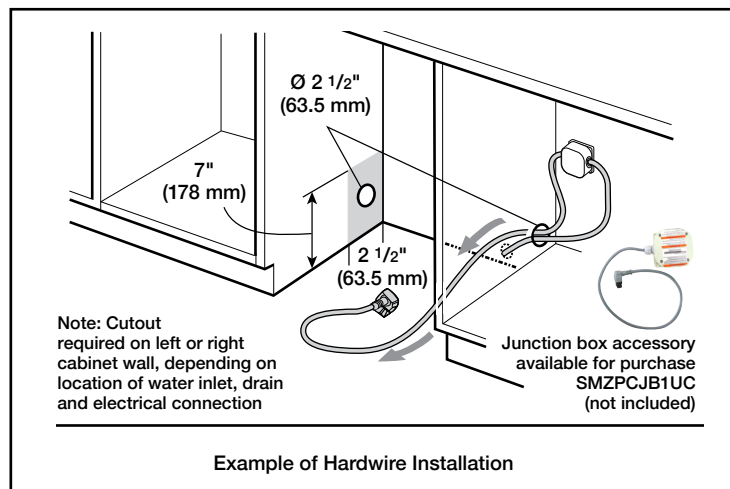

Notes: All height, width and depth dimensions are shown in inches. BSH reserves the absolute and unrestricted right to change product materials and specifications, at any time, without notice. Consult the product's installation instructions for final dimensional data and other details prior to making cutout.

24" Recessed Handle Dishwasher

Benchmark Series – Stainless Steel SHE89PW75N

BOSCH

Invented for life

Installation Details

Accessories: To purchase Bosch accessories, cleaners & parts please visit www.bosch-home.com/us/store or call 1-800-944-2904 (Mon to Fri 5 am to 6 pm PST, Sat 6 am to 3 pm PST).