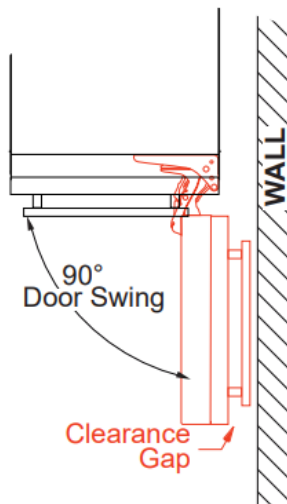

SPECIFICATIONS

ELECTRICAL 120V 60HZ 3.3 AMP*

DIMENSIONS H 33*9/16"
W 14 -7/8"
D 23-25/32"

ROUGH IN H 34 1/4" min
W 15"
D 24"

REFRIGERANT R134a

OPTIONAL

XOUI15SD

15" SS Door and 2 style handles for XOUI1585

XOUI1585NOA

15" Nugget Ice Maker
ADA Height

ROUGH-IN DIMENSIONS

All XO undercounter units arrive pre-wired with low profile plugs for easy installation

Need more space - Cut into an adjoining cabinet to reach an outlet there

When installing with The hinge side next to a wall - Leave adequate space for your door handle.