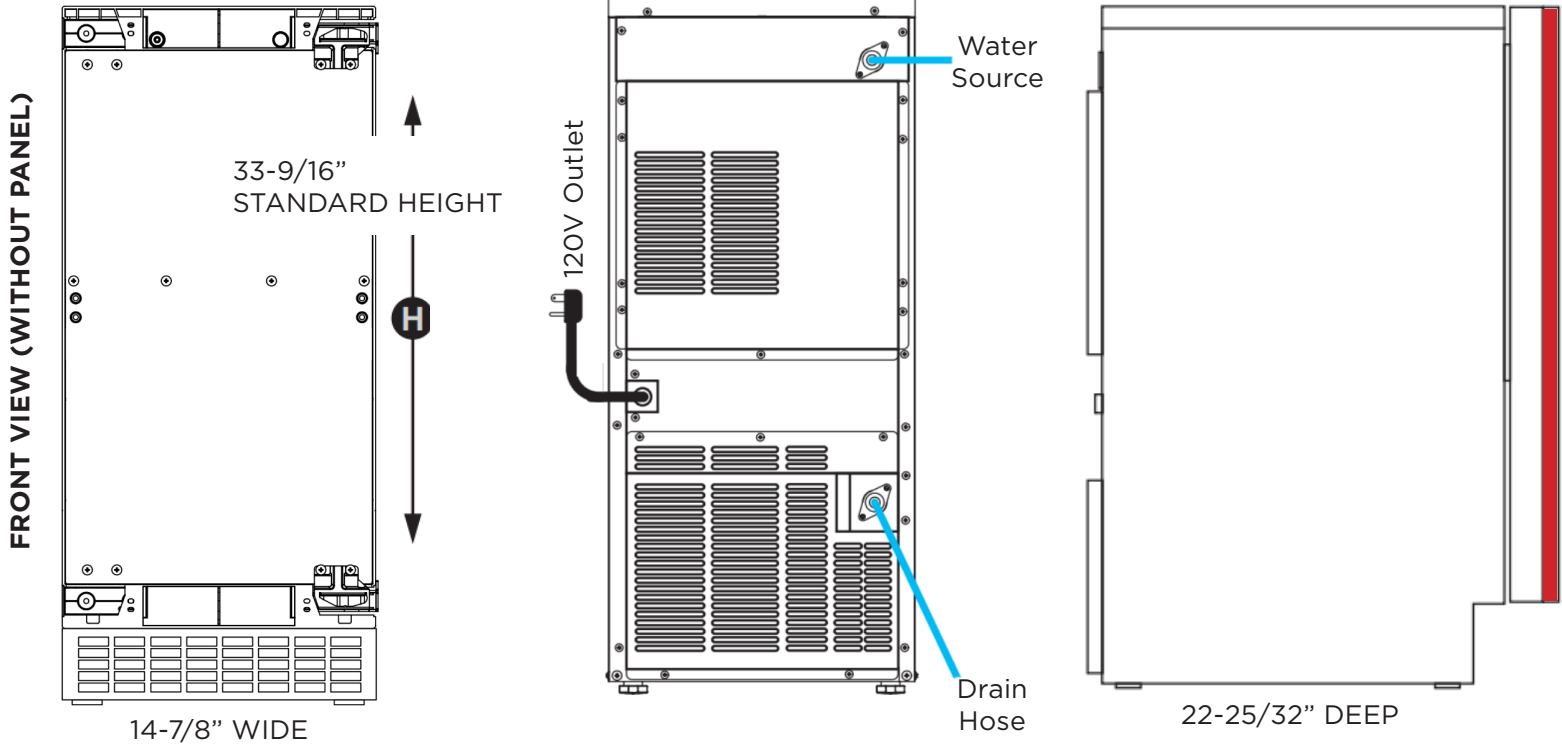

XOUIM1585NO

15" PANEL READY NUGGET ICE MAKER

LIFESTYLE UNDERCOUNTER REFRIGERATION

XOUIM1585NO

- Articulated Hinges - Seamless Integration
- Elegant 6-Color LED Lighting
- Stores 25lbs a Day
- Optional SS Door w/Handle

Choosing the right ice matters.

WORLD CLASS SERVICE | COMPREHENSIVE WARRANTIES

OUR LASTING COMMITMENT TO YOU

FEATURES

CAPACITY

85lbs of nugget ice per day.
25lbs ice storage

FEATURES

- Panel Ready (Panel/Handle Not Included)
- Articulated hinges for Seamless Integration
- Automatically produces up to 85lbs of nugget ice per day
- Elegant 6-color Interior Illumination
- Intuitive digital touch controls
- 6 1/2' Power Cord w/ low profile 90° flat plug
- Available in ADA Height

SPECIFICATIONS

ELECTRICAL 120V 60HZ 3.3 AMP*

DIMENSIONS H 33*9/16"
W 14 -7/8"
D 23-25/32"

ROUGH IN H 34 1/4" min
W 15"
D 24"

REFRIGERANT R134a

OPTIONAL

XOUI15SD

15" SS Door and 2 style handles for XOUI1585