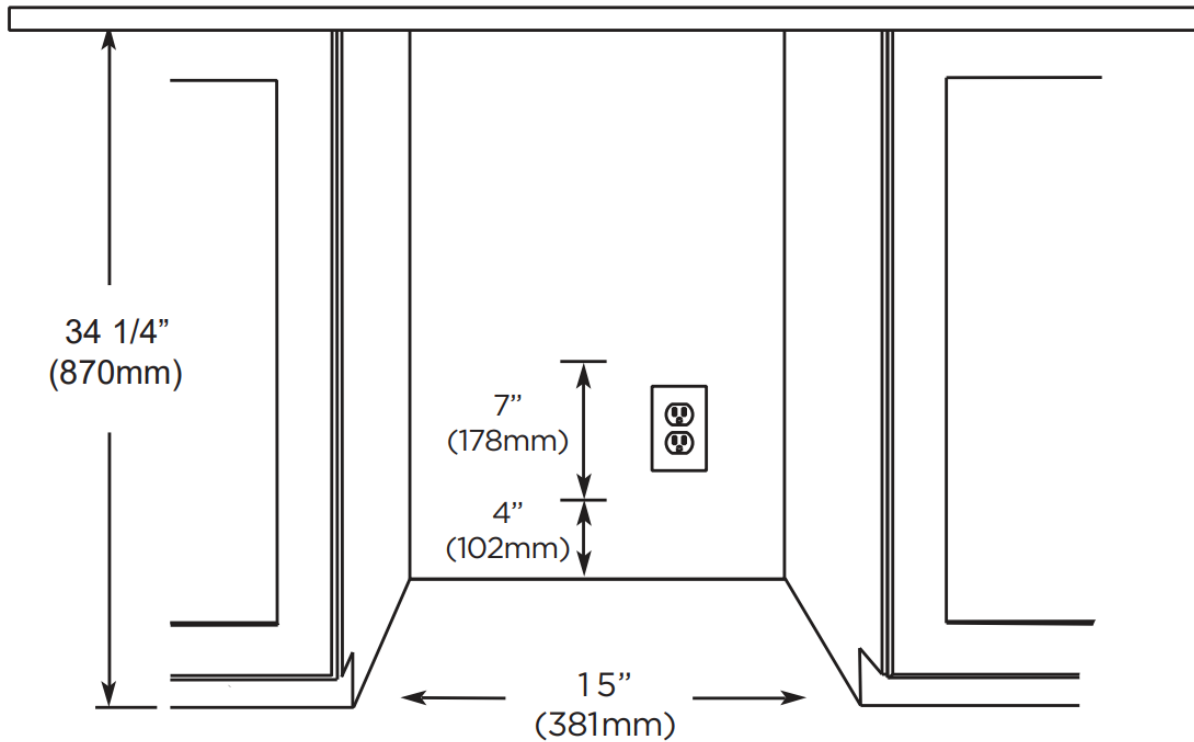

SPECIFICATIONS

ELECTRICAL 120V 60HZ 3.3 AMP*

DIMENSIONS H 33*9/16"
W 14 -7/8"
D 23-25/32"

ROUGH IN H 34 1/4" min
W 15"
D 24"

REFRIGERANT R134a

OPTIONAL

XOUI15SD

15" SS Door and 2 style handles for XOUI1585

XOUI1585NOA

15" Nugget Ice Maker
ADA Height

ROUGH-IN DIMENSIONS

All XO undercounter units arrive pre-wired with low profile plugs for easy installation

Need more space - Cut into an adjoining cabinet to reach an outlet there

When installing with The hinge side next to a wall - Leave adequate space for your door handle.