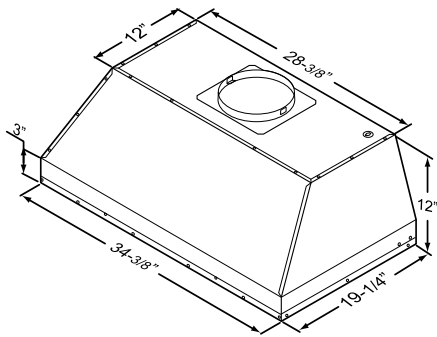

SKSHI3601S 36" INSERT HOOD

Dimensions and Weight

Overall Width (inches)	34 3/8"
Overall Height (inches)	12"
Overall Depth (inches)	19 1/4"
Net Weight (approx.)	41.8 lbs.
Shipping Weight (approx.)	50 lbs.

Warranty Summary*

Full Warranty, Parts & Labor	3 Years

OVERALL PRODUCT DIMENSIONS AND CLEARANCES

OVERALL