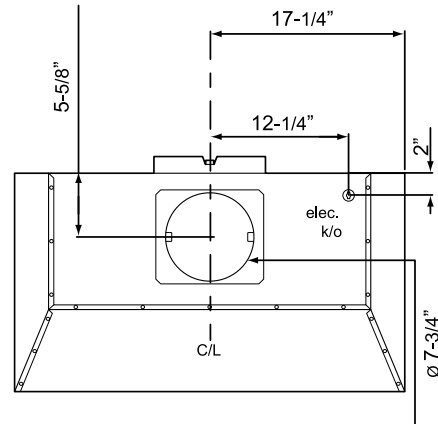

SKSHI3601S 36" INSERT HOOD

Dimensions and Weight

Overall Width (inches)	34 3/8"
Overall Height (inches)	12"
Overall Depth (inches)	19 1/4"
Net Weight (approx.)	41.8 lbs.
Shipping Weight (approx.)	50 lbs.

Warranty Summary*

Full Warranty, Parts & Labor	3 Years

OVERALL PRODUCT DIMENSIONS AND CLEARANCES

OVERALL

TOP VIEW

BACK VIEW

PARTS

- ① Hood
- ② Control Panel
- ③ LED Strip Light

Notes

The exhaust duct(s) and electrical wiring can be connected from either the top or the back of the hood.

Tolerances: +1/16", -0 (1.6 mm, -0), unless otherwise stated.

*These warranties give you specific legal rights and you may have other rights that vary from state to state. For complete warranty details, refer to your Use & Care manual.