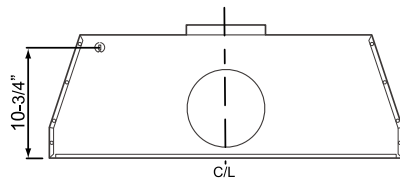

SKSHI3601S 36" INSERT HOOD

Dimensions and Weight

Overall Width (inches)	34 3/8"
Overall Height (inches)	12"
Overall Depth (inches)	19 1/4"
Net Weight (approx.)	41.8 lbs.
Shipping Weight (approx.)	50 lbs.

Warranty Summary*

Full Warranty, Parts & Labor	3 Years

OVERALL PRODUCT DIMENSIONS AND CLEARANCES

OVERALL

TOP VIEW

BACK VIEW

PARTS

- ① Hood
- ② Control Panel
- ③ LED Strip Light

Notes

The exhaust duct(s) and electrical wiring can be connected from either the top or the back of the hood.

Tolerances: +1/16", -0 (1.6 mm, -0), unless otherwise stated.

*These warranties give you specific legal rights and you may have other rights that vary from state to state. For complete warranty details, refer to your Use & Care manual.