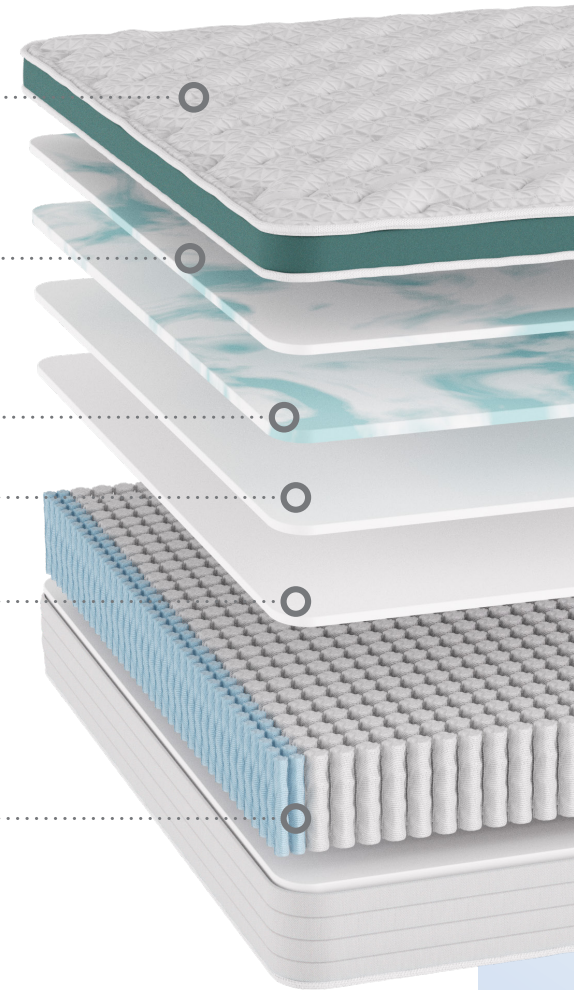

Luxurious, quilted cover featuring cool-to-the-touch fabric that optimizes your sleep temperature.

HD Gel Memory Foam

Provides immediate pressure-relief and body contouring, with additional temperature regulation.

HD Gel Memory Foam

Provides immediate pressure-relief and body contouring, with additional temperature regulation.

HD Responsive Foam

High-density responsive foam that provides additional durability and support.

HD Responsive Foam

High-density responsive foam that provides additional durability and support.

Edge Support Wrapped Coil System

Reinforced side edge support provides motion isolation and maximizes the sleeping surface.

For illustrative purposes only

Height:

11.5"

Comfort Level:

Ultra Soft Soft Medium Firm Extra Firm