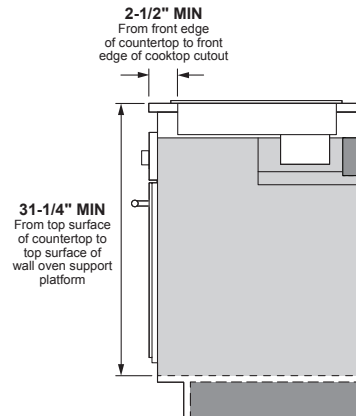

For answers to your Monogram, GE Café™ Series, GE Profile™ Series or GE Appliances product questions, visit our website at geappliances.com or call GE Answer Center® Service, 800.626.2000.