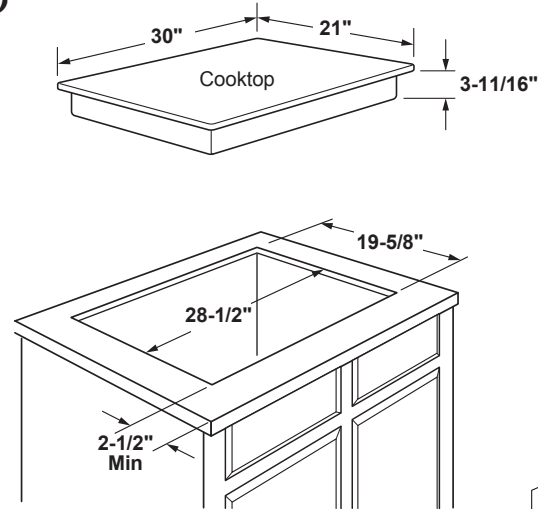

PGP7030DL/SL/BM

GE Profile™ Series 30" Built-In Gas Cooktop

DIMENSIONS AND INSTALLATION INFORMATION

AGA REQUIREMENT: All gas cooktop models require 7/16" free area below cooktop height to combustible material. Requires 18" minimum from countertop to adjacent overhead cabinets.

NOTE: If installing with a GE Profile™ Telescopic Downdraft System, consult both cooktop and downdraft installation instructions packed with product before installing. Cooktop gas/electric supply may need to be re-routed to install downdraft.

ELECTRICAL RATING: 120V, 60Hz, 5A

INSTALLATION WITH SINGLE WALL OVEN INFORMATION:

30" Gas Cooktops are approved for use over select GE 27" and 30" Wall Ovens and Warming Drawers. 30" and 36" Gas cooktops are approved for use over select 30" Wall Ovens and Warming Drawers. Refer to cooktop and wall oven/warming drawer installation instructions packed with product for current dimensional data.

INSTALLATION INFORMATION: Before installing, consult installation instructions, packed with product, for current dimensional data.