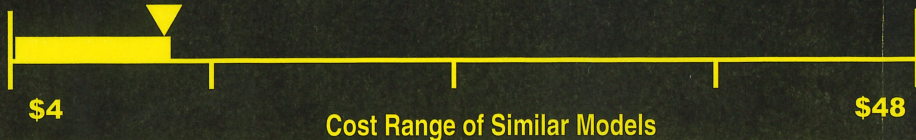

Compare **ONLY** to other labels with yellow numbers.

Labels with yellow numbers are based on the same test procedures

Estimated Yearly Energy Cost

(when used with an electric water heater)

\$12

85

kWh

Estimated Yearly Electricity Use