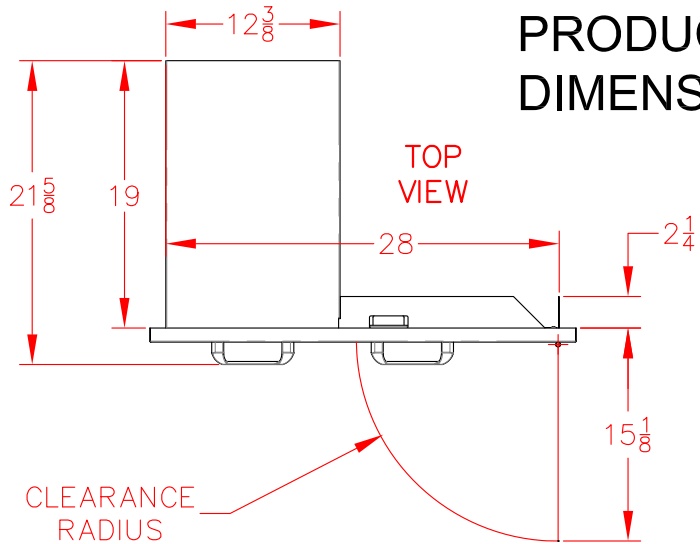

LSA530 - SEDONA 30" DOOR/DRAWERS

PRODUCT DIMENSIONS

CLEARANCE RADIUS

CUTOUT DIMENSIONS