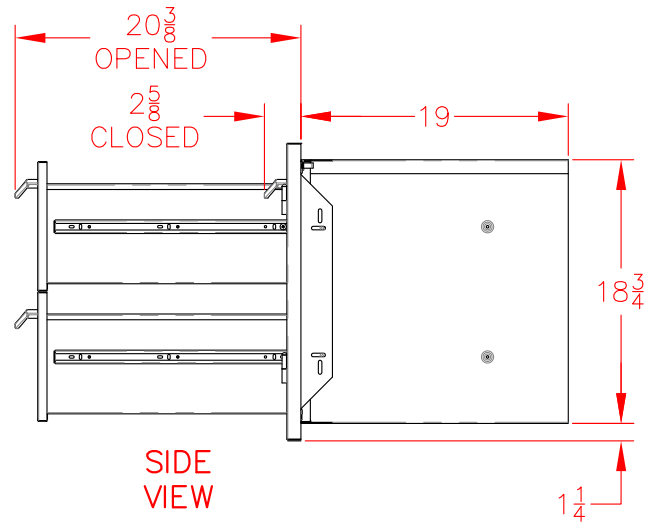

LSA530 - SEDONA 30" DOOR/DRAWERS

PRODUCT DIMENSIONS

CLEARANCE RADIUS

CUTOUT DIMENSIONS