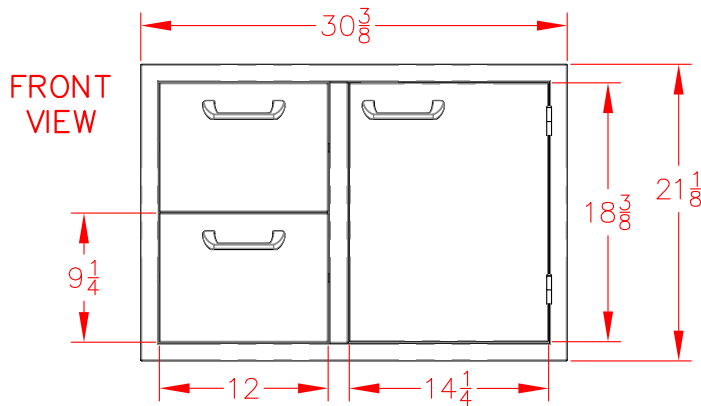

LSA530 - SEDONA 30" DOOR/DRAWERS

PRODUCT DIMENSIONS

CLEARANCE RADIUS

CUTOUT DIMENSIONS