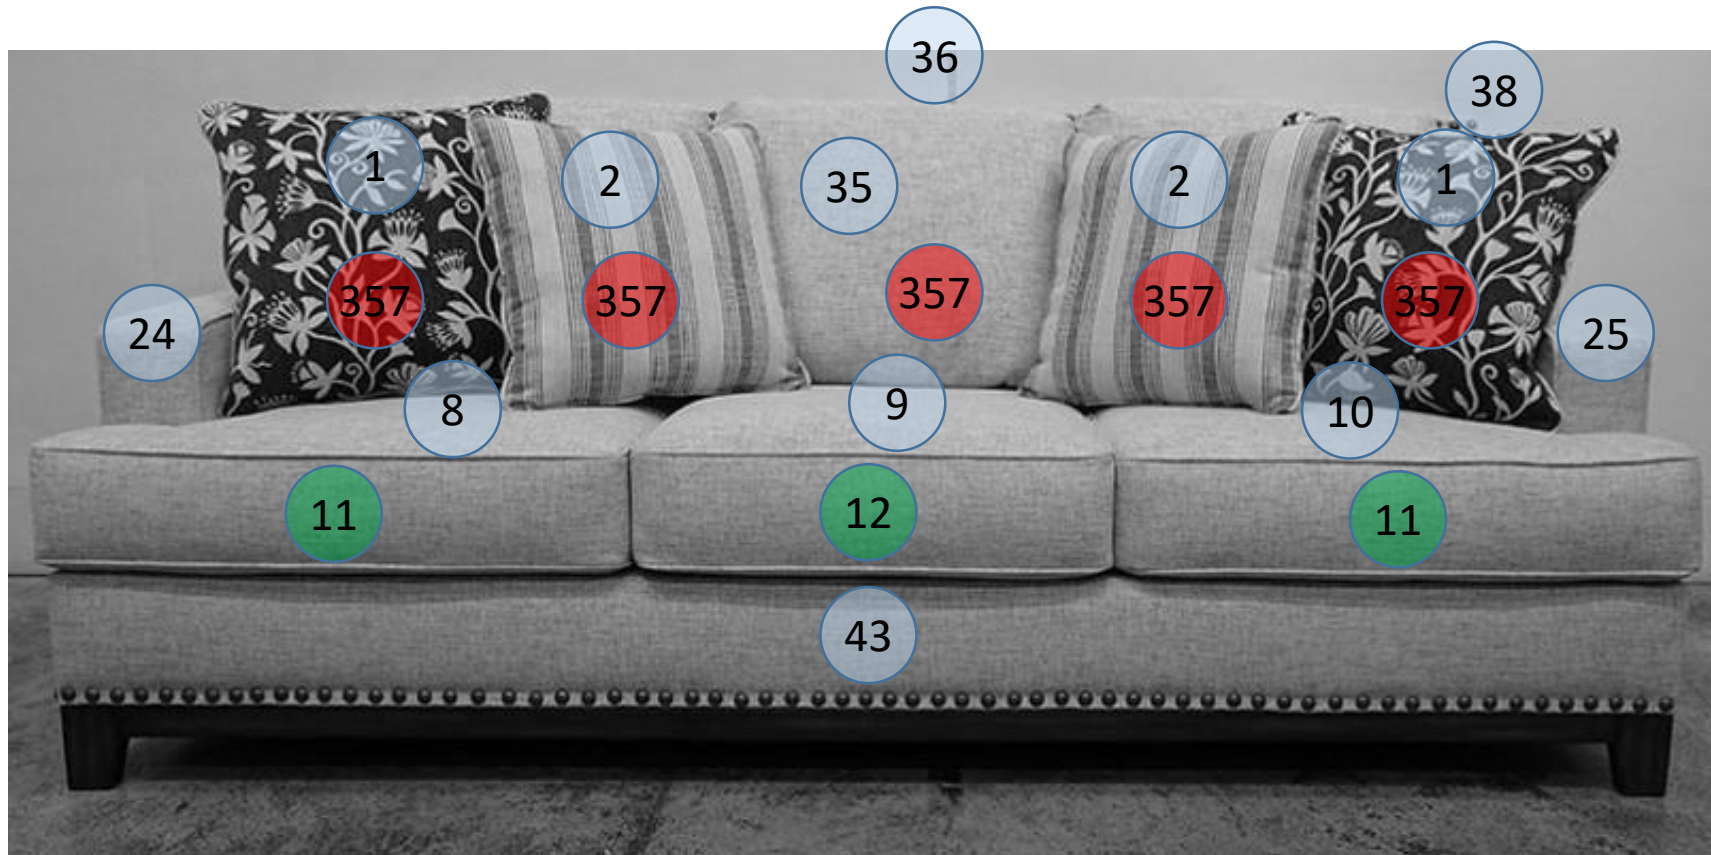

1470738

Call Out	Description
● (Red)	Blown Fiber
● (Yellow)	Cushion Chaise Pad - top Pad
● (Green)	Cushion Foam
● (Yellow)	KD Component
● (Blue)	Cover

1470738