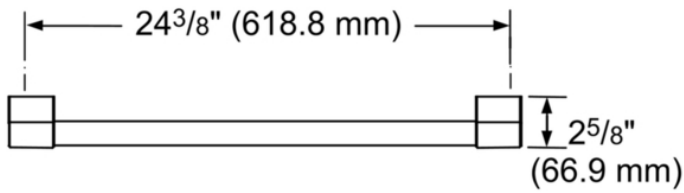

30" Professional Handle New

Product Features

Notes: Please refer to installation instructions. Installation instructions are available at www.thermador.com. Specifications are correct at the time of printing. Thermador reserves the right to change product specifications and design at any time, without notice.

1 800 735 4328 | WWW.THERMADOR.COM | 1901 Main Street, Suite 600 Irvine, CA 92614

©2022 BSH HOME APPLIANCES CORPORATION, ALL RIGHTS RESERVED LITHO DATE: 12/2022

30" Professional Handle New

measurements in inches (mm)