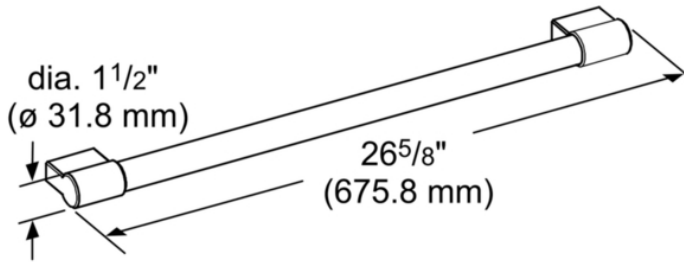

30" Professional Handle New

Product Features

Notes: Please refer to installation instructions. Installation instructions are available at www.thermador.com. Specifications are correct at the time of printing. Thermador reserves the right to change product specifications and design at any time, without notice.

1 800 735 4328 | WWW.THERMADOR.COM | 1901 Main Street, Suite 600 Irvine, CA 92614

©2022 BSH HOME APPLIANCES CORPORATION, ALL RIGHTS RESERVED LITHO DATE: 12/2022

30" Professional Handle New

measurements in inches (mm)

Product Features

	Accessory
SKU	PR30HNDL20
Internal article number	00000000011024427
EAN code	825225944706
Net weight	2.000
	2
UPC code	825225944706
Product image	MCSA02072513_H9414_1460270_PR30HNDL20_cmy