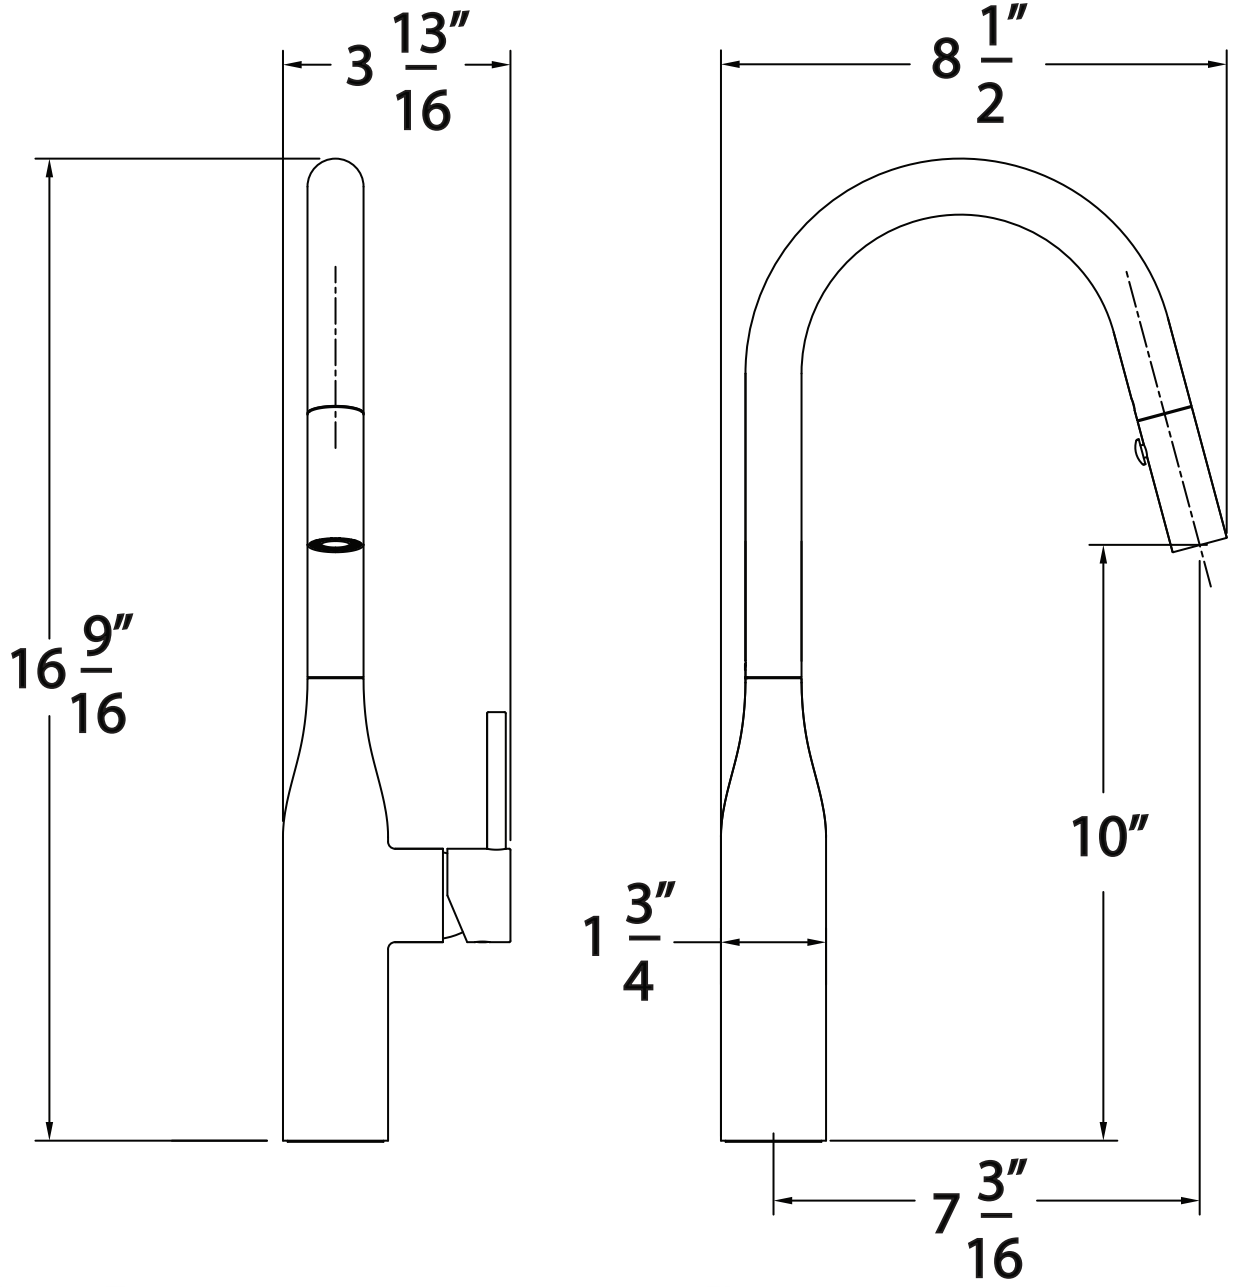

YFPD-1CH, YFPD-1SN, YFPD-1SB, YFPD-1MB Pull down Kitchen Faucet

Description

RISE KITCHEN FAUCET

- Two setting pull down sprayer
- 360° swing angle, high arch spout
- Ceramic disc cartridge
- SS Flex hoses with 3/8" compression nuts
- 1.8 GPM
- Deck plate not available for this item

Colors / Finishes

- YFPD-1CH** Chrome
- YFPD-1SN** PVD Satin Nickel
- YFPD-1SB** PVD Satin Brass
- YFPD-1MB** Matte Black

BREAK DOWN Component Parts List

NO.	Part Desc	Qty
01	CAP	1
02	HOSE	2
03	HOSE	1
04	SHOWER	1
05	CARTRIDGE	1
06		
07		
08		

Single hole or three hole with deck plate