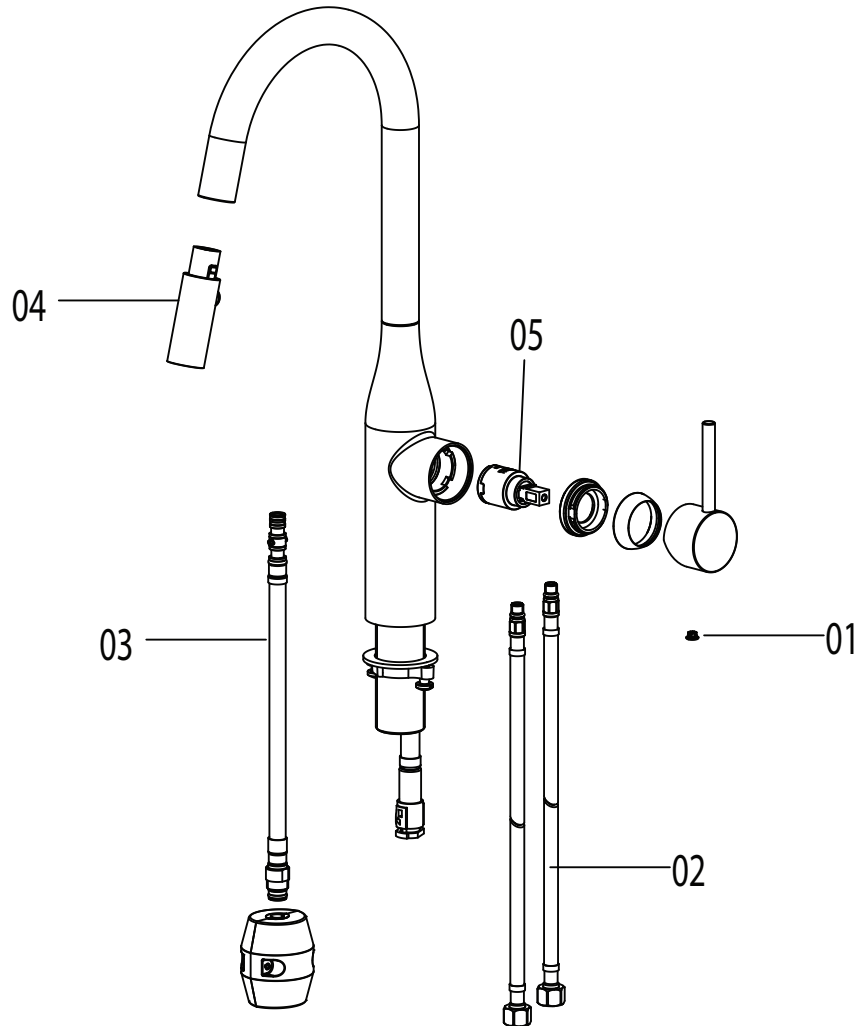

YFPD-1CH, YFPD-1SN, YFPD-1SB, YFPD-1MB Pull down Kitchen Faucet

Description

RISE KITCHEN FAUCET

- Two setting pull down sprayer
- 360° swing angle, high arch spout
- Ceramic disc cartridge
- SS Flex hoses with 3/8" compression nuts
- 1.8 GPM
- Deck plate not available for this item

Colors / Finishes

- YFPD-1CH** Chrome
- YFPD-1SN** PVD Satin Nickel
- YFPD-1SB** PVD Satin Brass
- YFPD-1MB** Matte Black

BREAK DOWN Component Parts List

NO.	Part Desc	Qty
01	CAP	1
02	HOSE	2
03	HOSE	1
04	SHOWER	1
05	CARTRIDGE	1
06		
07		
08		

Single hole or three hole with deck plate