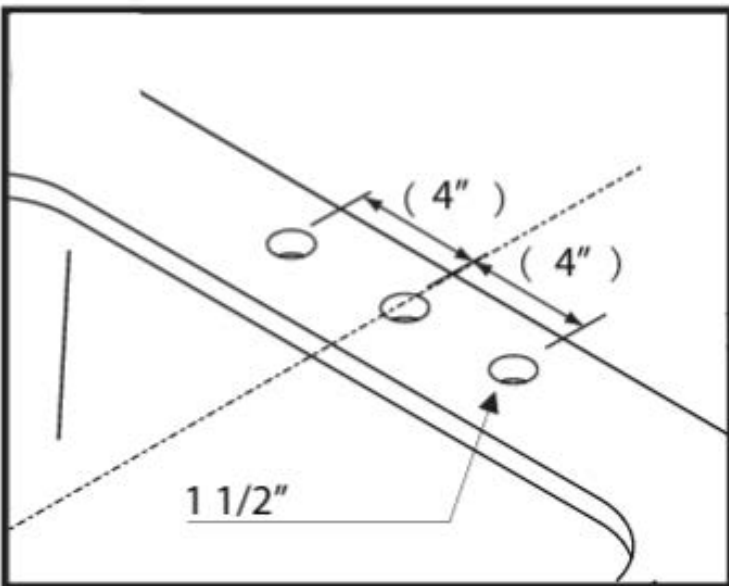

YFPD-1CH, YFPD-1SN, YFPD-1SB, YFPD-1MB Pull down Kitchen Faucet

Description

RISE KITCHEN FAUCET

- Two setting pull down sprayer
- 360° swing angle, high arch spout
- Ceramic disc cartridge
- SS Flex hoses with 3/8" compression nuts
- 1.8 GPM
- Deck plate not available for this item

Single hole or three hole with deck plate