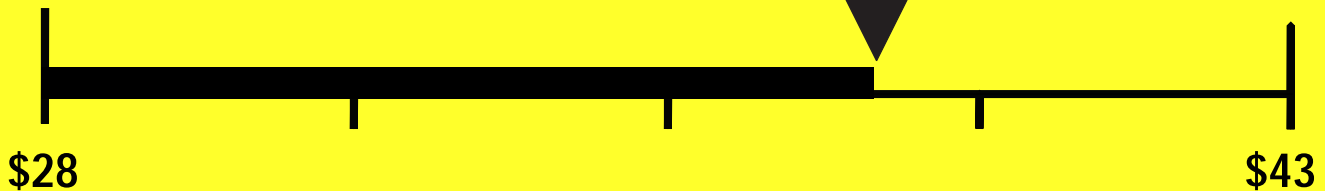

ENERGYGUIDE

Dishwasher
Capacity: Standard

BSH Home Appliances Corporation
Model(s) SHPM65Z5** SHPM65ZC**
SHP865ZD** SHP865ZG**
SHP865ZP** SHPM65W5**
SHXM65Z5** SHS843AF**

Estimated Yearly Energy Cost (when used with an electric water heater)

\$38

Cost Range of Similar Models

269 kWh

Estimated Yearly Electricity Use

\$30

Estimated Yearly Energy Cost
(when used with a natural gas water heater)

Your cost will depend on your utility rates and use.

- Cost range based on standard capacity models.
- Estimated energy cost based on four wash loads a week and a national average electricity cost of 14 cents per kWh and natural gas cost of \$1.21 per therm.
- For more information, visit www.ftc.gov/appliances.