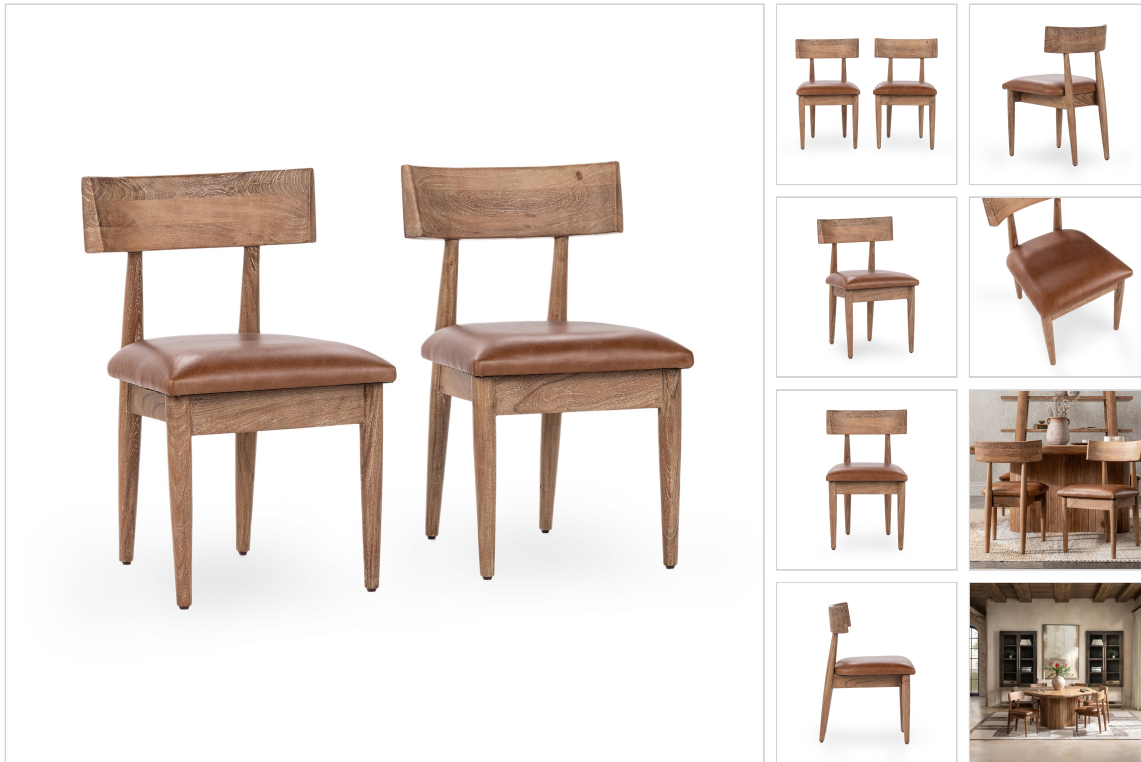

## ALVARO LEATHER DINING CHAIR SET OF 2 - GOLDEN WHEAT

### DETAILS

Materials: Top Grain Leather, Acacia Wood

Individual Product Dimensions: 18.00W x 20.00D x 31.00H