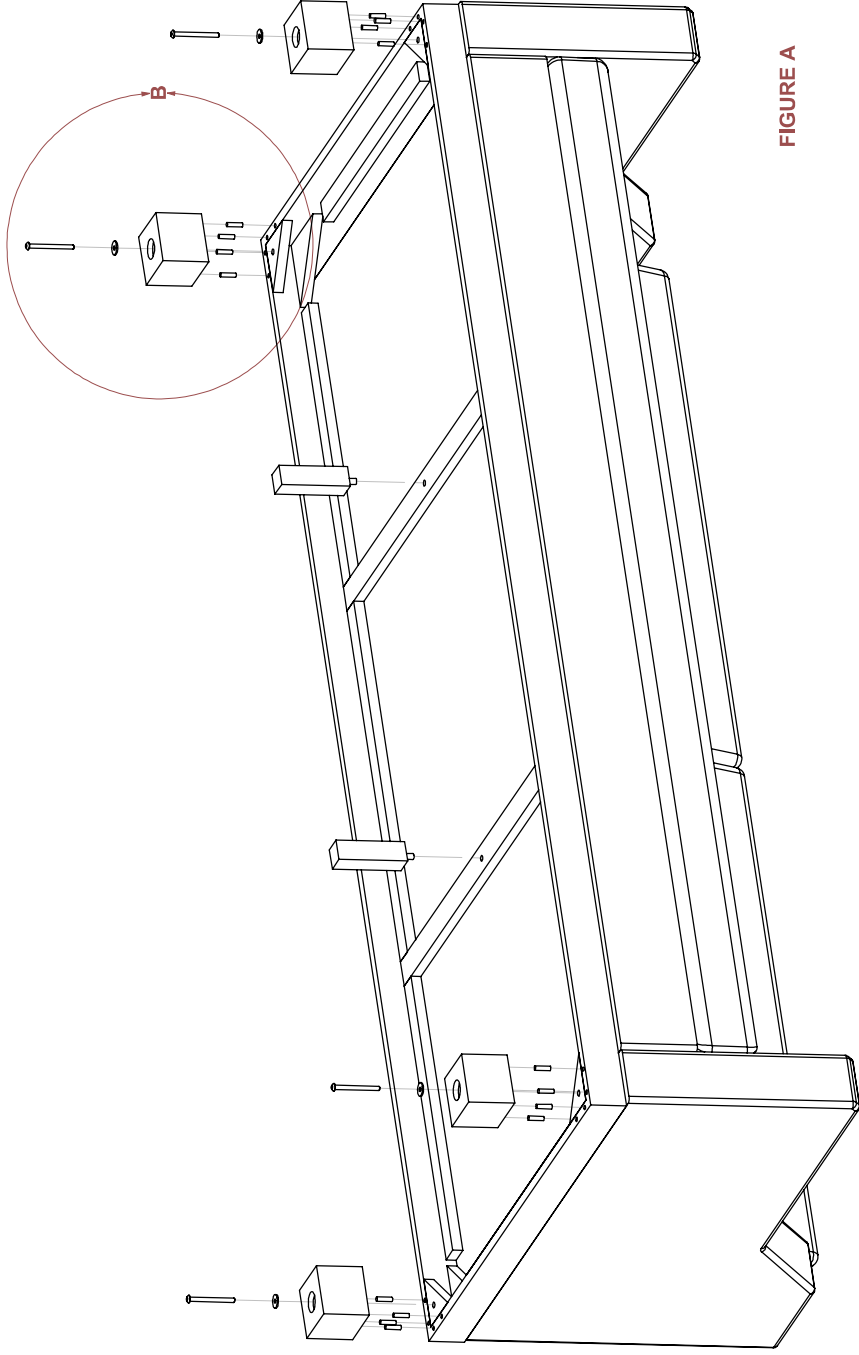

DETAIL B

FIGURE A

- 1.- TURN THE SOFA UPSIDE DOWN ON A CLEAN AND FLAT SURFACE.
- 2.- PLACE 4 WOOD DOWELS IN EACH LEG.
- 3.- ALIGN EACH CORNER WITH THE DOWELS HOLES AND PRESS THEM IN THE HOLES ON EACH LEG.
- 4.- PLACE A FLAT WASHER ON EACH SCREW AND ALIGN THEM IN THE HOLES ON EACH LEG.
- 5.- TIGHTEN THE SCREWS UNTIL THE LEG FEELS FIRM.
- 6.- ONCE THE LEGS ARE INSTALLED, MOVE THE SOFA BACK TO ITS ORIGINAL POSITION.

ASSEMBLING INSTRUCTIONS

I-IUP-MIX

ITEM #	DESCRIPTION	#
1	LEGS	4
2	BOTTOM SOCKET SCREW 5/16" x 3 1/2"	4
3	FLAT WASHER 5/16"	4
4	WOODEN DOWELS 8 x 30 mm	16
5	ALLEN KEY 1/4"	1

IUP298-ACH / IUP117-ACH

ITEM	DESCRIPTION	#
1TOR106	TORNILLO ALLEN CAB. BOLA 5/16" x 3 -1/2" NEGRO	4
1RON003	RONDANA PLANA 5/16" x 1" GALV	4
1PER001	PERNO DE MADERA 8 x 30	16
1HER383	LLAVE ALLEN 1/4 (MUEBLE)	1

IUP298-LOV / IUP117-LOV

ITEM	DESCRIPTION	#
1TOR106	TORNILLO ALLEN CAB. BOLA 5/16" x 3 -1/2" NEGRO	4
1RON003	RONDANA PLANA 5/16" x 1" GALV	4
1PER001	PERNO DE MADERA 8 x 30	16
1HER383	LLAVE ALLEN 1/4 (MUEBLE)	1

IUP298-SOF / IUP117-SOF

ITEM	DESCRIPTION	#
1TOR106	TORNILLO ALLEN CAB. BOLA 5/16" x 3 -1/2" NEGRO	4
1RON003	RONDANA PLANA 5/16" x 1" GALV	4
1PER001	PERNO DE MADERA 8 x 30	16
1HER383	LLAVE ALLEN 1/4 (MUEBLE)	1