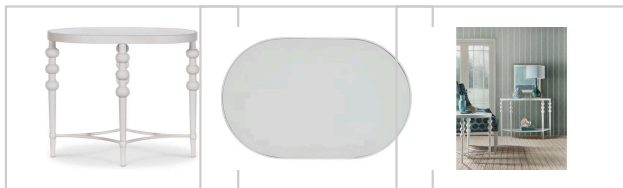

Hooker Furniture Living Room Furniture Melange On the Bright Side Oval End Table

Hooker Furniture

www.hookerfurniture.com

SKU: 628-80580-02

Width: 28" (71.1 cm)

Depth: 18" (45.7 cm)

Height: 24" (61 cm)

Weight: 35 lb (15.8 kg)

Category: Living Room

Collection: Melange

Style: Transitional

Finish: Whites/Creams/Beiges

Brand: Hooker Furniture

Product Description: With its white textured finish and beveled glass inset, this oval end table brings light and elegance to your décor. Ideal for minimalist or coastal-inspired spaces.

Collection Features: Come closer to Melange, and you will discover something unexpected, something far more than an accent furniture collection offering a multitude of finishes. An eclectic blending of colors, textures and materials in a vibrant collection of one-of-a-kind artistic pieces, Melange is meant to inspire you and fuel an experience of self-discovery. Melange can provide that spark needed to begin the transformation of a room and a renaissance in your life. Each piece of Melange has its own story. The designs are versatile and timeless, easily transcending from one life stage to the next, from home to home and generation to generation.

Status: Coming Soon

Finish: White textured finish

Features: Oval shape
Beveled glass insert

Material: Glass, Metal and Resin

Finish Construction: Hooker Furniture utilizes a multiple-step finish process of up to 16 finish steps. This results in an unsurpassed clarity, depth and color richness and durability to our finishes. Through hand-craftsmanship such as rubbing and padding, our finishes feel as good as they look, with a smoothness that is delightful to the touch.