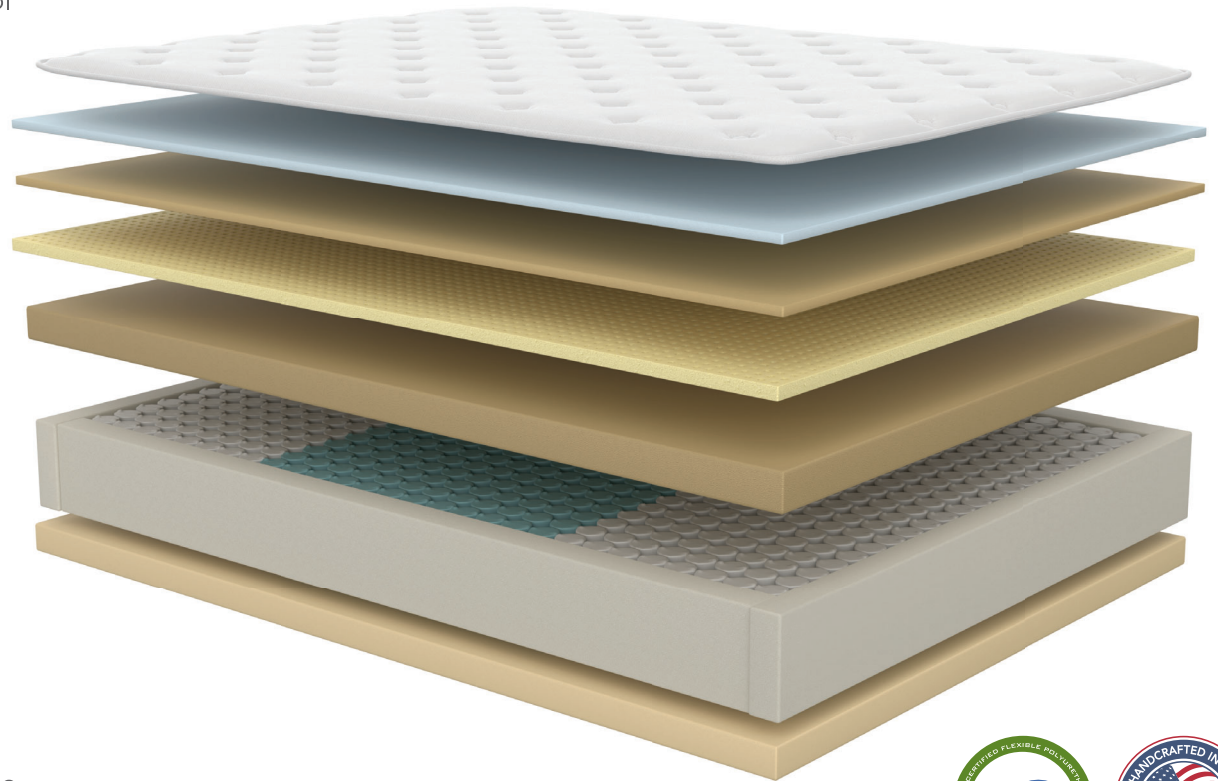

### Natural Latex Foam

Self-contouring support targeting key pressure points, offers a quicker response and bounce back compared to traditional memory foam

### Extra Firm Foam

Offers the most support and stability

### 816 Foam Encased Pocketed Coil Zoned Support System

Motion isolation with individual movement to reduce sleep disruption

Zoned to deliver superior ergonomic support

16 INCH  
PROFILE

FIRM

### BENEFITS

- Sleep Cooler
- Self-Contouring
- Less Motion Transfer
- Edge Support

Adjustable Base Friendly

All referenced dimensions are approximate and designed to finish within industry standard variances.