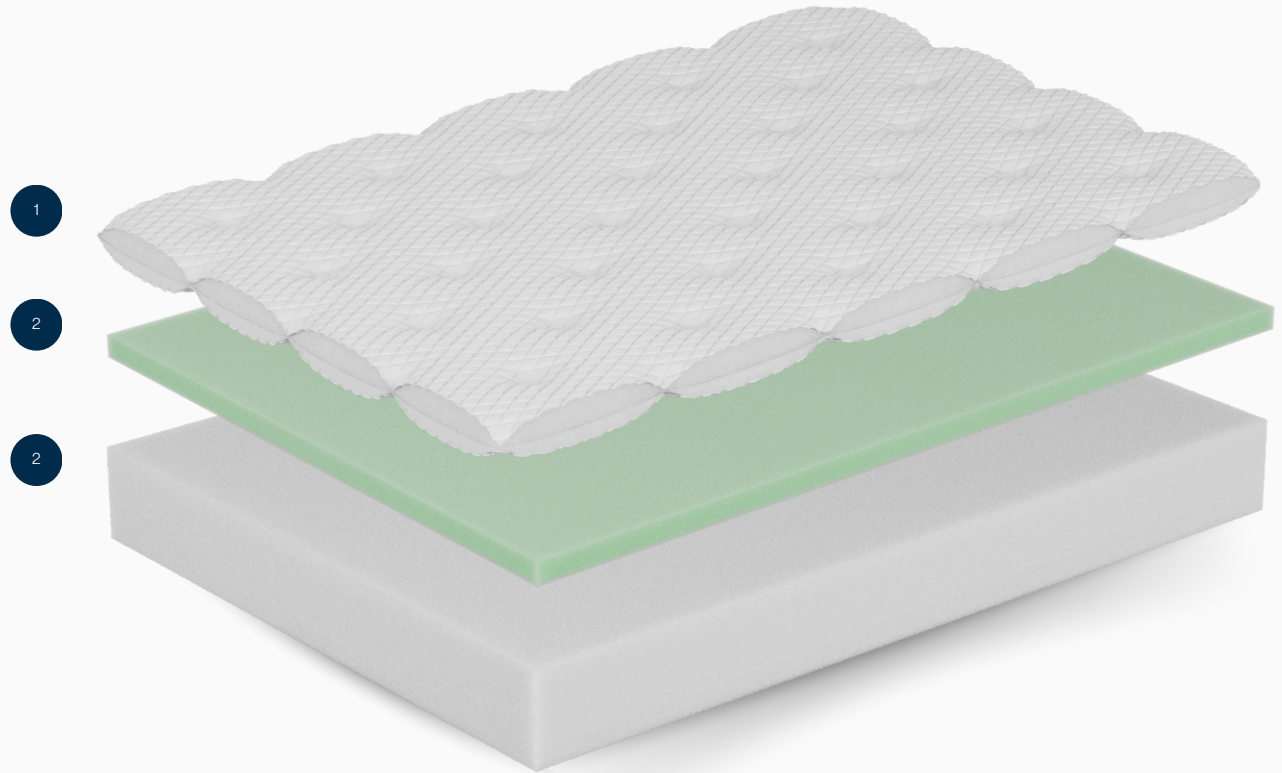

Perfect Dreamer

7.5" Tight Top Mattress

FOAM COLLECTION

Made in Canada

info@dreamstarbedding.com | +1-416-245-3226 | Toronto, Canada