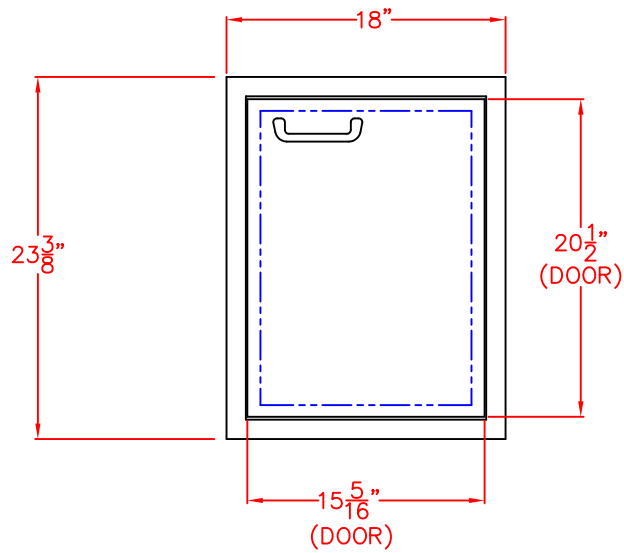

03/19/15

LYNX 18 IN. ACCESS DOOR  
RIGHT HAND  
MODEL LDR18R  
MODEL LDR18L OPPOSITE  
ISLAND CUTOUT

TOP VIEW

FRONT VIEW

SIDE VIEW

03/19/15

LYNX 18 IN. ACCESS DOOR  
RIGHT HAND  
MODEL LDR18R  
MODEL LDR18L OPPOSITE  
W/ DIMENSIONS

ISLAND CUTOUT  
IN BLUE

FRONT VIEW

TOP VIEW

SIDE VIEW