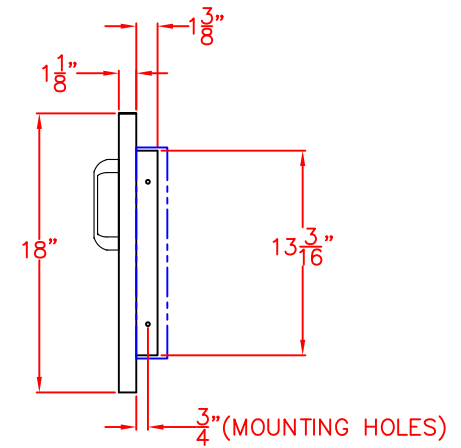

03/19/15

LYNX 18 IN. ACCESS DOOR  
RIGHT HAND  
MODEL LDR18R  
MODEL LDR18L OPPOSITE  
ISLAND CUTOUT

TOP VIEW

FRONT VIEW

SIDE VIEW

03/19/15

LYNX 18 IN. ACCESS DOOR  
RIGHT HAND  
MODEL LDR18R  
MODEL LDR18L OPPOSITE  
W/ DIMENSIONS

ISLAND CUTOUT  
IN BLUE

FRONT VIEW

TOP VIEW

SIDE VIEW