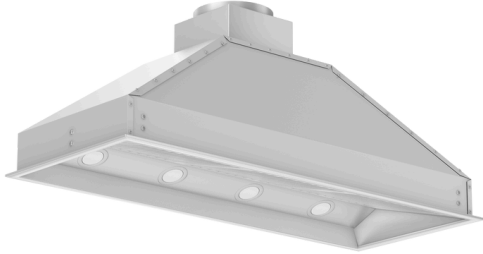

ZLINE 46" Ducted Wall Mount Range Hood Insert in Outdoor Approved Stainless Steel (698-304-46)

INTRODUCTION

Experience ZLINE Attainable Luxury® with industry-leading kitchen and bath products that provide an elevated luxury experience, all designed in Lake Tahoe, USA. The ZLINE 698-304-46 is a 46 in. outdoor approved stainless steel range hood insert with a modern design and built-to-last quality, making it a great addition to any kitchen. This hood's high-performance, 700 CFM 4-speed motor will provide all the power you need to quietly and efficiently ventilate your stove while cooking. With its classic 304 outdoor grade stainless steel, this range hood contains rust, temperature, and corrosion-resistant properties to ensure a durable vent hood that will last for years to come. Enjoy modern features, including built-in LED lighting for an illuminated culinary experience and dishwasher-safe stainless steel baffle filters for easy clean-up. This range hood insert has a ducted vent with easy, simple installation. ZLINE Kitchen and Bath stands by all products with its manufacturer parts warranty. The 698-304-46 ships next business day when in stock.

FEATURES & BENEFITS

Powerful air flow requires ducted, external venting

Easy-to-use push button controls let you easily control fan speed and lighting

4-Speed fan control (280/420/560/700) to choose the appropriate air flow for your cooking situation

Dishwasher-safe Stainless Steel Baffle Filters

LED lighting illuminates the cooktop beneath the hood

Designed to fit standard (circular) ductwork for simple installation

SPECIFICATIONS OVERVIEW

GENERAL PROPERTIES

SKU	698-304-46
Finish	Stainless Steel
# of Lights	4
Airflow	280/420/560/700
Duct Size	8
Outdoor Approved	No

LIMITED WARRANTY

Warranty 3 year parts, life-time motor warranty

DIMENSIONS

Product Dimensions (in.)	46 in. W x 18 in. D x 14.2 in. H
Chimney Dimensions (in.)	N/A