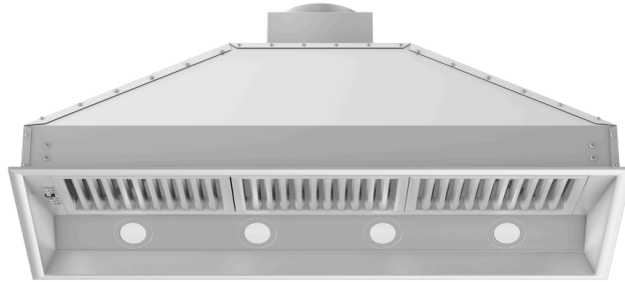

ZLINE 46" Ducted Wall Mount Range Hood Insert in Outdoor Approved Stainless Steel (698-304-46)

INTRODUCTION

Experience ZLINE Attainable Luxury® with industry-leading kitchen and bath products that provide an elevated luxury experience, all designed in Lake Tahoe, USA. The ZLINE 698-304-46 is a 46 in. outdoor approved stainless steel range hood insert with a modern design and built-to-last quality, making it a great addition to any kitchen. This hood's high-performance, 700 CFM 4-speed motor will provide all the power you need to quietly and efficiently ventilate your stove while cooking. With its classic 304 outdoor grade stainless steel, this range hood contains rust, temperature, and corrosion-resistant properties to ensure a durable vent hood that will last for years to come. Enjoy modern features, including built-in LED lighting for an illuminated culinary experience and dishwasher-safe stainless steel baffle filters for easy clean-up. This range hood insert has a ducted vent with easy, simple installation. ZLINE Kitchen and Bath stands by all products with its manufacturer parts warranty. The 698-304-46 ships next business day when in stock.

Dishwasher-safe Stainless Steel Baffle Filters

LED lighting illuminates the cooktop beneath the hood

Designed to fit standard (circular) ductwork for simple installation

SPECIFICATIONS OVERVIEW

GENERAL PROPERTIES

POWER / RATINGS

Amps	5
Voltage	110

CERTIFICATIONS

N/A

ZLINE 46" Ducted Wall Mount Range Hood Insert in Outdoor Approved Stainless Steel (698-304-46)

ZLINE
ATTAINABLE LUXURY™

SPECIFICATIONS IN-DEPTH

GENERAL PROPERTIES