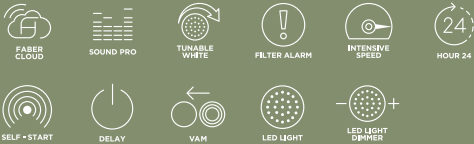

SOLANO PRO 11

COOKING WITH EXCEPTIONAL AIR CONTROL

Made in Italy, Solano Pro brings premium manufacturing quality and decades of expertise in air purification to the kitchen.

NEW

SOPR361SSV

AVAILABLE MODELS

MODEL	FUN	SIZE / FINISH	MOTOR CLASS
SOPR301SSV	300.0745.512	30" Stainless Steel	295/395/600 CFM
SOPR361SSV	300.0745.511	36" Stainless Steel	295/395/600 CFM

FABER CLOUD

Connect the hood to any Android or iOS smart device to control the kitchen's environment from anywhere.

SOUND PRO

Designed to reduce turbulence and resistance in the internal airflow, resulting in a quieter operation.

TUNABLE LIGHTS

Choose and vary the color temperature of the light, from warmer (tending to yellow) to colder (tending to white).