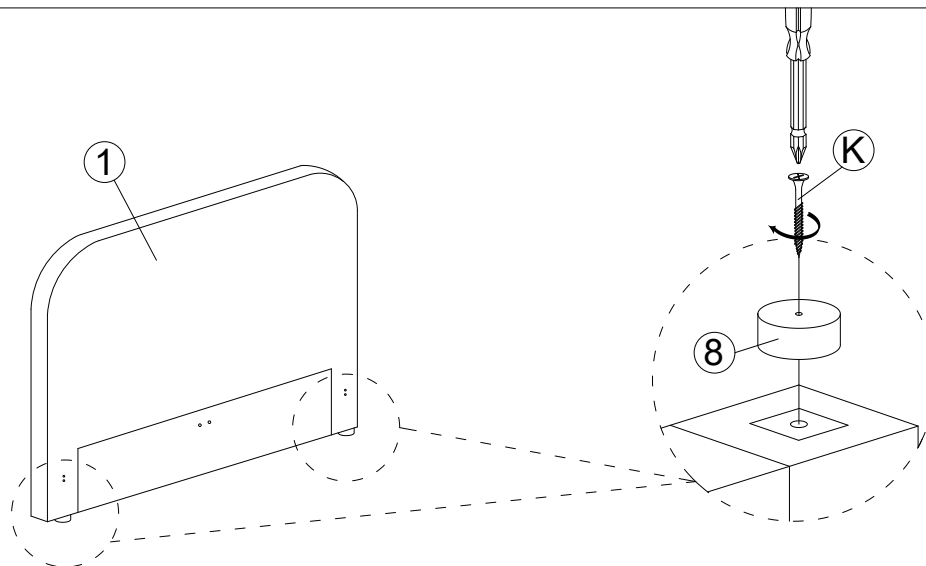

How to assemble:

STEP 1