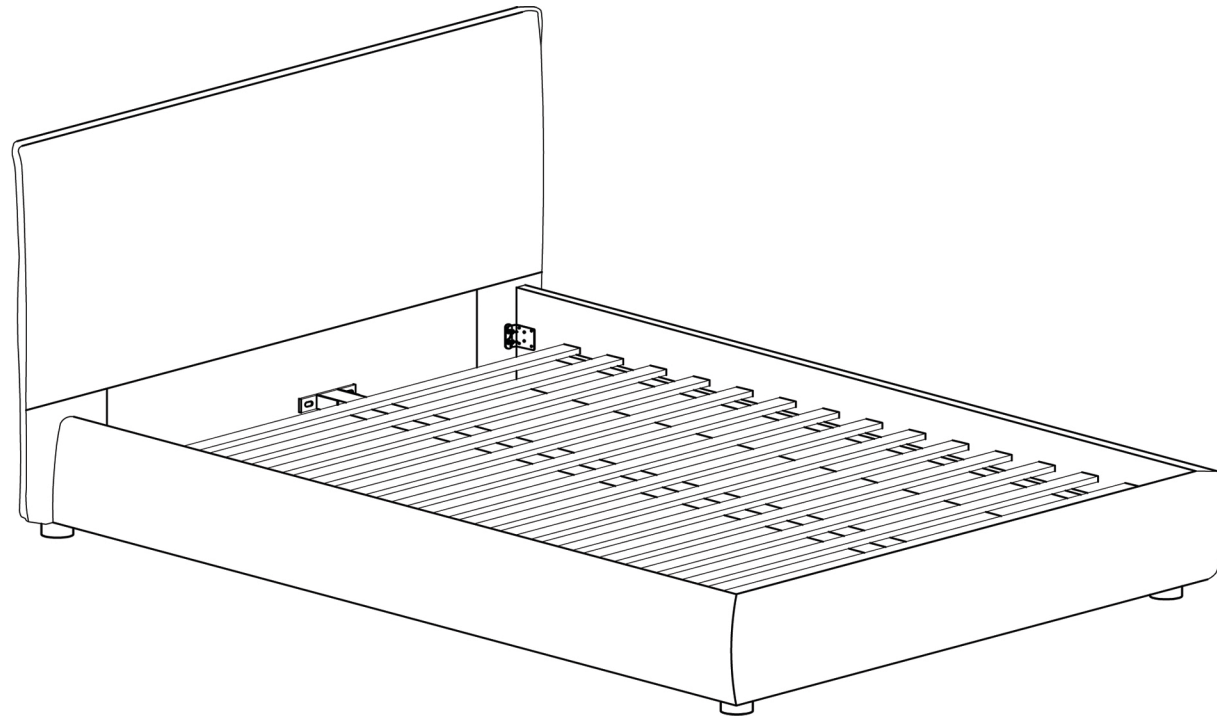

MOE'S

home collection

ASSEMBLY INSTRUCTIONS.

LUZON QUEEN BED GREYSTONE

RN-1129-15-0

THANK YOU FOR YOUR PURCHASE!

PARTS AND HARDWARE.

	
Feet	Gold Bolt (m8*18mm)
① X 4	② X 4
	
Allen Key	Washers (m8)
③ X 1	④ X 8
	
Brackets	Bolts (m8*25mm)
⑤ X 2	⑦ X 8
	
Headboard	Footboard
A X 1	B X 1
	
Right Side Rail	Left Side Rail
C X 1	D X 1

NOTES.

Thank you for purchasing this quality product! Be sure to check all packing material careful for small part that may have come loose inside the carton during shipping.

CAUTION: The item is heavy, assembly should be performed by two people.

STEP 1.

STEP 2.

PARTS AND HARDWARE.

	
Center Rail E X 1	Washers ④ X 4
	
Brackets ⑥ X 2	Bolts (m8*25mm) ⑦ X 2
	
Plastic Support legs ⑧ X 2	Bolts (m8*40mm) ⑨ X 2

NOTES.

Thank you for purchasing this quality product! Be sure to check all packing material careful for small part that may have come loose inside the carton during shipping.