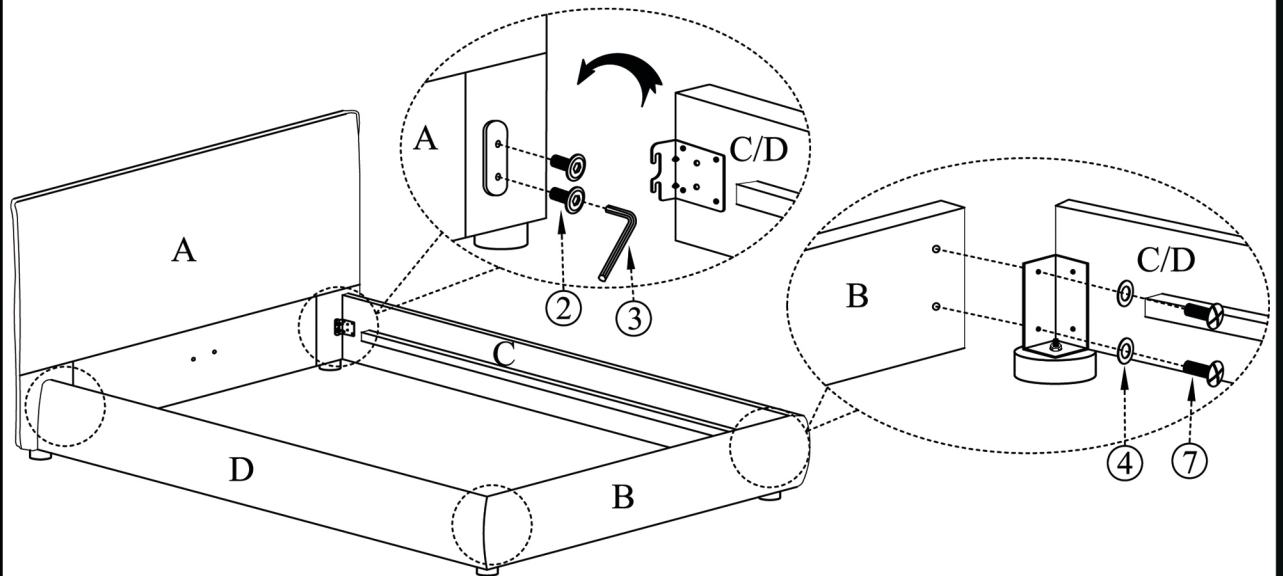

MOE'S

home collection

ASSEMBLY INSTRUCTIONS.

LUZON QUEEN BED GREYSTONE

RN-1129-15-0

THANK YOU FOR YOUR PURCHASE!

PARTS AND HARDWARE.

	
Feet	Gold Bolt (m8*18mm)
① X 4	② X 4
	
Allen Key	Washers (m8)
③ X 1	④ X 8
	
Brackets	Bolts (m8*25mm)
⑤ X 2	⑦ X 8
	
Headboard	Footboard
A X 1	B X 1
	
Right Side Rail	Left Side Rail
C X 1	D X 1

NOTES.

Thank you for purchasing this quality product! Be sure to check all packing material careful for small part that may have come loose inside the carton during shipping.

CAUTION: The item is heavy, assembly should be performed by two people.

STEP 1.

STEP 2.

PARTS AND HARDWARE.

	
Center Rail E X 1	Washers ④ X 4
	
Brackets ⑥ X 2	Bolts (m8*25mm) ⑦ X 2
	
Plastic Support legs ⑧ X 2	Bolts (m8*40mm) ⑨ X 2

NOTES.

Thank you for purchasing this quality product! Be sure to check all packing material careful for small part that may have come loose inside the carton during shipping.