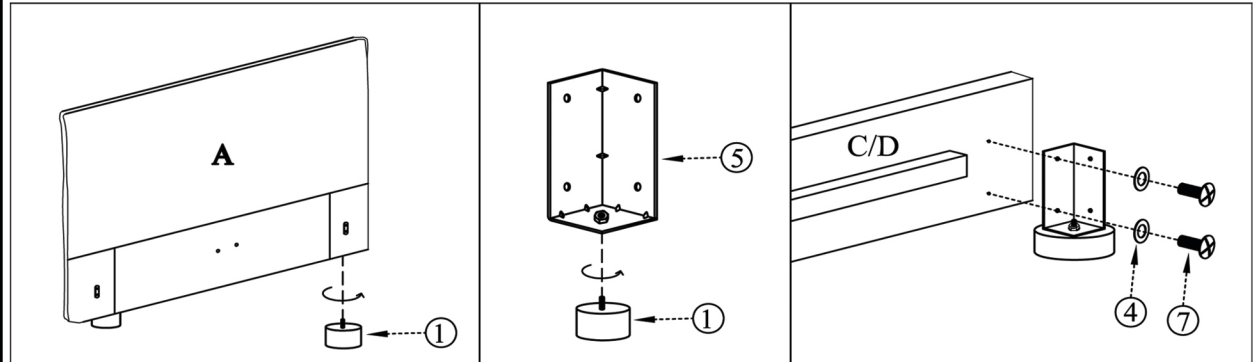

MOE'S

home collection

ASSEMBLY INSTRUCTIONS.

LUZON QUEEN BED GREYSTONE

RN-1129-15-0

THANK YOU FOR YOUR PURCHASE!

PARTS AND HARDWARE.

	
Feet	Gold Bolt (m8*18mm)
① X 4	② X 4
	
Allen Key	Washers (m8)
③ X 1	④ X 8
	
Brackets	Bolts (m8*25mm)
⑤ X 2	⑦ X 8
	
Headboard	Footboard
A X 1	B X 1
	
Right Side Rail	Left Side Rail
C X 1	D X 1

STEP 1.

STEP 2.

PARTS AND HARDWARE.

	
Center Rail E X 1	Washers ④ X 4
	
Brackets ⑥ X 2	Bolts (m8*25mm) ⑦ X 2
	
Plastic Support legs ⑧ X 2	Bolts (m8*40mm) ⑨ X 2

NOTES.

Thank you for purchasing this quality product! Be sure to check all packing material careful for small part that may have come loose inside the carton during shipping.