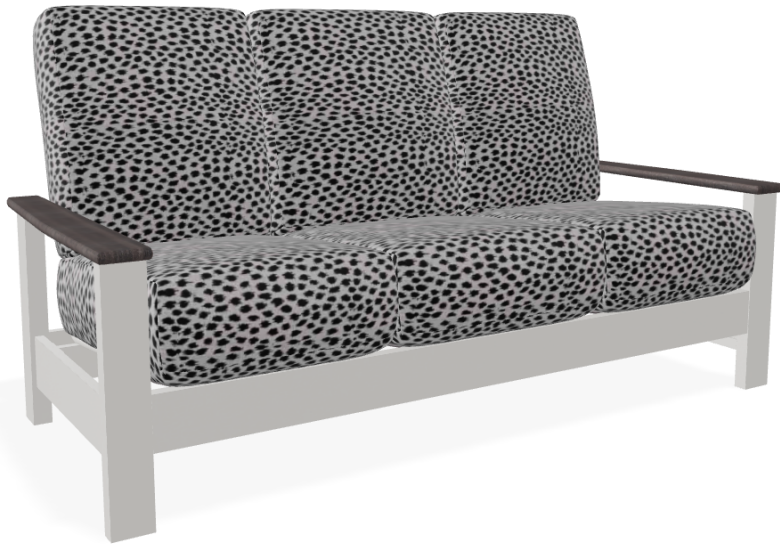

Telescope

CASUAL FURNITURE USA | 1903

LEEWARD MGP CUSHION THREE-SEAT SOFA W/ RUSTIC ARMS

Specifications

Item Number	JX36693
Frame Type	Marine Grade Polymer
Retail Warranty	15 years
Contract Warranty	3 years
Overall Width	77.5 in
Overall Height	37 in
Overall Depth	36 in
Seat Height	19.5 in
Arm Height	23.5 in
Packaged Weight	118 lbs
Product Weight	96 lbs
Carton Cube	58.5 ft3
UPS-able	No
Assembly Required	No
Pack Count	1

Agra Classic

Boardwalk Accents

Snow MGP

COLOR DISCLAIMER: We try extremely hard to ensure our photos are as life-like as possible, but please understand the actual color may vary from your monitor. To ensure accuracy, please refer to actual frame and fabric swatches.