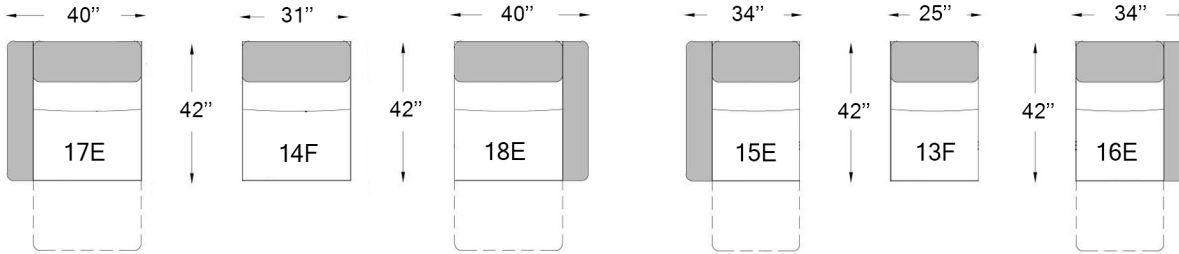

3082

Seat depth: 20 1/2"
 Seat height: 17"
 Arm height: 24"

E ELECTRIC
 F FIX

Configurations

Our furniture is made by hand, the dimensions may vary slightly.