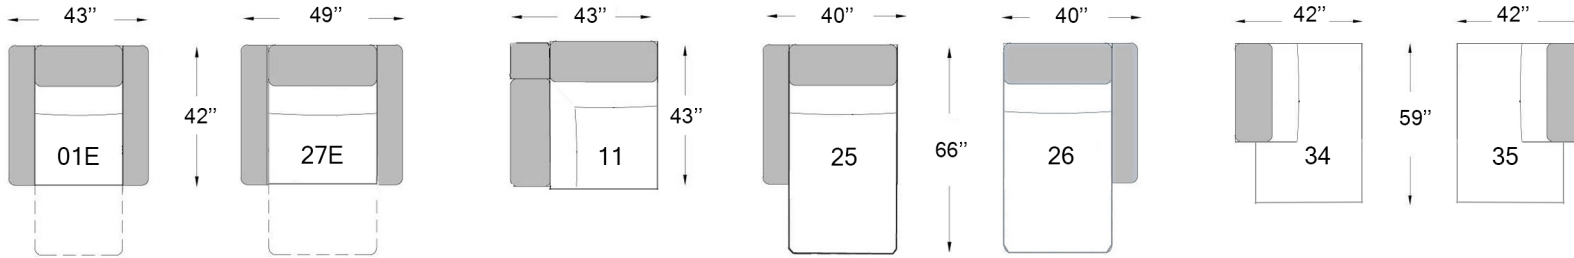

3082

Seat depth: 20 1/2"
 Seat height: 17"
 Arm height: 24"

E ELECTRIC
 F FIX

Configurations

Our furniture is made by hand, the dimensions may vary slightly.