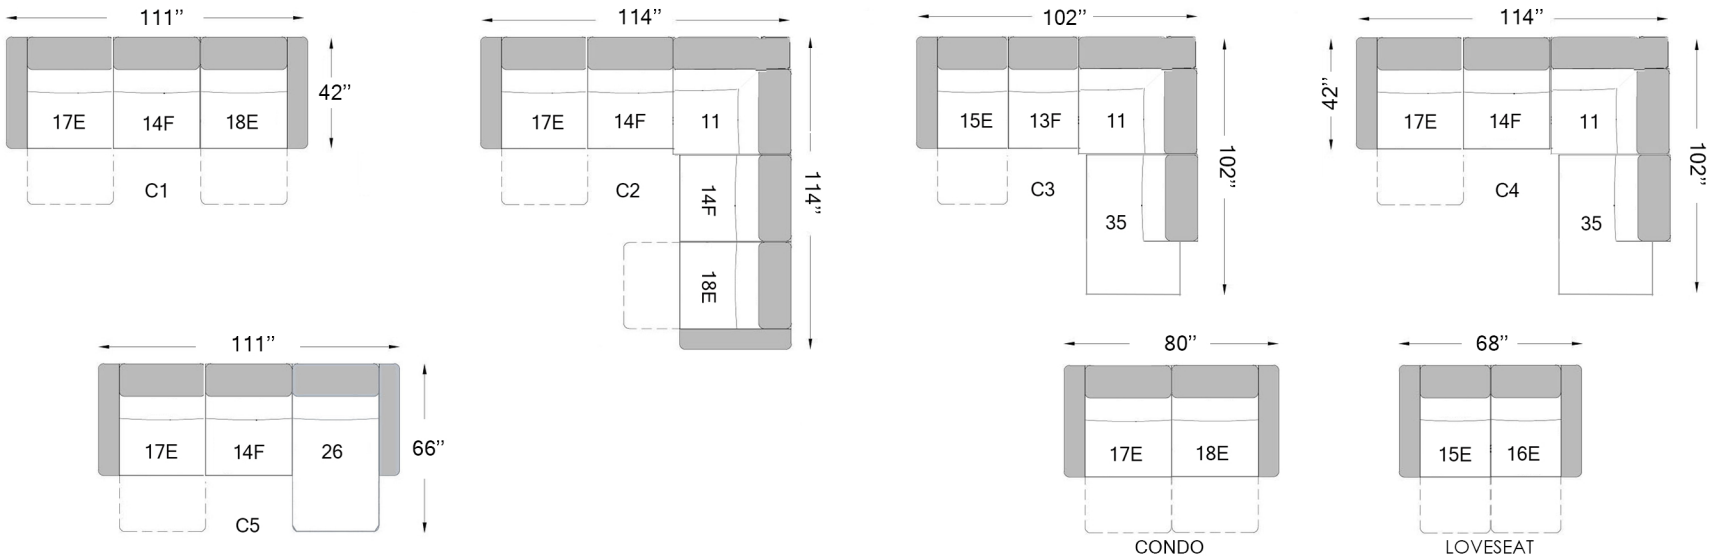

3082

Seat depth: 20 1/2"
 Seat height: 17"
 Arm height: 24"

E ELECTRIC
 F FIX

Configurations

Our furniture is made by hand, the dimensions may vary slightly.