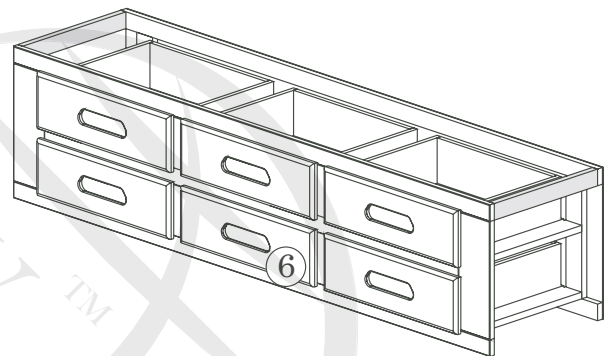

OPTION 2

OPTION 1

"Trundle Assembly Instructions
in Trundle Box".

1