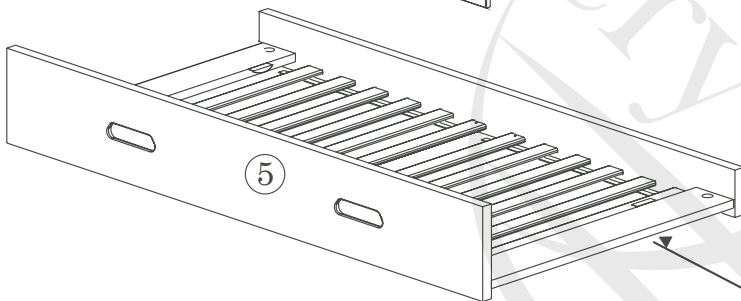

OPTION 2

OPTION 1

"Trundle Assembly Instructions
in Trundle Box".

1