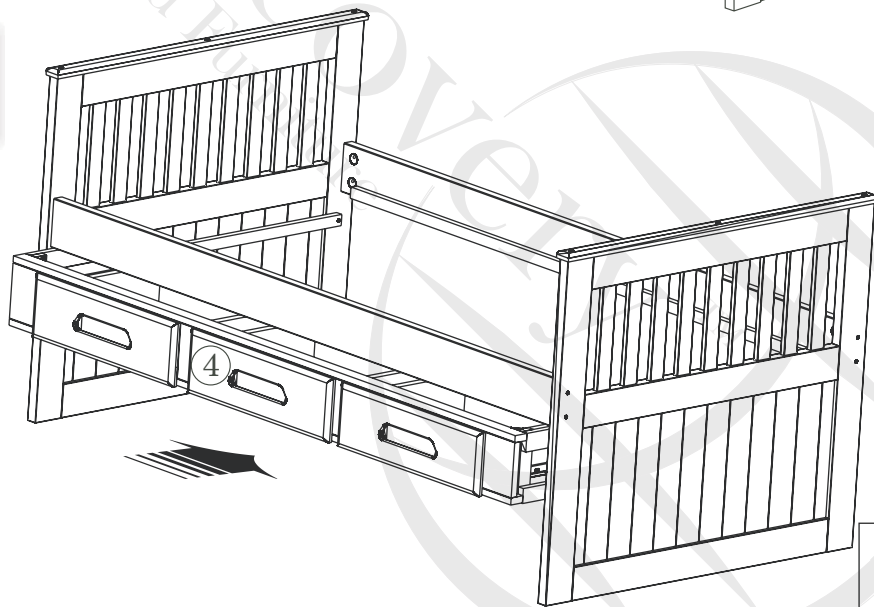

2

3

Optional

screw elevation unit
into the elevation stick