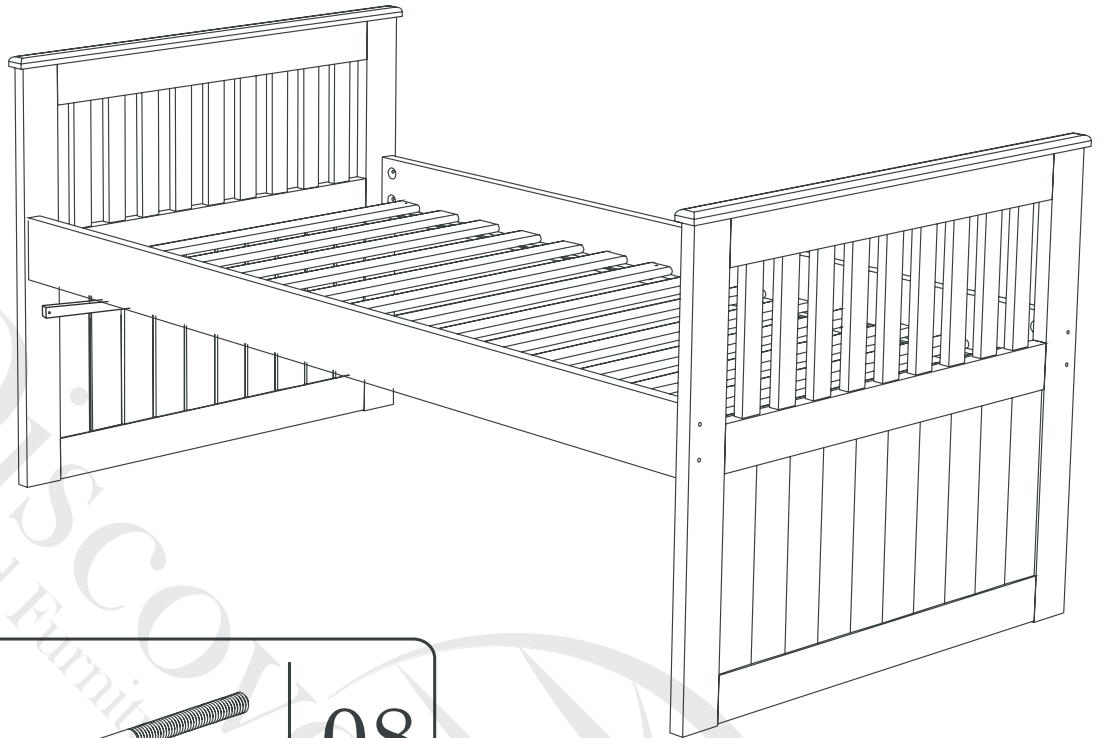

1035-2135-2835-7035 RAKE BED

A	 1/4" x 2 3/4"	08
B	 1 3/8"	08
C	 2"	04
D		08
E		01

Replacement Parts & Limited Lifetime Warranty

Discovery World Furniture will replace any component part free of charge for 1 full year via UPS freight collect. In addition, Discovery World Furniture will replace any component part for 50% of the then prevailing retail price plus freight for the lifetime of the product, unless the product has been discontinued from our line. For service, mail your request to: Discovery World Furniture 915 Cornwall Rd, Sanford, FL 32773.

screw elevation unit
into the elevation stick

4

5

OPTION 2