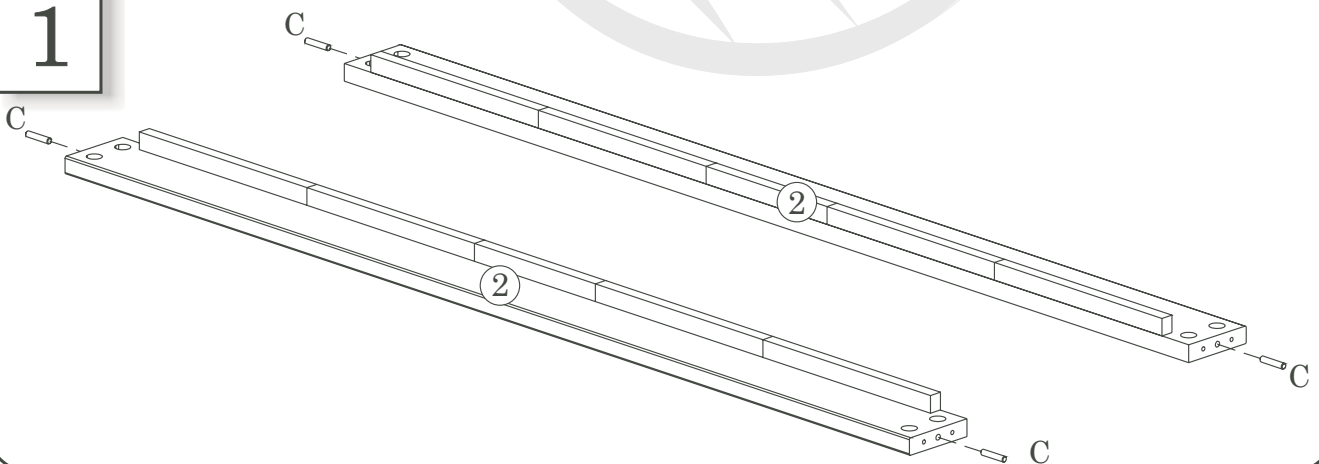

"Trundle Assembly Instructions
in Trundle Box".

1