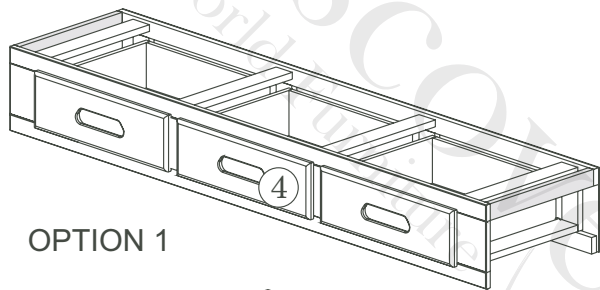

OPTION 2

OPTION 1

"Trundle Assembly Instructions
in Trundle Box".

1