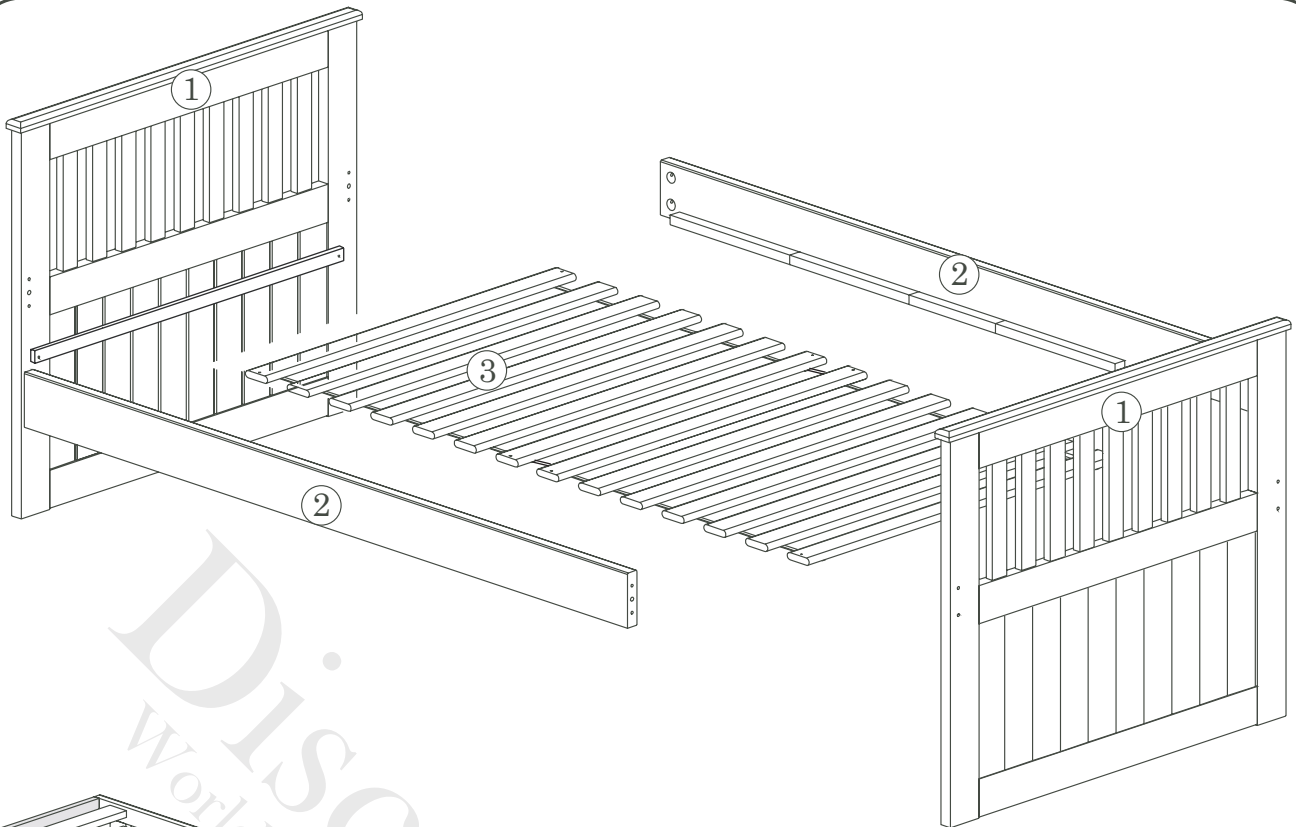

OPTION 2

OPTION 1

"Trundle Assembly Instructions
in Trundle Box".

1