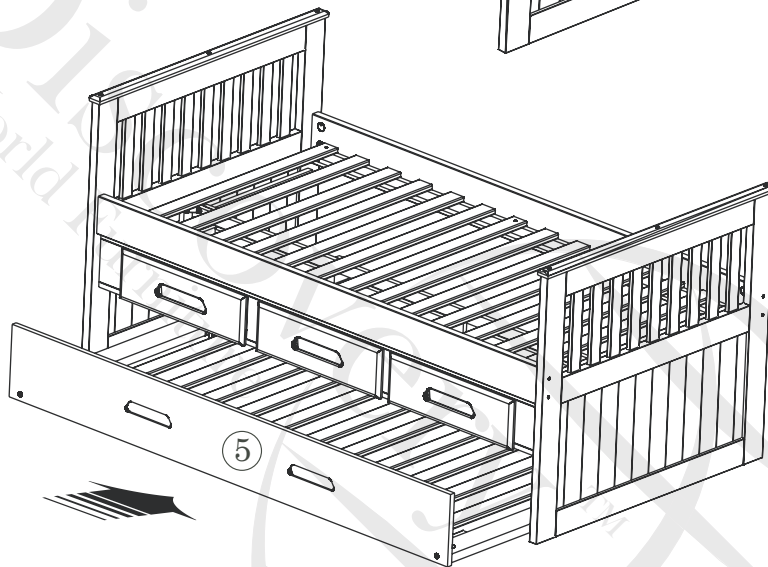

1035-2135-2835-7035 RAKE BED

A	 1/4" x 2 3/4"	08
B	 1 3/8"	08
C	 2"	04
D		08
E		01

Replacement Parts & Limited Lifetime Warranty

Discovery World Furniture will replace any component part free of charge for 1 full year via UPS freight collect. In addition, Discovery World Furniture will replace any component part for 50% of the then prevailing retail price plus freight for the lifetime of the product, unless the product has been discontinued from our line. For service, mail your request to: Discovery World Furniture 915 Cornwall Rd, Sanford, FL 32773.

Website www.discoveryworldfurniture.com

OPTION 2

OPTION 1

"Trundle Assembly Instructions
in Trundle Box".

1

2

3

Optional

screw elevation unit
into the elevation stick

4

5

OPTION 2