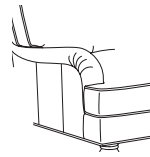

ET - English Arm
T-Cushion