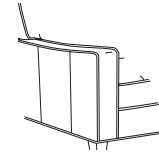

TS - Soft Track Arm
Straight Cushion