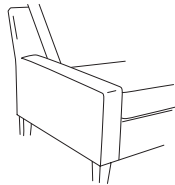

Straight Track Arm