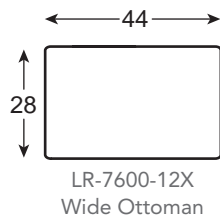

2 SELECT DEPTH: 36" Depth (Inside depth: 20")
38" Depth (Inside depth: 22.5")
41" Depth (Inside depth: 24.5")