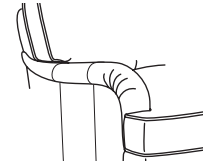

ET - English Arm
T-Cushion
Straight Cushion N/A