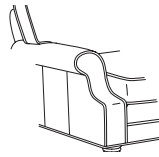

DS - Dropback
Sock Arm
Straight Cushion