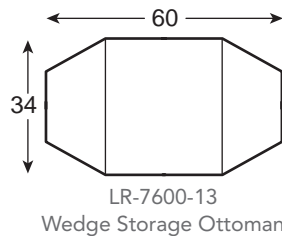

2 SELECT DEPTH: 36" Depth (Inside depth: 20")
38" Depth (Inside depth: 22.5")
41" Depth (Inside depth: 24.5")