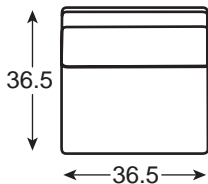

ESN161-11 Landon Armless Chair
W36.5 D36.5 H34