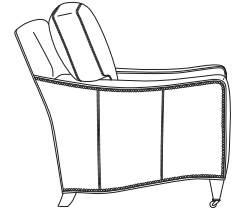

### 1 SELECT FRAME:

LR-3000-6 Essex Chair  
W35 D40-43 H35.5

LR-3000-8 Essex Swivel Chair  
W35 D37-43 H35.5

LR-3000-12 Essex Ottoman  
W28.5 D20.5 H19

37" Depth (Inside depth: 19")  
40" Depth (Inside depth: 22")  
43" Depth (Inside depth: 25")