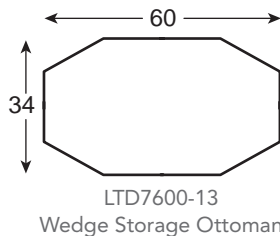

2 SELECT DEPTH: 36" Depth (Inside depth: 20")
38" Depth (Inside depth: 22.5")
41" Depth (Inside depth: 24.5")