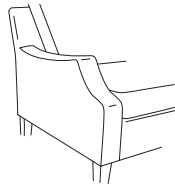

Wave Track Arm

3 SELECT BASE: Choose from three base options.