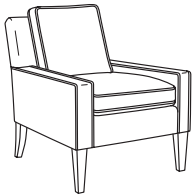

LEONARDO CHAIRS

See Price List for complete information regarding all options or visit: www.centuryfurniture.com.

ESN202

1 SELECT FRAME: Choose from four styles.

ESN202-6 Leonardo Chair
W30 D37 H35