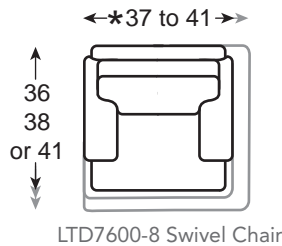

2 SELECT DEPTH: 36" Depth (Inside depth: 20")
38" Depth (Inside depth: 22.5")
41" Depth (Inside depth: 24.5")