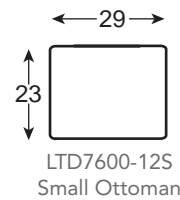

2 SELECT DEPTH: 36" Depth (Inside depth: 20")
38" Depth (Inside depth: 22.5")
41" Depth (Inside depth: 24.5")