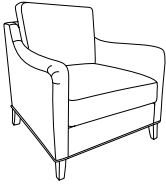

TISH CHAIRS

See Price List for complete information regarding all options or visit: www.centuryfurniture.com.

LTD7121

1 SELECT FRAME: Choose from four styles.

LTD7121-6 Tish Chair
W33.5 D37 H35.75