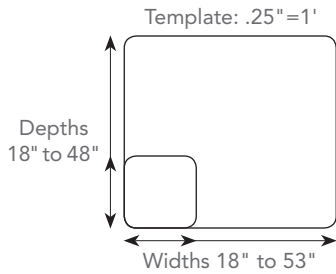

33-3000 BENCH BY THE INCH

The 3000 Series offers countless size choices. Start with the size and configuration that will fit into your space, then follow the simple steps to design your own custom furniture.

Please note: Tufting is available, not standard.

1 SELECT YOUR WIDTH AND DEPTH:

The 3000 Series is available in widths from 18 inches to 53 inches and depths from 18 inches to 48 inches in any combination.