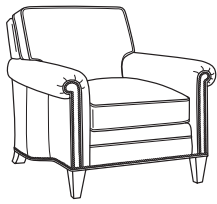

ESSEX CHAIRS

See Price List for complete information regarding all options or visit: www.centuryfurniture.com.

LR-3000 Leather Custom Program

1 SELECT FRAME:

LR-3000-6 Essex Chair
W35 D40-43 H35.5