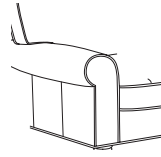

SS - Sock Arm
Straight Cushion