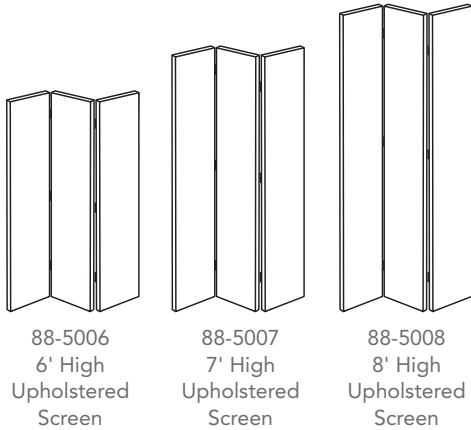

CUSTOM SCREENS

The Custom Screen Series offers a variety of styles, widths and heights for your selection.
Create a unique and one-of-a-kind accent piece to complete your room.

STEP ONE

SELECT SCREEN HEIGHT