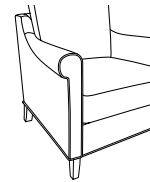

Round Sock P
*W34.25 D38.75 AH26