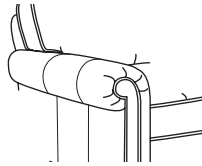

LS - Lawson Arm
Straight Cushion