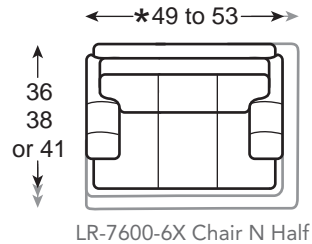

2 SELECT DEPTH: 36" Depth (Inside depth: 20")
38" Depth (Inside depth: 22.5")
41" Depth (Inside depth: 24.5")