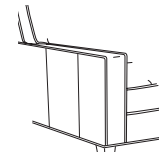

FS - Flat Track Arm
Straight Cushion