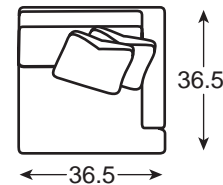

ESN161-51 Landon RAF Chair
W36.5 D36.5 H34