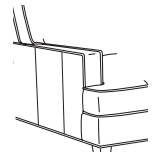

FT - Flat Track Arm
T-Cushion