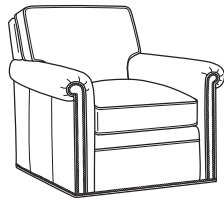

LR-3000-8 Essex Swivel Chair
W35 D37-43 H35.5