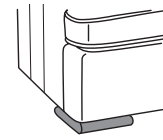

MBNS - Upholstered No Border and Metal Foot
Wide Rounded Block
Brushed Nickel
Lowers Height 1"
Not available on Sleepers
+ Upcharge