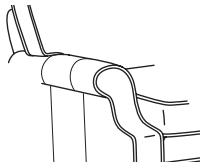

DS - Drop Back Sock Arm
Straight Cushion
T-Cushion N/A