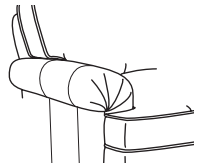

PT - Pleated Arm
T-Cushion