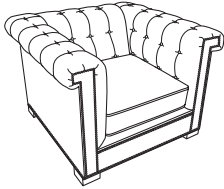

MODERN CHESTERFIELD CUSTOM SERIES

See Price List for complete information regarding all options or visit: www.centuryfurniture.com.

LTD7700 Fabric and LR-7700 Leather

I SELECT FRAME:

LTD7700-6 Modern
Chesterfield Chair
W41 D38-41 H31