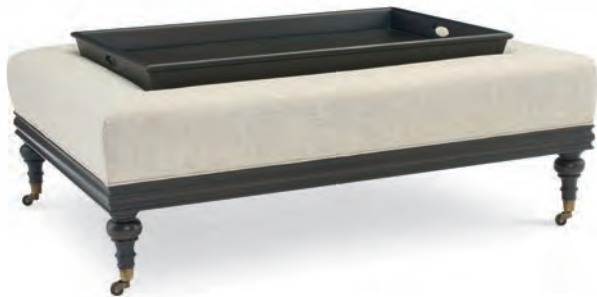

3916 Piccalo Cocktail Ottoman

★★★★★
W 53 D 37 H 18-20

*Brass Casters are standard
Also available in Nickel*

Shown with:
3916-TRAY Piccalo Wood Tray
for 3916 Ottoman
Overall W 39.75 D 26 H 3
Inside W 36.75 D 23 H 2.5