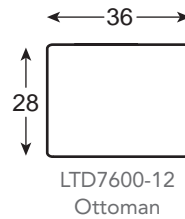

2 SELECT DEPTH: 36" Depth (Inside depth: 20")
38" Depth (Inside depth: 22.5")
41" Depth (Inside depth: 24.5")