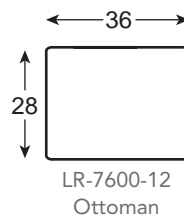

2 SELECT DEPTH: 36" Depth (Inside depth: 20")
38" Depth (Inside depth: 22.5")
41" Depth (Inside depth: 24.5")