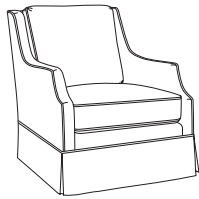

LTD5246-8 Tori Swivel Chair
W33 D40 H41