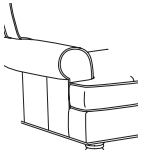

ST - Sock Arm
T-Cushion