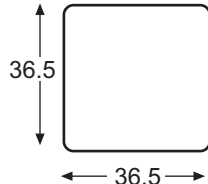

ESN161-12 Landon Ottoman
W36.5 D36.5 H19.5