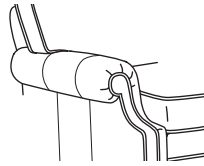

DL - Drop Back Lawson Arm
Straight Cushion
T-Cushion N/A