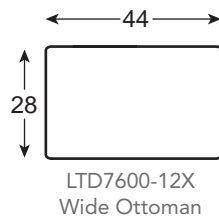

2 SELECT DEPTH: 36" Depth (Inside depth: 20")
38" Depth (Inside depth: 22.5")
41" Depth (Inside depth: 24.5")