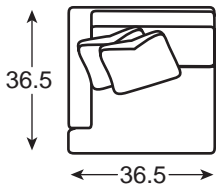

ESN161-41 Landon LAF Chair
W36.5 D36.5 H34