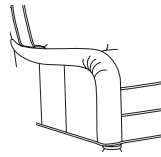

ES - English Arm
Straight Cushion