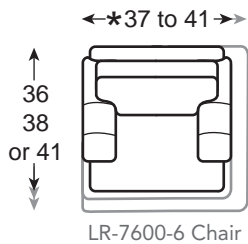

2 SELECT DEPTH: 36" Depth (Inside depth: 20")
38" Depth (Inside depth: 22.5")
41" Depth (Inside depth: 24.5")