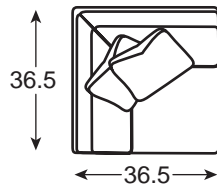

ESN161-21 Landon Corner Chair
W36.5 D36.5 H34