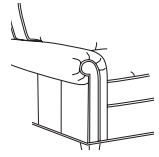

LS - Lawson Arm
Straight Cushion