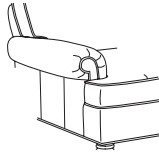

LT - Lawson Arm
T-Cushion