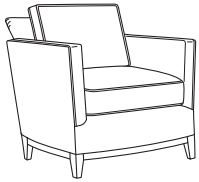

TRENT CHAIRS

See Price List for complete information regarding all options or visit: www.centuryfurniture.com.

LTD5247

1 SELECT FRAME: Choose from four styles.

LTD5247-6 Trent Chair
W33.5 D37 H35.75