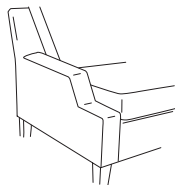

Notched Track Arm