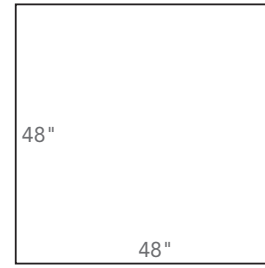

3714-4848
Redford Square
Cocktail Ottoman
W 48 D 48 H 19