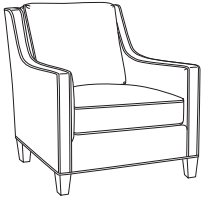

TORI CHAIRS

See Price List for complete information regarding all options or visit: www.centuryfurniture.com.

LTD5246

1 SELECT FRAME: Choose from four styles.

LTD5246-6 Tori Chair
W33 D40 H41