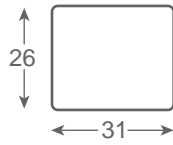

### 1 SELECT FRAME: Choose from five styles. Template: .25"=1'

10-60 Chair  
W35.5 D38.5 H36

10-37 Ottoman  
W31 D26 H20