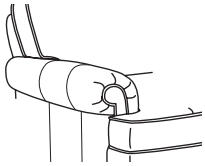

LEATHERSTONE

See Price List for complete information regarding all options or visit: www.centuryfurniture.com.

LR-7600 LEATHER CUSTOM PROGRAM CONTINUED

3 SELECT ARM: Width varies based on arm selection. Please refer to pages 388 and 389 of the Century Upholstery Price List. With 36" Depth - Arms are adjusted to match frame's scale.

LT - Lawson Arm
T-Cushion