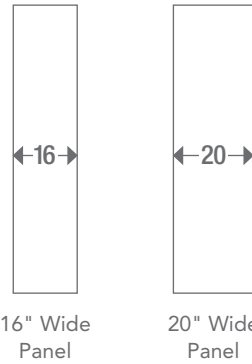

STEP TWO

SELECT PANEL WIDTH

STEP THREE

SELECT NUMBER OF PANELS

Select the number
of panels desired in your screen.
Please refer to Century Upholstery
Price List for other options.