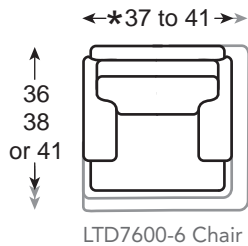

2 SELECT DEPTH: 36" Depth (Inside depth: 20")
38" Depth (Inside depth: 22.5")
41" Depth (Inside depth: 24.5")