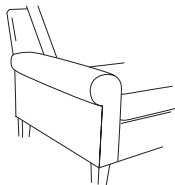

LEONARDO CHAIRS

See Price List for complete information regarding all options or visit: www.centuryfurniture.com.

ESN202

1 SELECT FRAME: Choose from four styles.

2 SELECT ARM: Choose from seven arm styles. See additional arm styles online.

Sock Arm

3 SELECT BASE: Choose from three base options.

4 SELECT SEAT CUSHION FILL:
Essential Comfort (STD). See Price List for other seat cushion fill options.

5 SELECT BACK CUSHION FILL:
Fiber (STD). See Price List for other back cushion fill options.

6 SELECT FABRIC:
Leather available on Tapered Leg and Turned Leg.