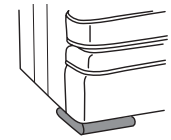

MBS - Upholstered with Border and Metal Foot
Wide Rounded Block
Brushed Nickel
Lowers Height 1"
Not available on Sleepers
+ Upcharge