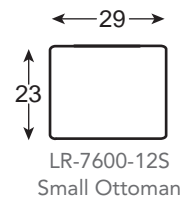

2 SELECT DEPTH: 36" Depth (Inside depth: 20")
38" Depth (Inside depth: 22.5")
41" Depth (Inside depth: 24.5")