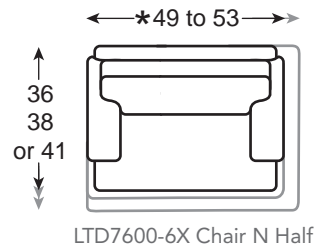

2 SELECT DEPTH: 36" Depth (Inside depth: 20")
38" Depth (Inside depth: 22.5")
41" Depth (Inside depth: 24.5")