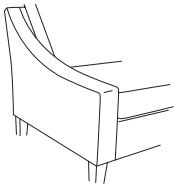

Rising Track Arm