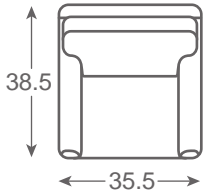

1000 SERIES

See Price List for complete information regarding all options or visit: www.centuryfurniture.com.

MADE TO MEASURE SIGNATURE CUSTOM PROGRAM

Century's 1000 Custom Series eliminates all of the guess work when choosing a new sofa, chair, sectional or ottoman. You simply decide what you want, and we will make it for you. Each component of the manufacturing process is specified by you. Start with the size and configuration that will fit into your space, then follow the simple steps to design your own custom furniture.

1 SELECT FRAME: Choose from five styles. Template: .25"=1'

10-60 Chair
W35.5 D38.5 H36