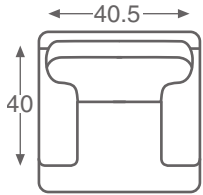

2000 SERIES

See Price List for complete information regarding all options or visit: www.centuryfurniture.com.

MADE TO MEASURE SIGNATURE CUSTOM PROGRAM

Century's 2000 Custom Series eliminates all of the guess work when choosing a new sofa, chair, sectional or ottoman. You simply decide what you want, and we will make it for you. Each component of the manufacturing process is specified by you. Start with the size and configuration that will fit into your space, then follow the simple steps to design your own custom furniture.

1 SELECT FRAME: Choose from five styles. Template: .25" = 1'

20-60 Chair
W 40.5 D 40 H37