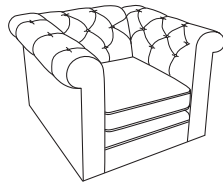

LTD7701-8 Classic
Chesterfield Swivel Chair
W41 D38-41 H31