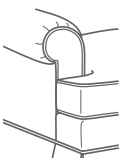

CT
Pleated
Sock Arm
T-Cushion