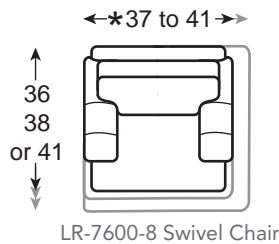

2 SELECT DEPTH: 36" Depth (Inside depth: 20")
38" Depth (Inside depth: 22.5")
41" Depth (Inside depth: 24.5")