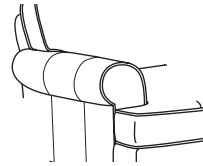

ST - Sock Arm
T-Cushion