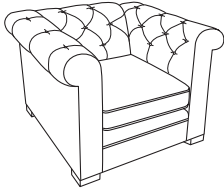

CLASSIC CHESTERFIELD CUSTOM SERIES

See Price List for complete information regarding all options or visit: www.centuryfurniture.com.

LTD7701 Fabric and LR-7701 Leather

1 SELECT FRAME:

LTD7701-6 Classic
Chesterfield Chair
W41 D38-41 H31