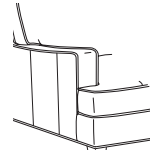

TT - Soft Track Arm
T-Cushion