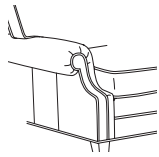

3 SELECT ARM: Width varies based on arm selection.

DL - Dropback
Lawson Arm
Straight Cushion