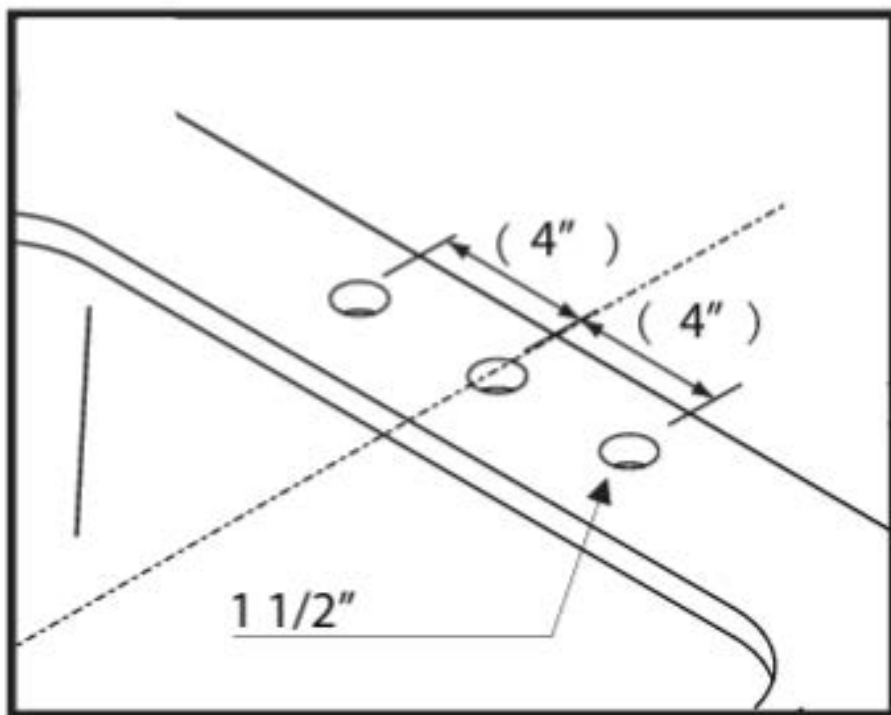

YFPD-2CH, YFPD-2SN, YFPD-2SB, YFPD-2MB

Pull down Kitchen Faucet

Description

ALBANY KITCHEN FAUCET

- Two setting pull down sprayer
- 360° swing angle, high arch spout
- Ceramic disc cartridge
- Braided hoses with 3/8" compression nuts
- 1.8 GPM
- Deck Plate Included

- YFPD-2CH** Chrome
- YFPD-2SN** PVD Satin Nickel
- YFPD-2SB** PVD Satin Brass
- YFPD-2MB** Matte Black

BREAK DOWN

Component Parts List

32	CTWP0349	PLATE	1
31	CTCT0168	FACE PLATE	1
30	CTQP0050	KEY	1
29	CCQT0002	HEX KEY	1
28	CTRP0102	C-RING	1
27	ATBP0613	HOSE	2
26	ATBP0557	HOSE	1
25	CTCP0689	CAP	1
24	CTST0084	SCREW	1
23	CTHZ0785	HANDLE	1
22	CTCP0366	COVER	1
21	CTKP0183	RETAINER	1
20	ATBA0285-XY2	CARTRIDGE	1
19	CTRR0284	O-RING	1
18	CTDP0102	BASE SEAT	1
17	ATBP0635	HOSE	1
16	ATBQ0882	KEY BOLT	1
15	CTCP0494	SLEEVE	1
14	CTST0101	SCREW	2
13	CTNL0004	NUT	1
12	CTWT0053	WASHER	1
11	CTPLO003	SHANK	1
10	CTWR0115	WASHER	1
9	CTWP0346	WASHER	1
8	CTNP0078	NUT	1
7	CTYZ0053	BODY	1
6	CTRR0170	O-RING	2
5	CTCP0684	SLEEVE	1
4	ATBE0382	SHOWER HEAD	1
3	ATBA0263	Flow Regulators	1
2	CTCP0683	SLEEVE	1
1	CTPT0076	OUTLET	1
NO	PART	DESCRIPTION	QTY

Single hole or three hole with deck plate