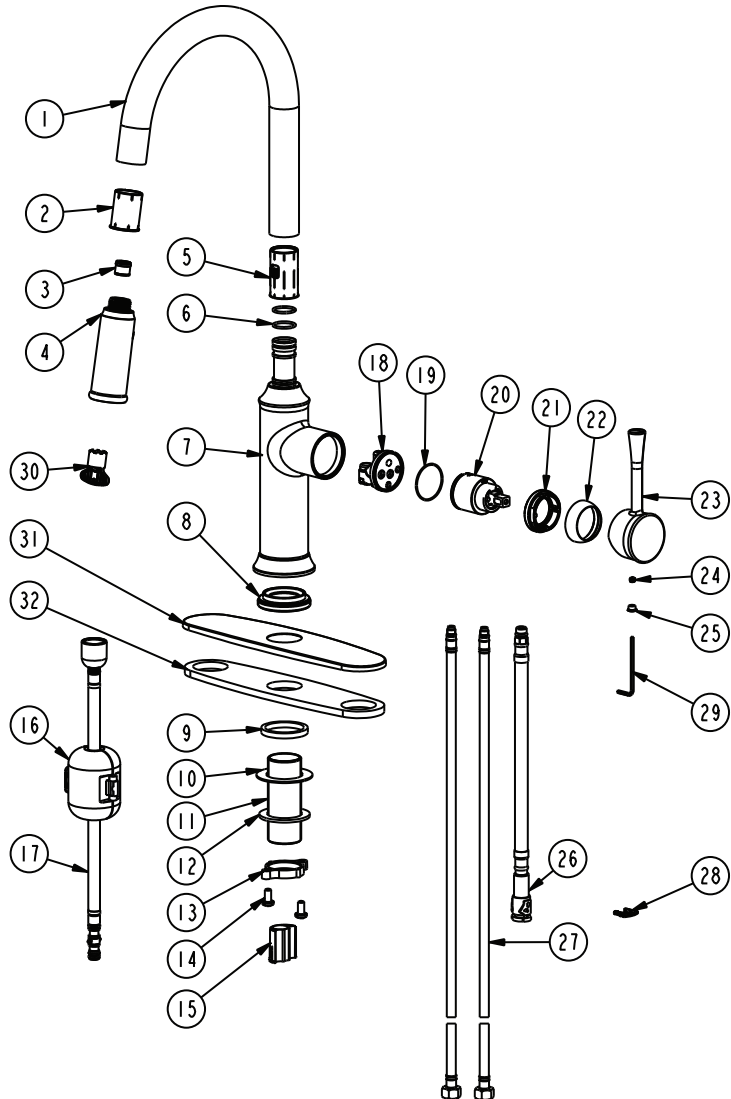

YFPD-2CH, YFPD-2SN, YFPD-2SB, YFPD-2MB

Pull down Kitchen Faucet

Description

ALBANY KITCHEN FAUCET

- Two setting pull down sprayer
- 360° swing angle, high arch spout
- Ceramic disc cartridge
- Braided hoses with 3/8" compression nuts
- 1.8 GPM
- Deck Plate Included

- YFPD-2CH** Chrome
- YFPD-2SN** PVD Satin Nickel
- YFPD-2SB** PVD Satin Brass
- YFPD-2MB** Matte Black

BREAK DOWN

Component Parts List

32	CTWP0349	PLATE	1
31	CTCT0168	FACE PLATE	1
30	CTQP0050	KEY	1
29	CCQT0002	HEX KEY	1
28	CTRP0102	C-RING	1
27	ATBP0613	HOSE	2
26	ATBP0557	HOSE	1
25	CTCP0689	CAP	1
24	CTST0084	SCREW	1
23	CTHZ0785	HANDLE	1
22	CTCP0366	COVER	1
21	CTKP0183	RETAINER	1
20	ATBA0285-XY2	CARTRIDGE	1
19	CTRR0284	O-RING	1
18	CTDP0102	BASE SEAT	1
17	ATBP0635	HOSE	1
16	ATBQ0882	KEY BOLT	1
15	CTCP0494	SLEEVE	1
14	CTST0101	SCREW	2
13	CTNL0004	NUT	1
12	CTWT0053	WASHER	1
11	CTPLO003	SHANK	1
10	CTWR0115	WASHER	1
9	CTWP0346	WASHER	1
8	CTNP0078	NUT	1
7	CTYZ0053	BODY	1
6	CTRR0170	O-RING	2
5	CTCP0684	SLEEVE	1
4	ATBE0382	SHOWER HEAD	1
3	ATBA0263	Flow Regulators	1
2	CTCP0683	SLEEVE	1
1	CTPT0076	OUTLET	1
NO	PART	DESCRIPTION	QTY

Single hole or three hole with deck plate