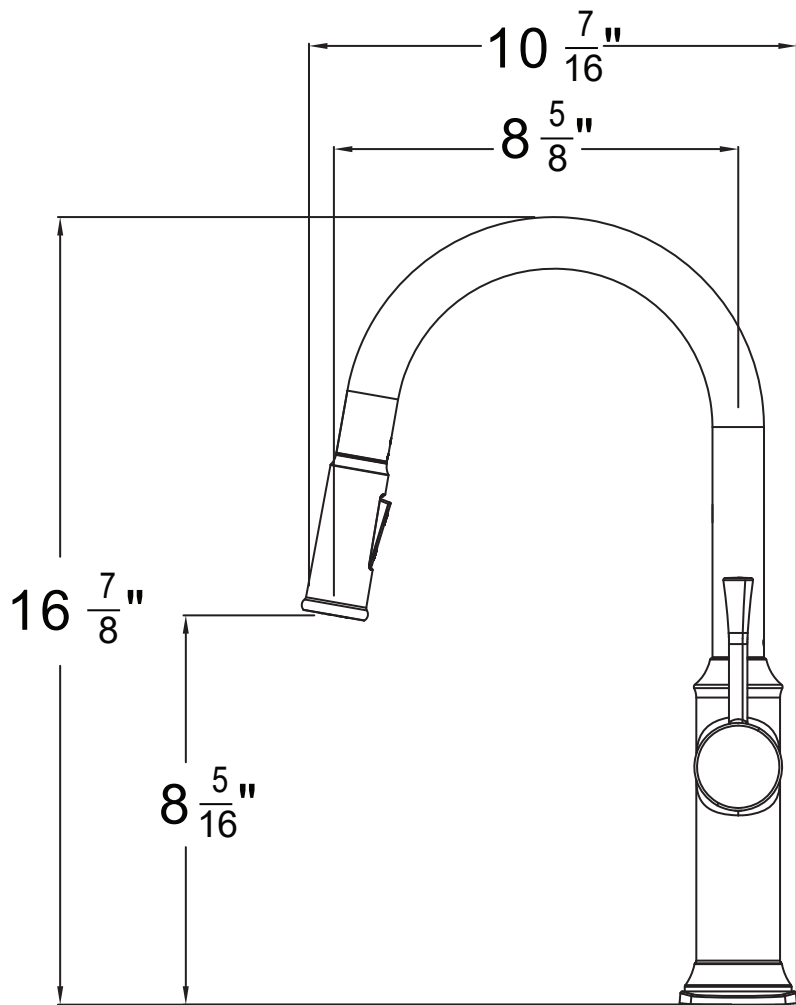

YFPD-2CH, YFPD-2SN, YFPD-2SB, YFPD-2MB

Pull down Kitchen Faucet

Description

ALBANY KITCHEN FAUCET

- Two setting pull down sprayer
- 360° swing angle, high arch spout
- Ceramic disc cartridge
- Braided hoses with 3/8" compression nuts
- 1.8 GPM
- Deck Plate Included

- YFPD-2CH** Chrome
- YFPD-2SN** PVD Satin Nickel
- YFPD-2SB** PVD Satin Brass
- YFPD-2MB** Matte Black

BREAK DOWN

Component Parts List

32	CTWP0349	PLATE	1
31	CTCT0168	FACE PLATE	1
30	CTQP0050	KEY	1
29	CCQT0002	HEX KEY	1
28	CTRP0102	C-RING	1
27	ATBP0613	HOSE	2
26	ATBP0557	HOSE	1
25	CTCP0689	CAP	1
24	CTST0084	SCREW	1
23	CTHZ0785	HANDLE	1
22	CTCP0366	COVER	1
21	CTKP0183	RETAINER	1
20	ATBA0285-XY2	CARTRIDGE	1
19	CTRR0284	O-RING	1
18	CTDP0102	BASE SEAT	1
17	ATBP0635	HOSE	1
16	ATBQ0882	KEY BOLT	1
15	CTCP0494	SLEEVE	1
14	CTST0101	SCREW	2
13	CTNL0004	NUT	1
12	CTWT0053	WASHER	1
11	CTPLO003	SHANK	1
10	CTWR0115	WASHER	1
9	CTWP0346	WASHER	1
8	CTNP0078	NUT	1
7	CTYZ0053	BODY	1
6	CTRR0170	O-RING	2
5	CTCP0684	SLEEVE	1
4	ATBE0382	SHOWER HEAD	1
3	ATBA0263	Flow Regulators	1
2	CTCP0683	SLEEVE	1
1	CTPT0076	OUTLET	1
NO	PART	DESCRIPTION	QTY

Single hole or three hole with deck plate