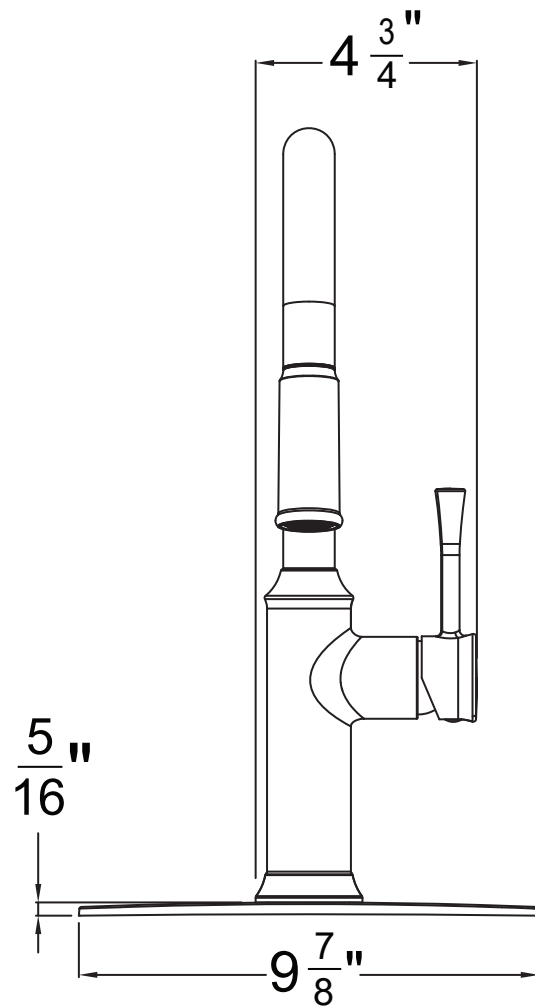

YFPD-2CH, YFPD-2SN, YFPD-2SB, YFPD-2MB

Pull down Kitchen Faucet

Description

ALBANY KITCHEN FAUCET

- Two setting pull down sprayer
- 360° swing angle, high arch spout
- Ceramic disc cartridge
- Braided hoses with 3/8" compression nuts
- 1.8 GPM
- Deck Plate Included

- YFPD-2CH** Chrome
- YFPD-2SN** PVD Satin Nickel
- YFPD-2SB** PVD Satin Brass
- YFPD-2MB** Matte Black

BREAK DOWN

Component Parts List

32	CTWP0349	PLATE	1
31	CTCT0168	FACE PLATE	1
30	CTQP0050	KEY	1
29	CCQT0002	HEX KEY	1
28	CTRP0102	C-RING	1
27	ATBP0613	HOSE	2
26	ATBP0557	HOSE	1
25	CTCP0689	CAP	1
24	CTST0084	SCREW	1
23	CTHZ0785	HANDLE	1
22	CTCP0366	COVER	1
21	CTKP0183	RETAINER	1
20	ATBA0285-XY2	CARTRIDGE	1
19	CTRR0284	O-RING	1
18	CTDP0102	BASE SEAT	1
17	ATBP0635	HOSE	1
16	ATBQ0882	KEY BOLT	1
15	CTCP0494	SLEEVE	1
14	CTST0101	SCREW	2
13	CTNL0004	NUT	1
12	CTWT0053	WASHER	1
11	CTPLO003	SHANK	1
10	CTWR0115	WASHER	1
9	CTWP0346	WASHER	1
8	CTNP0078	NUT	1
7	CTYZ0053	BODY	1
6	CTRR0170	O-RING	2
5	CTCP0684	SLEEVE	1
4	ATBE0382	SHOWER HEAD	1
3	ATBA0263	Flow Regulators	1
2	CTCP0683	SLEEVE	1
1	CTPT0076	OUTLET	1
NO	PART	DESCRIPTION	QTY

Single hole or three hole with deck plate