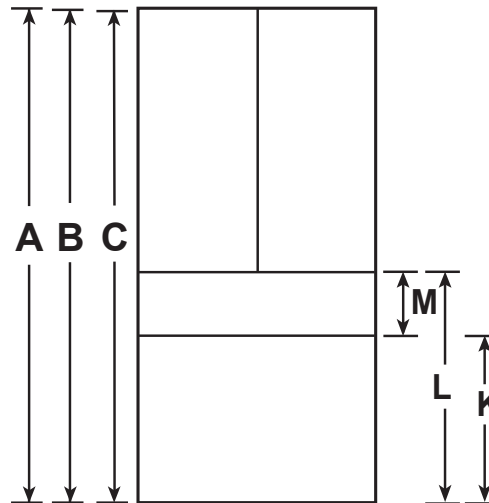

PXD22HYYFS

GE Profile™ ENERGY STAR® 22.4 Cu. Ft. Counter-Depth 4-Door French-Door Refrigerator with Kitchen Assistant™

DIMENSIONS AND INSTALLATION INFORMATION (IN INCHES)

Overall Dimensions	A - Overall Height to top of door (in)	69 7/8
	B - Height to top of hinge cover (in)	69 3/4
	C - Height to top of case (in)	68 5/8
	D - Hinge Cover Depth from Case Flange (in)	6
	E - Case Depth without door (in)	24 1/2
	F - Case Depth without Door Handle (in)	28 7/8
	G - Overall Case Depth with Door Handle (in)	31 1/4
	H - Depth with Door open 90 deg (in)	43
	I - Case Width (in)	35 5/8
	J - Width with door open 90 deg including handle (in)	44 7/8
	K - Top endcap of FZ drawer to floor (in)	24 1/2
	L - Top endcap of Middle drawer to floor (in)	33 1/2
	M - End cap to End cap height of middle drawer (in)	8 5/8

Specification Revised 03/26

PXD22HYYFS

GE Profile™ ENERGY STAR® 22.4 Cu. Ft. Counter-Depth 4-Door French-Door Refrigerator with Kitchen Assistant™

FEATURES AND BENEFITS

Scan-to-List - Take the guesswork out of groceries with a built-in bar code scanner that automatically adds scanned items to a shared, digital shopping list. Scan any item with a bar code with a database of over 4 million UPC codes.