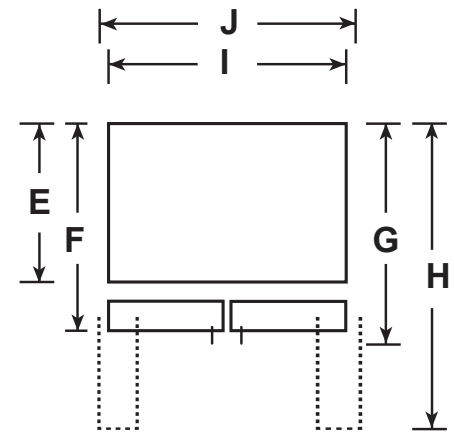

PXD22HYYFS

GE Profile™ ENERGY STAR® 22.4 Cu. Ft. Counter-Depth 4-Door French-Door Refrigerator with Kitchen Assistant™

DIMENSIONS AND INSTALLATION INFORMATION (IN INCHES)

Overall Dimensions	A - Overall Height to top of door (in)	69 7/8
	B - Height to top of hinge cover (in)	69 3/4
	C - Height to top of case (in)	68 5/8
	D - Hinge Cover Depth from Case Flange (in)	6
	E - Case Depth without door (in)	24 1/2
	F - Case Depth without Door Handle (in)	28 7/8
	G - Overall Case Depth with Door Handle (in)	31 1/4
	H - Depth with Door open 90 deg (in)	43
	I - Case Width (in)	35 5/8
	J - Width with door open 90 deg including handle (in)	44 7/8
	K - Top endcap of FZ drawer to floor (in)	24 1/2
	L - Top endcap of Middle drawer to floor (in)	33 1/2
	M - End cap to End cap height of middle drawer (in)	8 5/8

Specification Revised 03/26

PXD22HYYFS

GE Profile™ ENERGY STAR® 22.4 Cu. Ft. Counter-Depth 4-Door French-Door Refrigerator with Kitchen Assistant™

FEATURES AND BENEFITS

Scan-to-List - Take the guesswork out of groceries with a built-in bar code scanner that automatically adds scanned items to a shared, digital shopping list. Scan any item with a bar code with a database of over 4 million UPC codes.