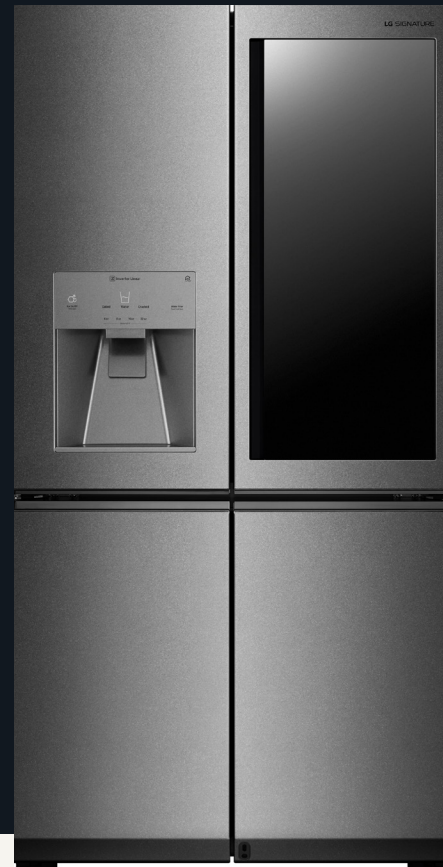

URNTC2306N

LG SIGNATURE Counter Depth Refrigerator

LG SIGNATURE

Counter Depth
 InstaView™ Door-in-Door®
 Auto Open Door™
 Voice Activation
 Textured Steel™ Finish
 LUMIShelf™
 Measured Fill
 Custom Chill™ Pantry
 ThinQ App Compatible
 SmartDiagnosis™
 ENERGY STAR® Qualified

KEY FEATURES

InstaView™
Door-in-Door®

LUMIShelf™
(Undershelf
Lighting)

Auto Open
Door™

PRODUCT FEATURES

CAPACITY	
Refrigerator (cu.ft.)	14.20
Freezer (cu.ft.)	8.60
Total (cu.ft.)	22.80
ENERGY	
Energy Consumption (kWh/Year)	714
ENERGY STAR® Qualified	Yes
WATER & ICE SYSTEM	
Ice & Water Dispenser	Yes
Dispenser Type	Integrated Ice & Water Dispenser
Measured Fill	Yes
Daily Ice Production (lbs)	4.5 lbs
IcePlus™ Production (lbs)	4.9 lbs
Ice Storage Capacity (lbs)	3.0 lbs
Ice System	Slim SpacePlus®
Dispenser Light	Yes
Water Filter	LT800P
COOLING	
Linear Compressor	Yes
Smart Cooling Plus™ System	Fresh Shield Cooling (Top Cooling)
Multi-Air Flow™ System	Yes
Temperature Sensors	8
Fresh Air Filter	Yes
Evaporator	2
CONVENIENCE	
Display Type	White Pinhole / White LED
Temperature Controls	Electronic/Digital
Door Alarm	Yes
Child Lock	Yes
Auto Closing Door Hinge	Yes
ADA Compliant	Yes
Sabbath Mode	Yes
LoDecibel™ Quiet Operation	Yes
REFRIGERATOR	
No. of Shelves	4 Split(2 slide out + 2 fixed)
Cantilevered Shelves	Yes
Shelf Construction	Tempered Glass with LED Light
Crisper Bins	2 (soft close)
Glide N' Serve™ Drawer	Yes (soft close)
Temperature Control Pantry	Digital Control
EasyReach™ Bins	Yes (full width)
Refrigerator Light	LED (ceiling and shelves)
Auto Open Door™	Yes
LUMIShelf™	Yes